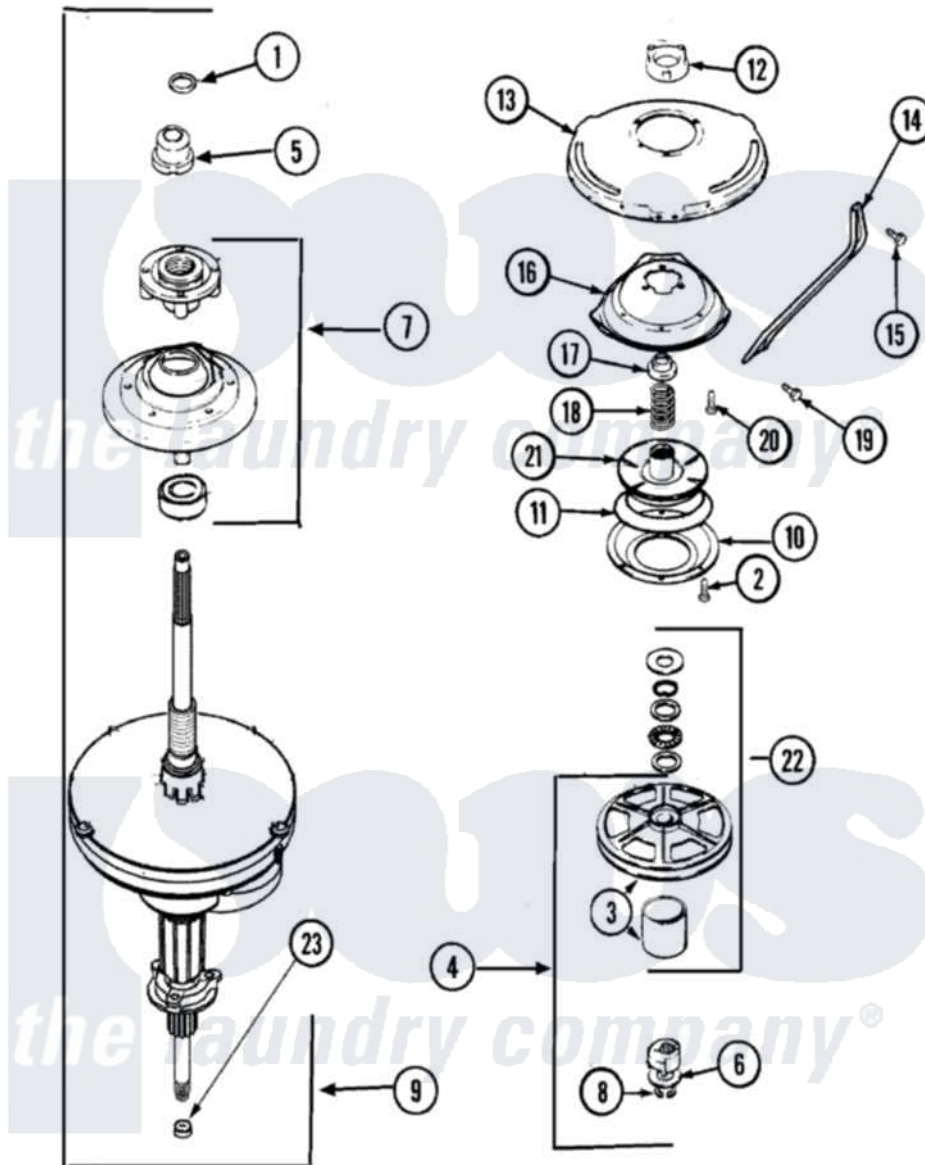

Maytag PAV2300AGW 07 - TRANSMISSION

Maytag [Residential Maytag PAV2300AGW Washer Parts](#) Parts Diagram 07 - TRANSMISSION
 Click on the part number to view part

Item	Original Part Number	Replaced By	Status	Part Description
1	25-7941			"O" Ring, Agr Drive Shaft
2	21001065			Screw, No.10-24 x .50 Hxnibhd
3	12001797	12002213		Thrust Bearing Kit
4	LA-2007	12002213		Thrust Bearing Kit
5	21001533	35-5655-1		Seal
6	35-2132			Washer, 1.25ODX.530IDX.032
"	35-2082			Washer, 1.25ODX.530IDX.062
7	21001868	W10219156		Tub Seal
8	25-7854			Ring, Retaining
9	21001867	35-6615		Ht TranS S
10	35-2018	35-6918		Stator, Brake
11	21001161	21002026		Snubber
12	21001511	12001562		Bearing Assembly
"	35-2205			Bearing, Spin
13	21001518			Support, Tub
14	21001532			Brace, Tub

15	21001858		Screw 5/16-18 x 1/2
16	21001163		Housing, Suspension
17	35-2017		Retainer, Brake Spring
18	21001647	21001910	Spring, Brake
19	25-7930	21001858	Screw 5/16-18 x 1/2
20	21001509		Screw, High Performance Plastic
21	35-2948	35-6714	Brake Roto
22	12500036	12002213	Thrust Bearing Kit
23	35-2010	207843	Lip Seal Repair Kit