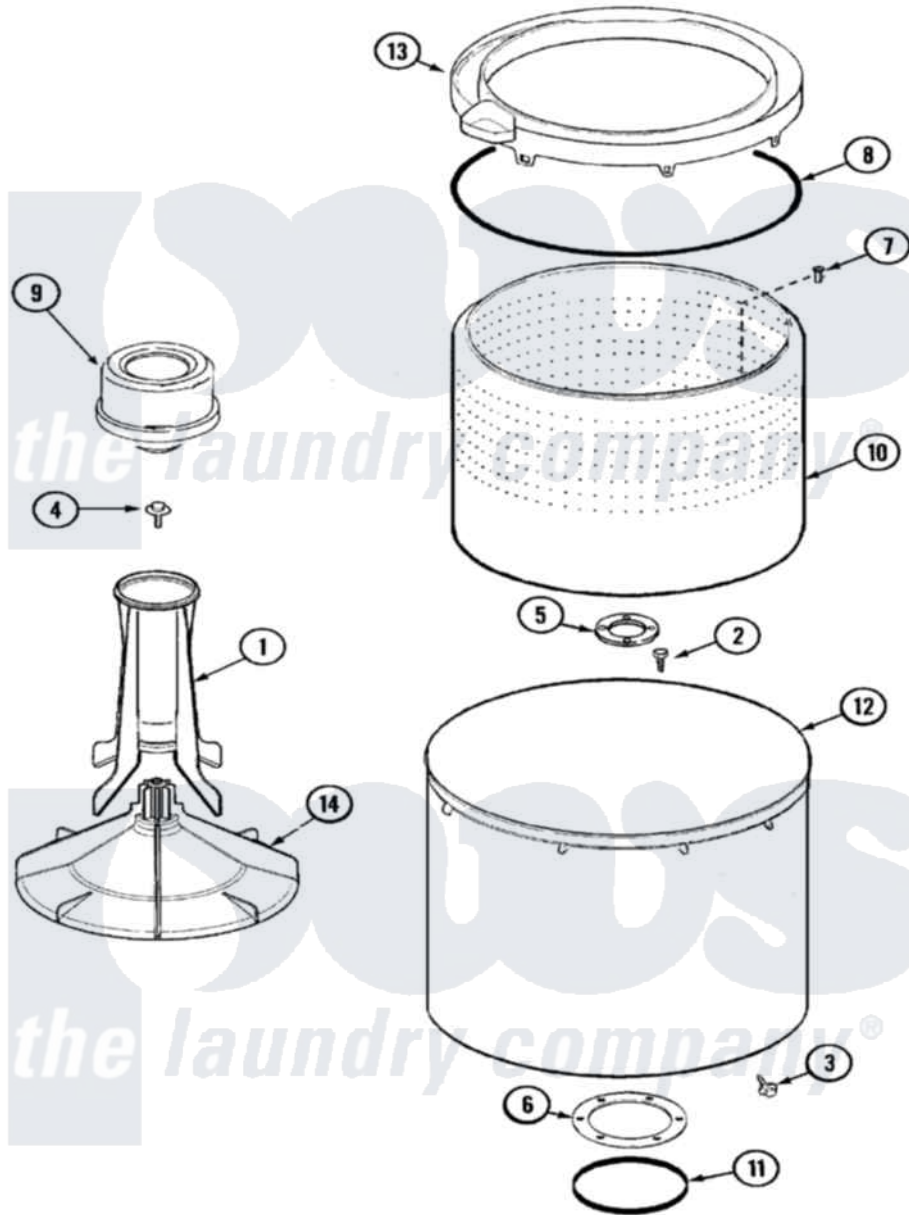

Maytag PAV2300AGW 09 - TUB

Maytag Residential Maytag PAV2300AGW Washer Parts Parts Diagram 09 - TUB
 Click on the part number to view part

Item	Original Part Number	Replaced By	Status	Part Description
1	21001521			Top, Agitator
2	21001510	22002947		Bolt, Tub
3	25-7953	22002933		Screw
4	25-8004	W10309247		Screw
5	35-3685			Gasket, Basket To Centerpost
6	35-3686			Gasket, Tub To Housing
7	25-7967	3400504		Screw
8	35-2328			Seal, Tub Top
9	21001905			Dispenser, Fabric
10	21001529			Basket Assembly
11	35-2978			Seal, Tub/Housing
12	35-3700			Tub Assembly
13	21001531		Not Available	TOP, TUB (PLASTIC)
14	21001530			Base, Agitator