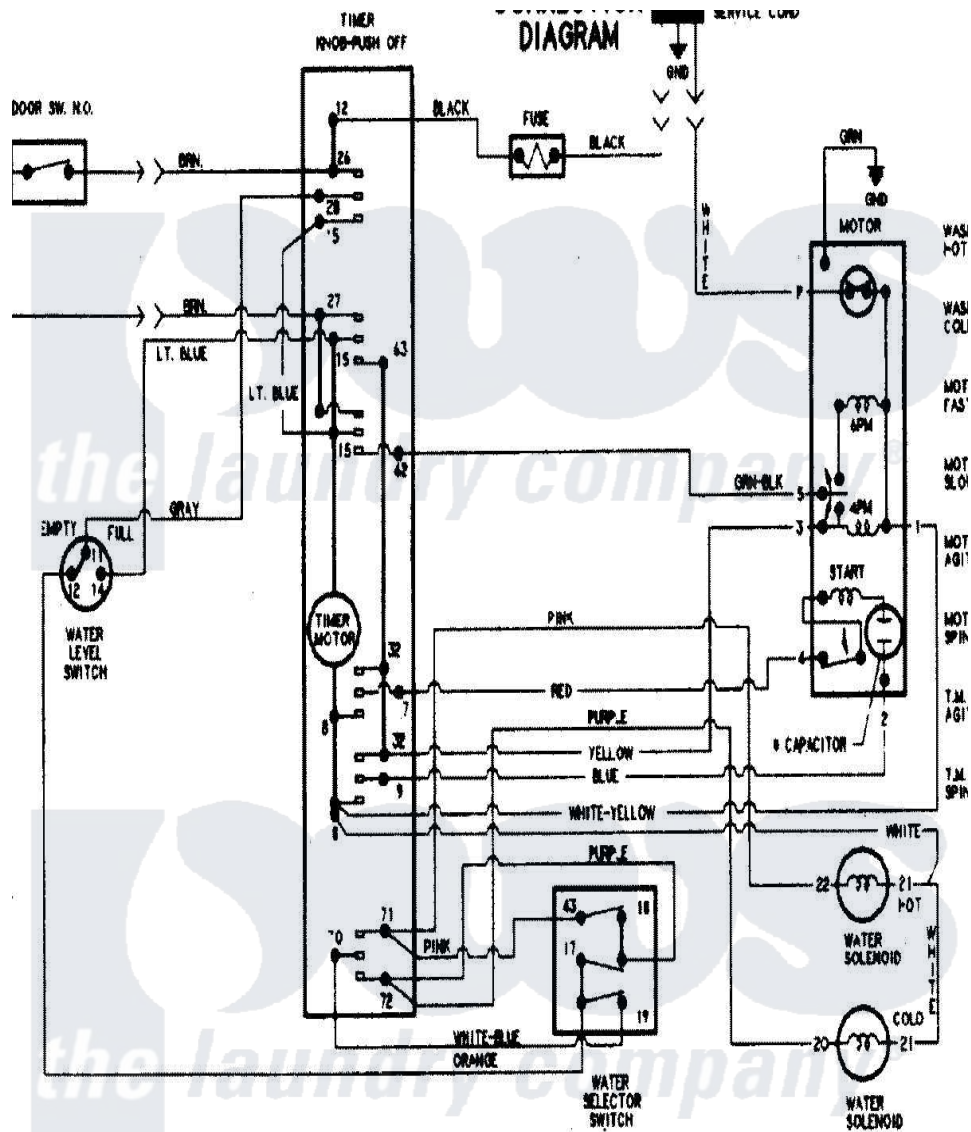

Maytag PAV2300AGW 10 - WIRING INFORMATION

35-6532 "A"

Maytag [Residential Maytag PAV2300AGW Washer Parts](#) Parts Diagram 10 - WIRING INFORMATION
 Click on the part number to view part

Item	Original Part Number	Replaced By	Status	Part Description
NI	15003201		Not Available	WIRING INFORMATION