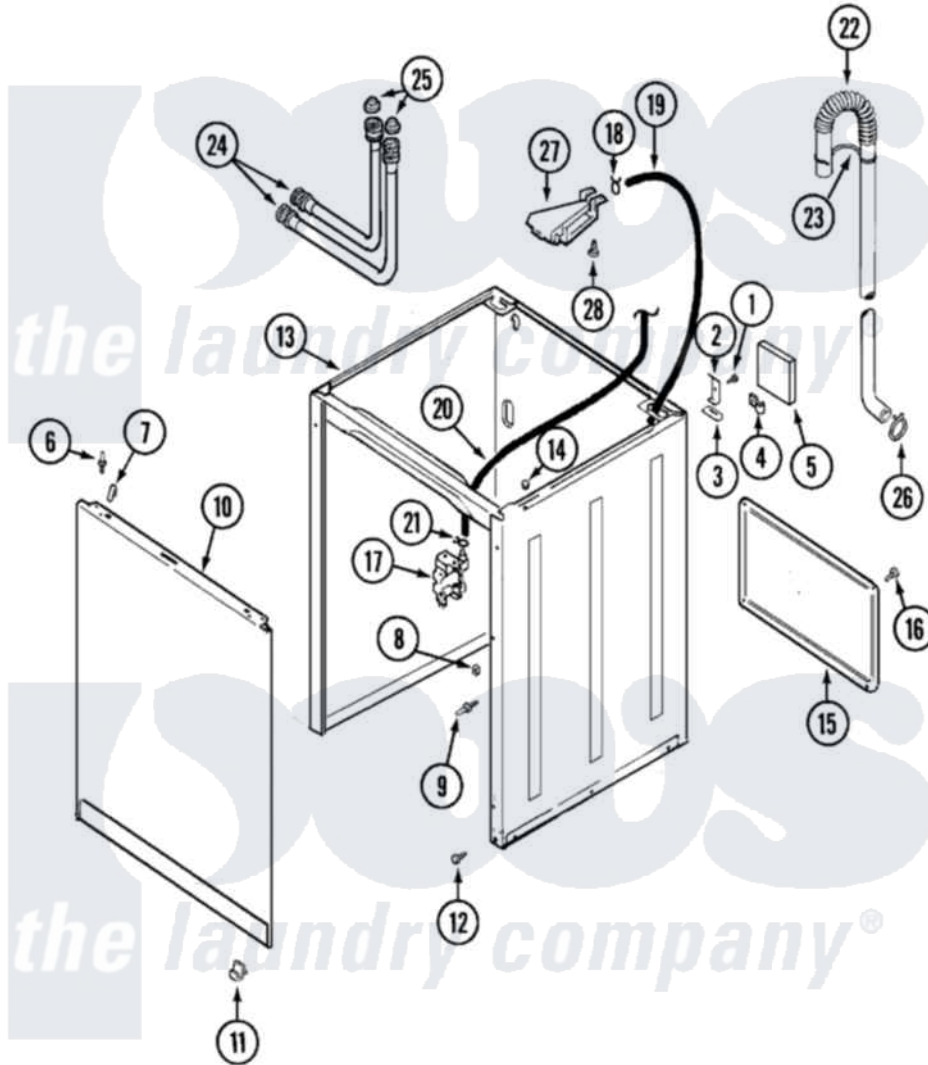

Maytag PAV2300AWA 02 - CABINET

Maytag [Residential Maytag PAV2300AWA Washer Parts](#) Parts Diagram 02 - CABINET
 Click on the part number to view part

Item	Original Part Number	Replaced By	Status	Part Description
1	25-7893			Screw
2	35-2846			Hinge, Cabinet Top
3	35-4128			Pad, Hinge
4	25-7027	16515		Clip
5	35-0706		Not Available	PAD, FOAM
6	53-0643			Pin, Locator
7	25-7220			Clip, Cabinet Top
8	25-0224	3400029		Nut, Adapter Plate
9	53-0200			Sleeve, Locator Pin
"	53-0643			Pin, Locator
10	35-2084-24			Panel, Front
"	21001281			Damper, Sound Pad
11	53-0120			Clip, Front Panel
"	25-7732	681414		Screw, 10AB X 1/2
12	35-4129			Bumper, Cabinet
13	35-2106-24	12001802		Kit, Cabinet/Rear Shield

14	33-2653		Bumper, Cabinet
15	35-2108	21001871	Cabinet
16	25-7732	681414	Screw, 10AB X 1/2
17	21001396	35-2374N	Valve, Water
18	25-7867	596669	Clamp, Manifold
19	35-2378	12002749	Hose, Flume Kit
20	21001060	21001748	Hose, Pressure Switch
21	25-7796	596669	Clamp, Manifold
22	21001512	21001872	Hose, Drain
23	33-9537	22003814	Retainer, Drain Hose
24	33-7891	89503	Hose-Inlet
"	35-0874	76313	Hosefill
25	33-4264N		Strainer And Washer Kit
26	25-7080	285655	Clamp, Hose
27	35-2051	21001760	Flume Assembly / Water Diverter
28	25-3092	90767	Screw, 8A X 3/8 HeX Washer Head Tapping