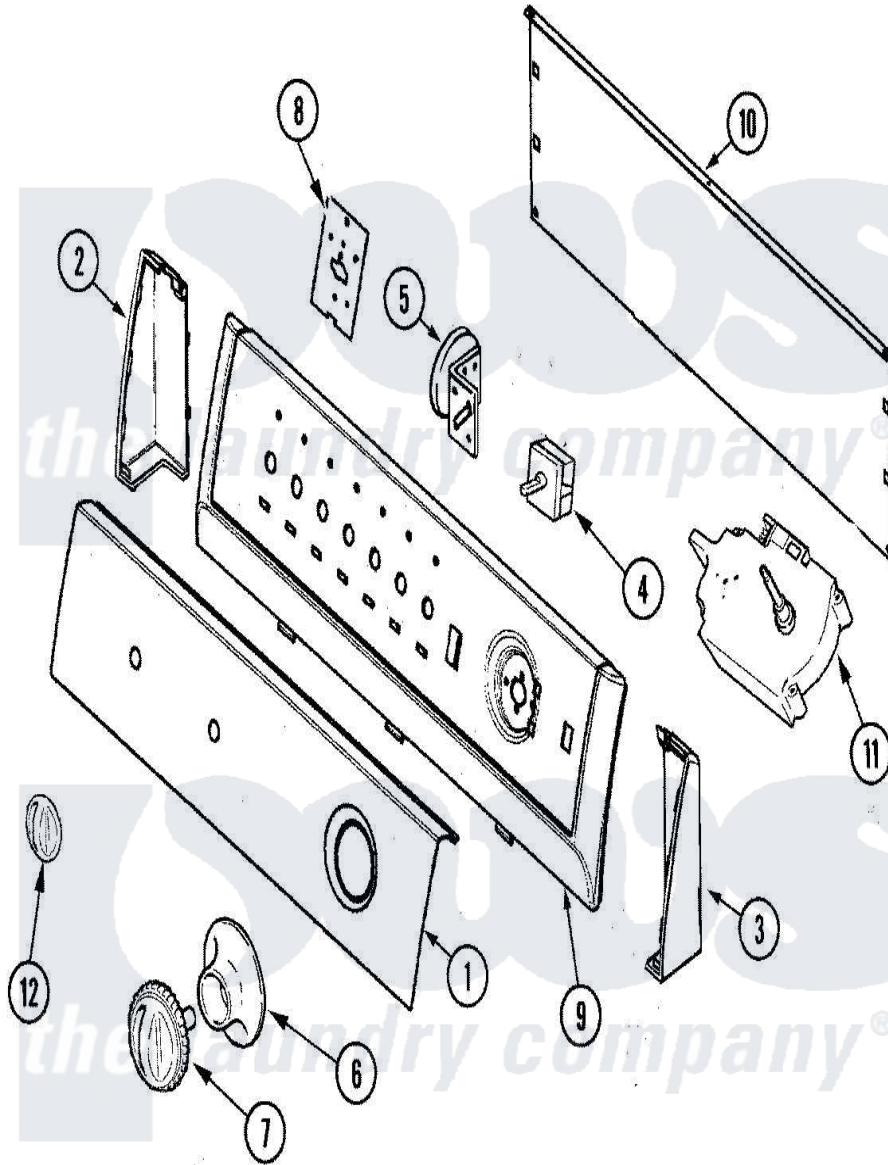

# Maytag PAV2300AWA 03 - CONTROL PANEL

Maytag Residential Maytag PAV2300AWA Washer Parts Parts Diagram 03 - CONTROL PANEL  
 Click on the part number to view part

Item	Original Part Number	Replaced By	Status	Part Description
1	<a href="#">21001743</a>			Panel, Control
2	21001664		Not Available	CAP, END (LT) (ALM)
"	25-3092	<a href="#">90767</a>		Screw, 8A X 3/8 HeX Washer Head Tapping
3	25-3092	<a href="#">90767</a>		Screw, 8A X 3/8 HeX Washer Head Tapping
"	21001666		Not Available	CAP, END (RT) (ALM)
4	25-3092	<a href="#">90767</a>		Screw, 8A X 3/8 HeX Washer Head Tapping
"	<a href="#">21001226</a>			Switch, Water Temp. 4 Position
5	<a href="#">21001554</a>			Switch, Water Level
"	25-3092	<a href="#">90767</a>		Screw, 8A X 3/8 HeX Washer Head Tapping
6	21001692		Not Available	SKIRT, TIMER (ALM)
7	<a href="#">21001690</a>			Knob, Timer
8	53-2504	<a href="#">31001193</a>		Pad, Shield
"	<a href="#">31001193</a>			Pad, Shield

"	<a href="#">21001517</a>		Shield, Control
9	21001693	<a href="#">31001505</a>	Frame
10	25-3092	<a href="#">90767</a>	Screw, 8A X 3/8 HeX Washer Head Tapping
"	<a href="#">21001527</a>		Shield, Rear
"	<a href="#">25-3457</a>		Screw, Sems
11	25-3092	<a href="#">90767</a>	Screw, 8A X 3/8 HeX Washer Head Tapping
"	<a href="#">21001522</a>		Timer
12	21001691	<a href="#">21001772</a>	Knob, Selector
13	21001571	<a href="#">21001866</a>	Manual, Use And Care
"	21001419	Not Available	MANUAL, LAUNDERING TIPS
"	21001717	<a href="#">21001866</a>	Manual, Use And Care
14	21001787	Not Available	HARNESSE, WIRE
15	<a href="#">12002417</a>		Wire Kit