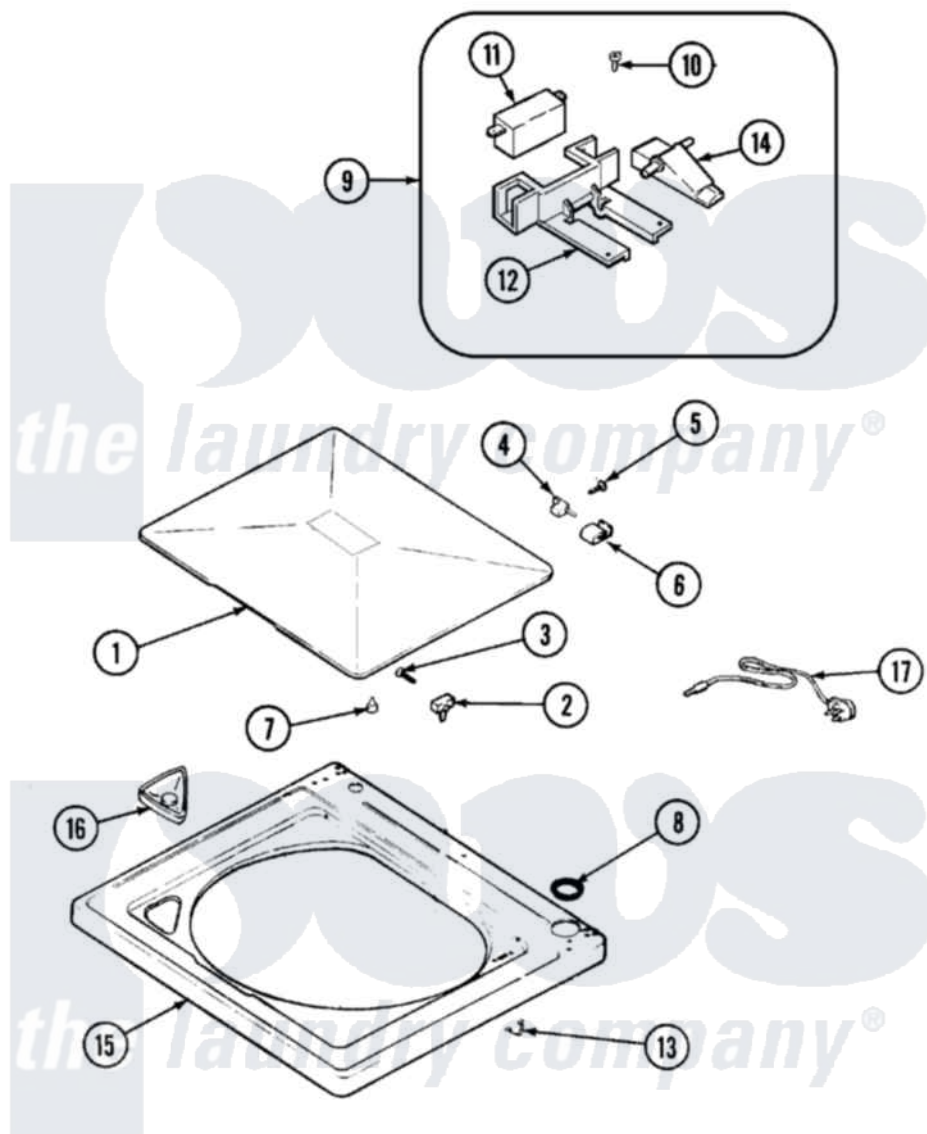

Maytag PAV2300AWA 04 - TOP

Maytag [Residential Maytag PAV2300AWA Washer Parts](#) Parts Diagram 04 - TOP
 Click on the part number to view part

Item	Original Part Number	Replaced By	Status	Part Description
1	35-2026-24		Not Available	LID (ALM)
2	43-0057			Actuator, Door Switch
3	25-7438			Screw
4	35-2045			Pin, Hinge
5	25-7893			Screw
6	35-2044			Hinge, Lid
7	35-0581			Bumper, Door
8	35-2063			Bushing, Insulator
9	21001137	12001187		Kit, Lid Switch Assembly
10	21001136	3400872		Screw, 8-18 X 3/8
11	21001148	12001187		Kit, Lid Switch Assembly
12	21001135			Housing, Lid Switch
13	25-7878			Clip
14	21001134			Lever, Lid Switch
15	21001763			Top, Cabinet
16	21001597			Dispenser, Bleach