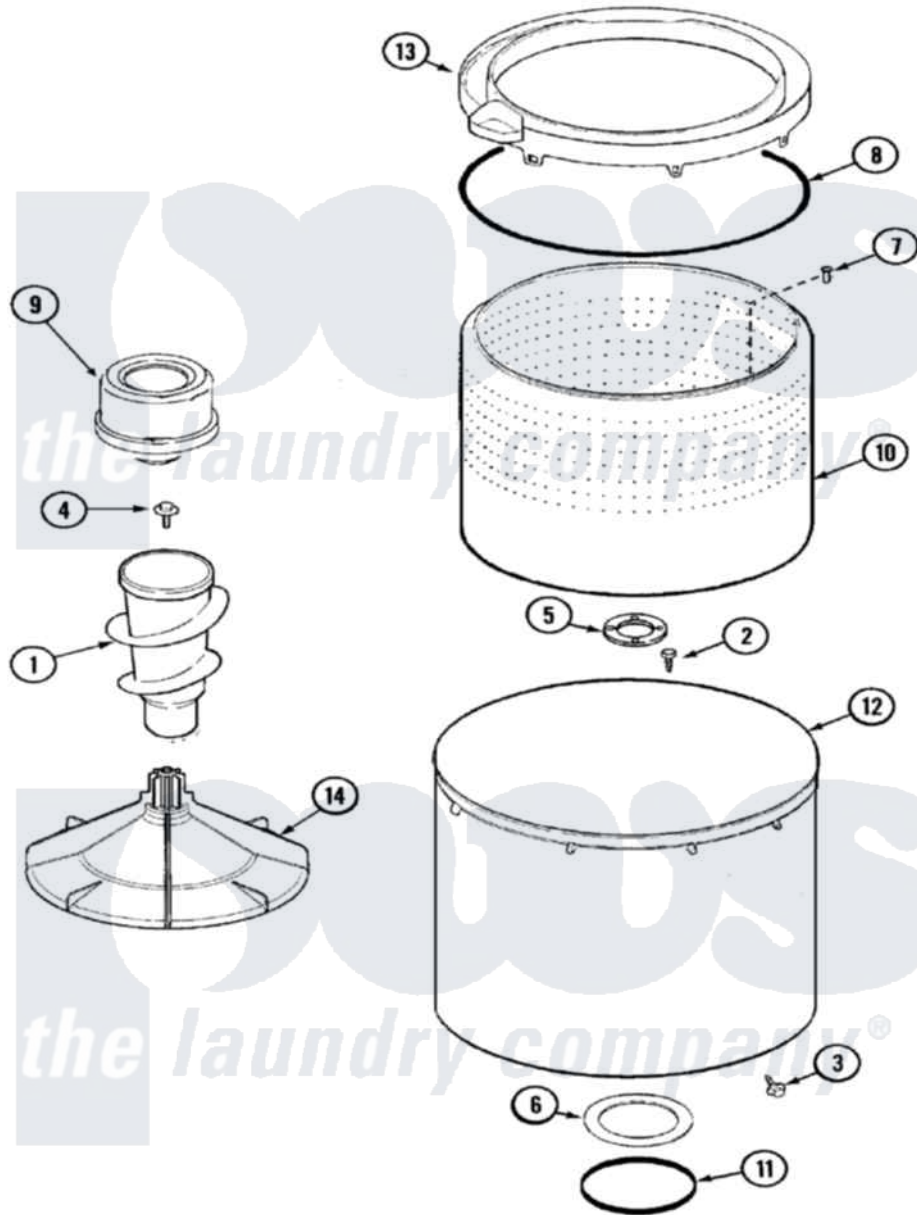

# Maytag PAV2300AWA 06 - TUB (PAV2300)

Maytag Residential Maytag PAV2300AWA Washer Parts Parts Diagram 06 - TUB (PAV2300)  
 Click on the part number to view part

Item	Original Part Number	Replaced By	Status	Part Description
1	22003437	<a href="#">21001878</a>		Auger/Post Assembly
2	21001510	<a href="#">22002947</a>		Bolt, Tub
3	25-7953	<a href="#">22002933</a>		Screw
4	25-7948	<a href="#">W10309247</a>		Screw
5	<a href="#">35-3685</a>			Gasket, Basket To Centerpost
6	<a href="#">35-3686</a>			Gasket, Tub To Housing
7	25-7967	<a href="#">3400504</a>		Screw
8	<a href="#">35-2328</a>			Seal, Tub Top
9	<a href="#">21001905</a>			Dispenser, Fabric
10	<a href="#">21001529</a>			Basket Assembly
11	<a href="#">35-2978</a>			Seal, Tub/Housing
12	<a href="#">35-3700</a>			Tub Assembly
13	21001531		Not Available	TOP, TUB (PLASTIC)
14	<a href="#">21001530</a>			Base, Agitator