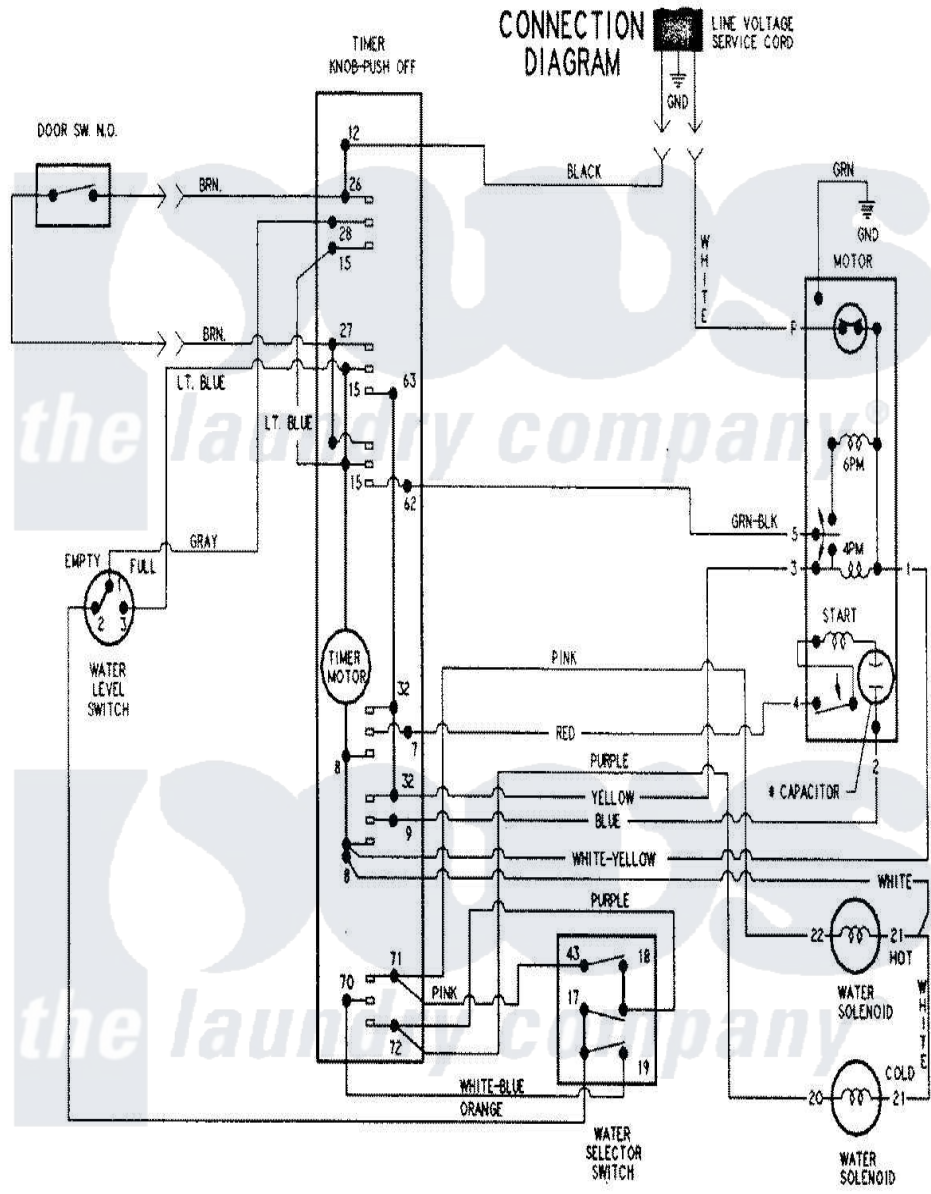

Maytag PAV2300AWA 07 - WIRING INFORMATION

Maytag [Residential Maytag PAV2300AWA Washer Parts](#) Parts Diagram 07 - WIRING INFORMATION
 Click on the part number to view part

Item	Original Part Number	Replaced By	Status	Part Description
NI	15002615		Not Available	WIRING INFORMATION