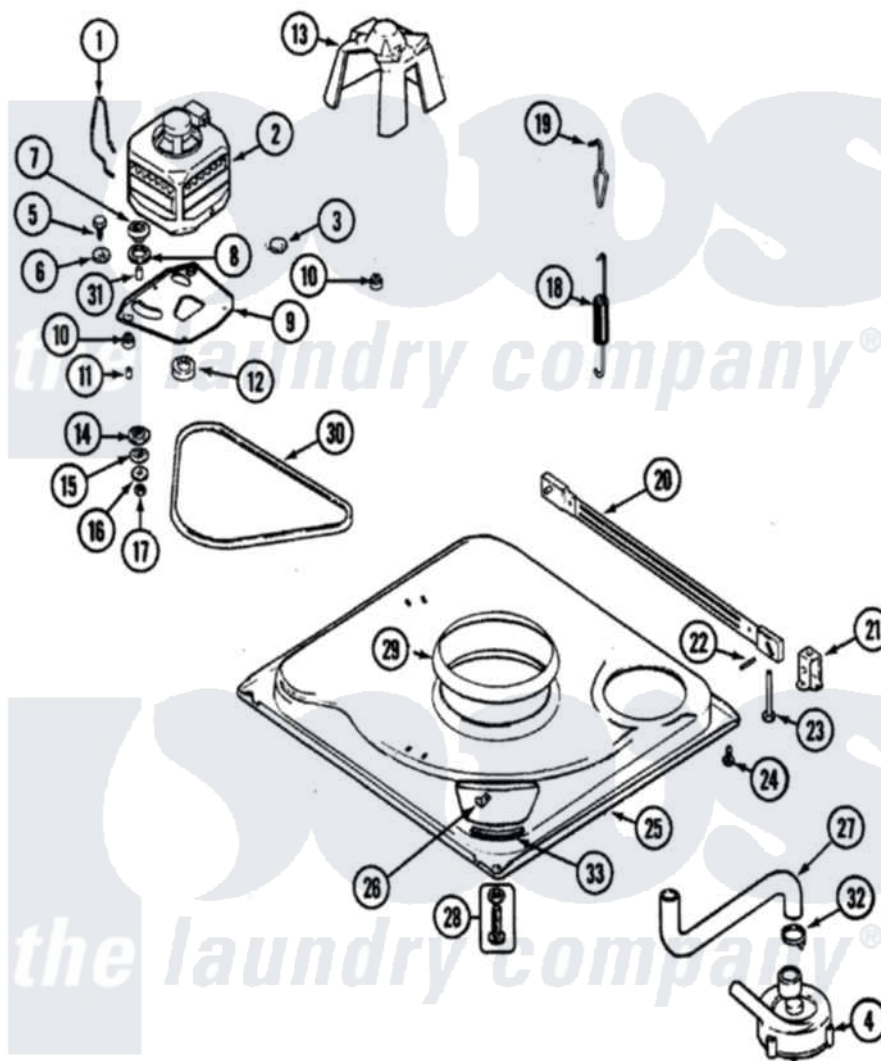

Maytag PAV2300AWW 01 - BASE

Maytag [Residential Maytag PAV2300AWW Washer Parts](#) Parts Diagram 01 - BASE
 Click on the part number to view part

Item	Original Part Number	Replaced By	Status	Part Description
1	21001110	22004376		Spring, Motor Pivot
2	21001516	21001950		MoTor, 2SP 1/2hp 120V/60Hz Hi-Tor
3	21001109	21001486		Foot Slide, Isolator
4	21001873	35-6780		Pump-Water
"	35-2099	35-6465		Pump Assem
5	25-7833	21001977		Screw
6	25-7834			Washer, Motor/Base Screw
7	33-9946			Isolator, Motor
8	35-3570			Washer, Motor Pivot
9	21001111	21001783		Plate And Screw Assembly
10	35-3646			Isolator, Motor Plate
11	25-7831			Spacer, Mounting
12	21001506	21001950		MoTor, 2SP 1/2hp 120V/60Hz Hi-Tor
"	25-7117			Set Screw
13	22002721			Shield, Motor

14	35-3571		Slide, Motor Pivot
15	33-9967		Washer, Motor Isolator
16	25-7047		Washer, Flat
17	25-7325	Y707702	Locknut
18	21001598		Spring, Suspension
19	21001166		Hook, Suspension Spring
20	35-2049	21001881	Bar, Stabilizer
21	35-2046		Bracket, Stabilizer
22	35-2052		Pin, Stabilizer
23	35-3020	22004469	Leg And Foot Self Stabalizing
24	31001041	308685	Side Trim)
25	21001169	12002701	Base Kit
"	21001893	12002701	Base Kit
26	25-7845		Speednut, Motor
27	21001915		Hose, Tub To Pump
"	35-3584	21001915	Hose, Tub To Pump
28	35-3507	25001119	Foot And Pad Assembly
29	21001161	21002026	Snubber
30	35-2512	Not Available	BELT SHIELD
"	21352320		Belt, Drive
31	25-7830		Spacer
32	25-6068	285655	Clamp, Hose
33	35-2065		Pad, Motor Plate