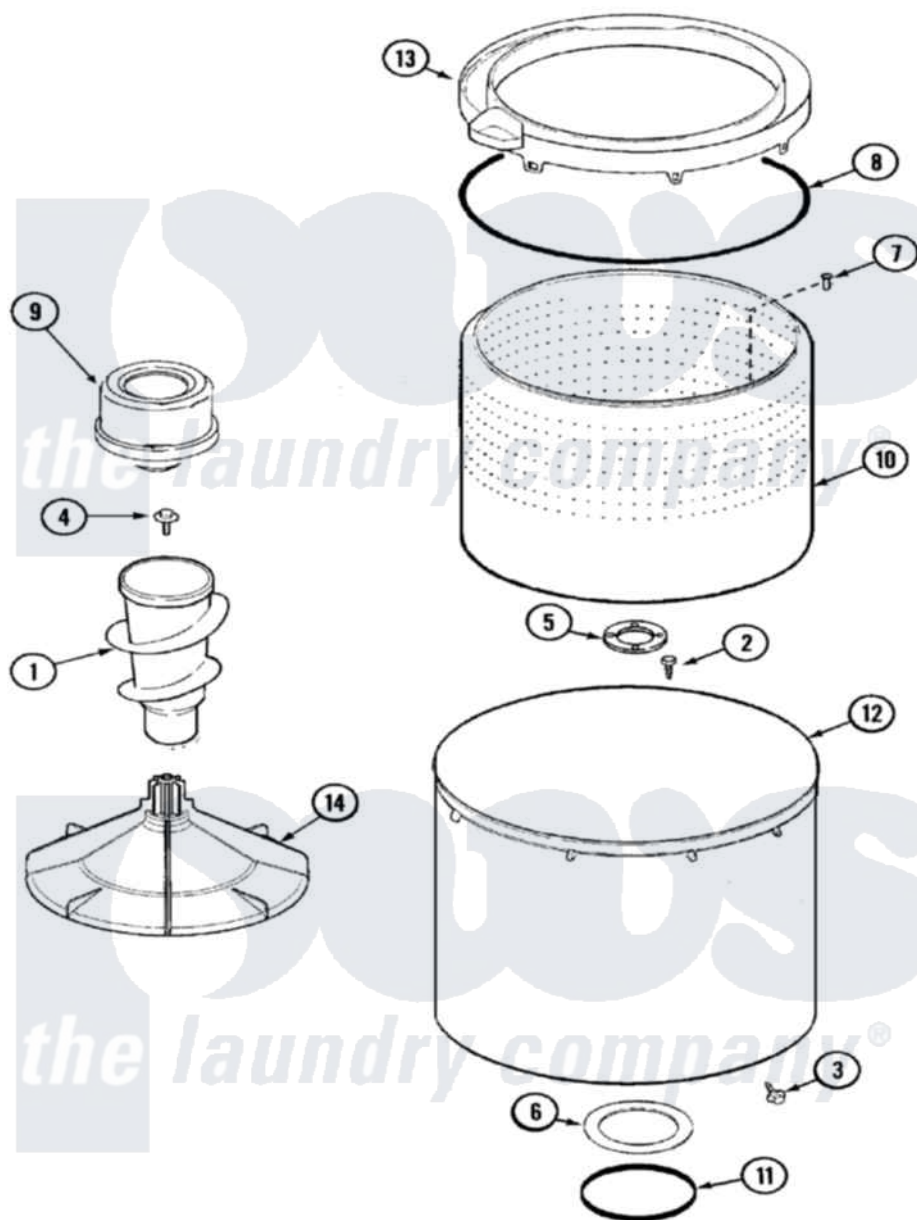

Maytag PAV2300AWW 09 - TUB (PAV2300)

Maytag [Residential Maytag PAV2300AWW Washer Parts](#) Parts Diagram 09 - TUB (PAV2300)
 Click on the part number to view part

Item	Original Part Number	Replaced By	Status	Part Description
1	22003437	21001878		Auger/Post Assembly
2	21001510	22002947		Bolt, Tub
3	25-7953	22002933		Screw
4	25-7948	W10309247		Screw
5	35-3685			Gasket, Basket To Centerpost
6	35-3686			Gasket, Tub To Housing
7	25-7967	3400504		Screw
8	35-2328			Seal, Tub Top
9	21001905			Dispenser, Fabric
10	21001529			Basket Assembly
11	35-2978			Seal, Tub/Housing
12	35-3700			Tub Assembly
13	21001531		Not Available	TOP, TUB (PLASTIC)
14	21001530			Base, Agitator