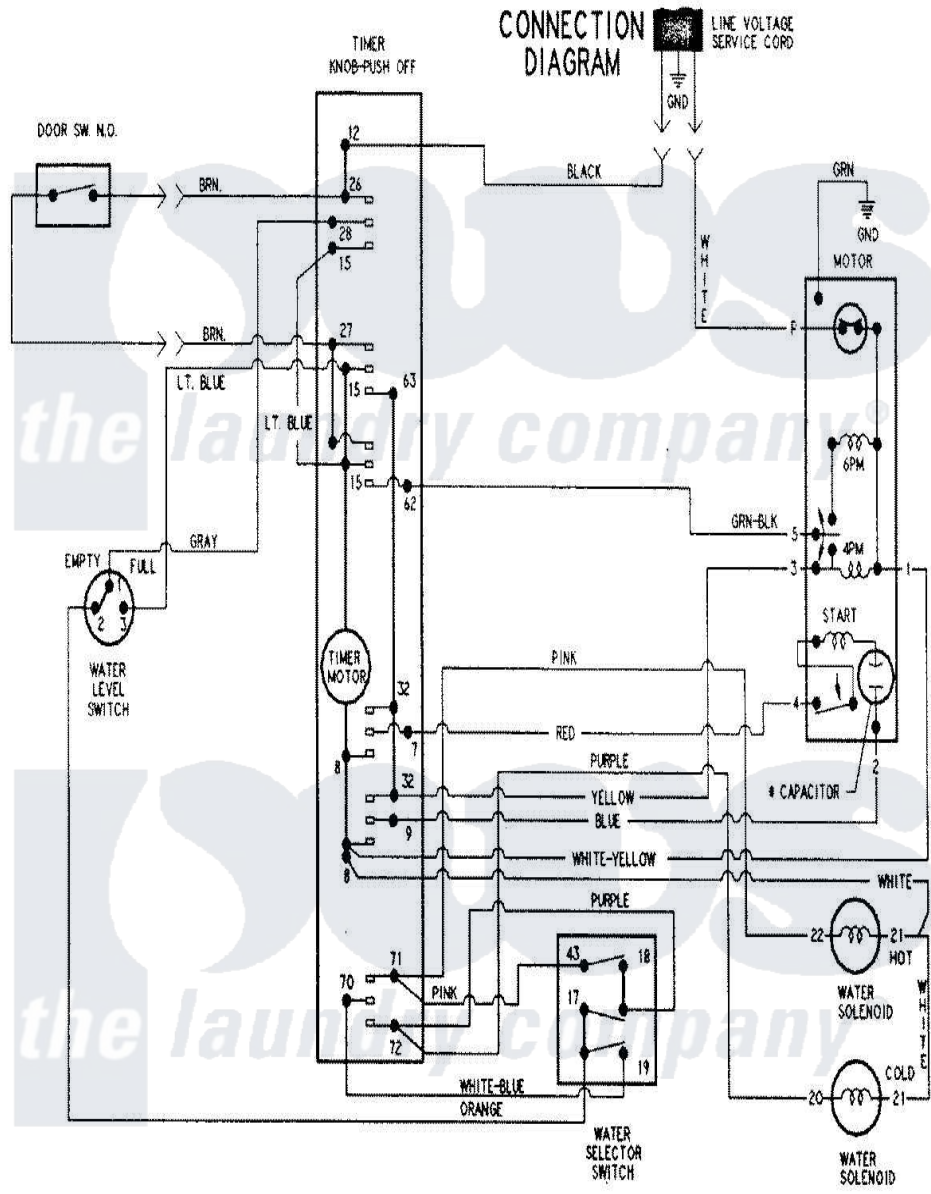

Maytag PAV2300AWW 10 - WIRING INFORMATION

Maytag Residential Maytag PAV2300AWW Washer Parts Parts Diagram 10 - WIRING INFORMATION
 Click on the part number to view part

Item	Original Part Number	Replaced By	Status	Part Description
NI	15002615		Not Available	WIRING INFORMATION