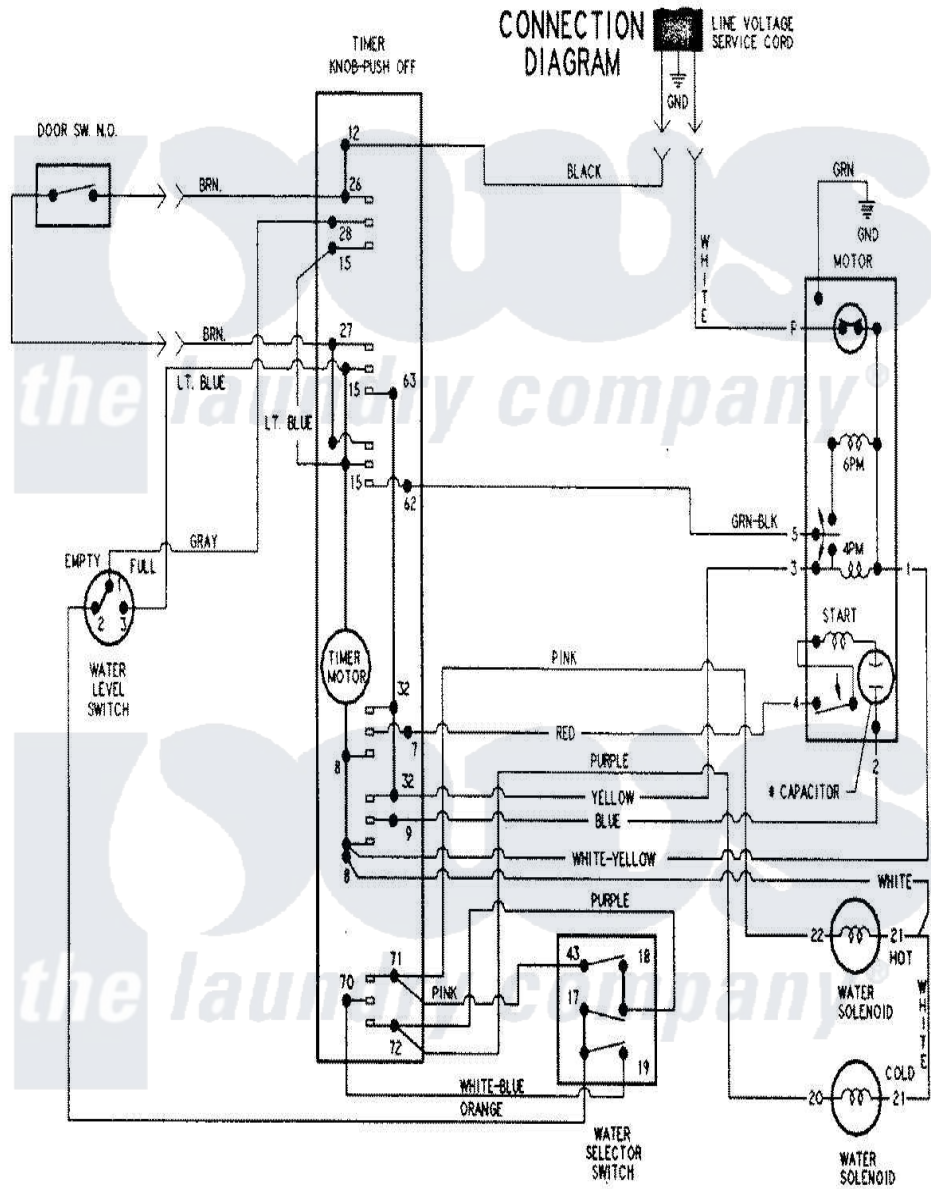

Maytag PAV2300AWW 11 - WIRING INFORMATION (PAV2300AWW SERIES 16

Maytag Residential Maytag PAV2300AWW Washer Parts Parts Diagram 11 - WIRING INFORMATION (PAV2300AWW SERIES 16)
 Click on the part number to view part

Item	Original Part Number	Replaced By	Status	Part Description
NI	15002615		Not Available	WIRING INFORMATION