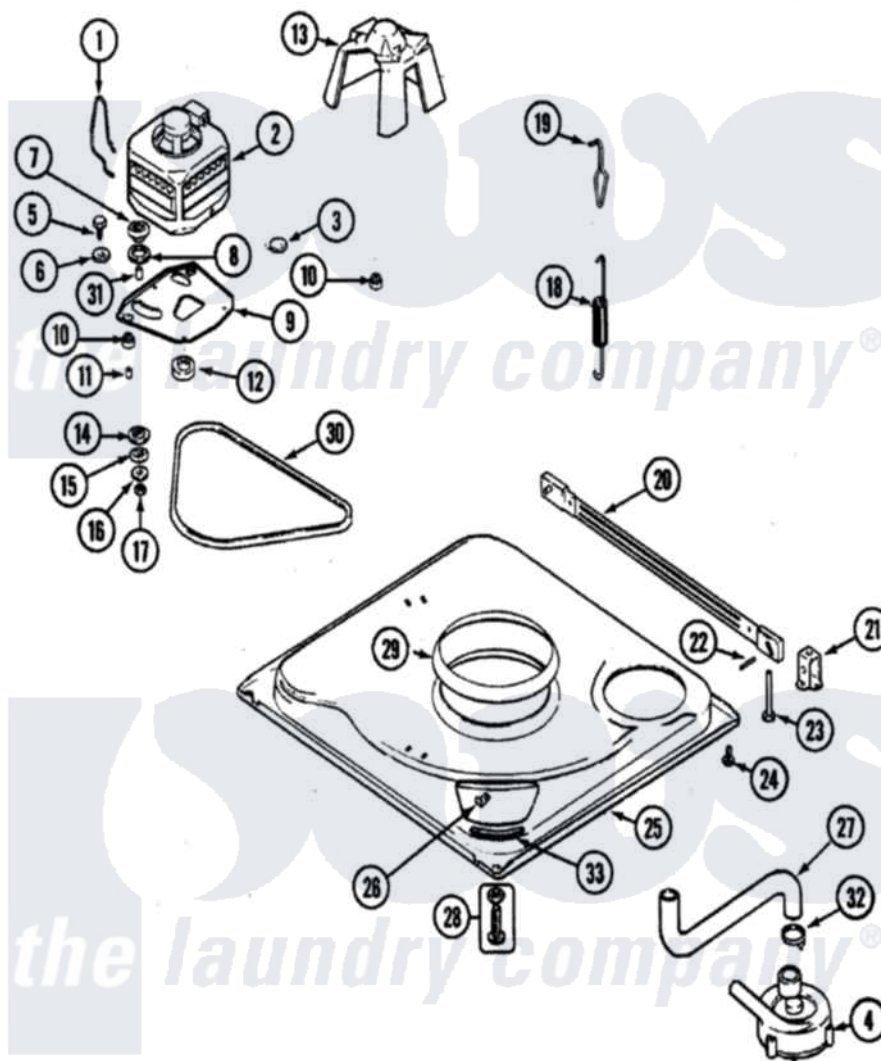

Maytag PAV2360AWW 02 - BASE (SERIES 19)

Maytag [Residential Maytag PAV2360AWW Washer Parts](#) Parts Diagram 02 - BASE (SERIES 19)
 Click on the part number to view part

Item	Original Part Number	Replaced By	Status	Part Description
1	21001110	22004376		Spring, Motor Pivot
2	21001750	21001950		MoTor, 2SP 1/2hp 120V/60Hz Hi-Tor
3	21001486			Foot Slide, Isolator
4	21001873	35-6780		Pump-Water
5	25-7833	21001977		Screw
6	25-7834			Washer, Motor/Base Screw
7	33-9946			Isolator, Motor
8	35-3570			Washer, Motor Pivot
9	21001783			Plate And Screw Assembly
10	35-3646			Isolator, Motor Plate
11	25-7831			Spacer, Mounting
12	21001506	21001950		MoTor, 2SP 1/2hp 120V/60Hz Hi-Tor
13	22002721			Shield, Motor
14	35-3571			Slide, Motor Pivot
15	33-9967			Washer, Motor Isolator

16	25-7047		Washer, Flat
17	25-7325	Y707702	Locknut
18	12002102	12002773	Spring
19	21001166		Hook, Suspension Spring
20	21001754	21001881	Bar, Stabilizer
21	35-2046		Bracket, Stabilizer
22	35-2052		Pin, Stabilizer
23	35-3020	22004469	Leg And Foot Self Stabalizing
24	25-7828	489483	Screw 10-32 X 1/2
25	21001893	12002701	Base Kit
26	25-7845		Speednut, Motor
27	21001915		Hose, Tub To Pump
28	35-3507	25001119	Foot And Pad Assembly
29	21001161	21002026	Snubber
30	21352320		Belt, Drive
31	25-7830		Spacer
32	25-6068	285655	Clamp, Hose
33	35-2065		Pad, Motor Plate