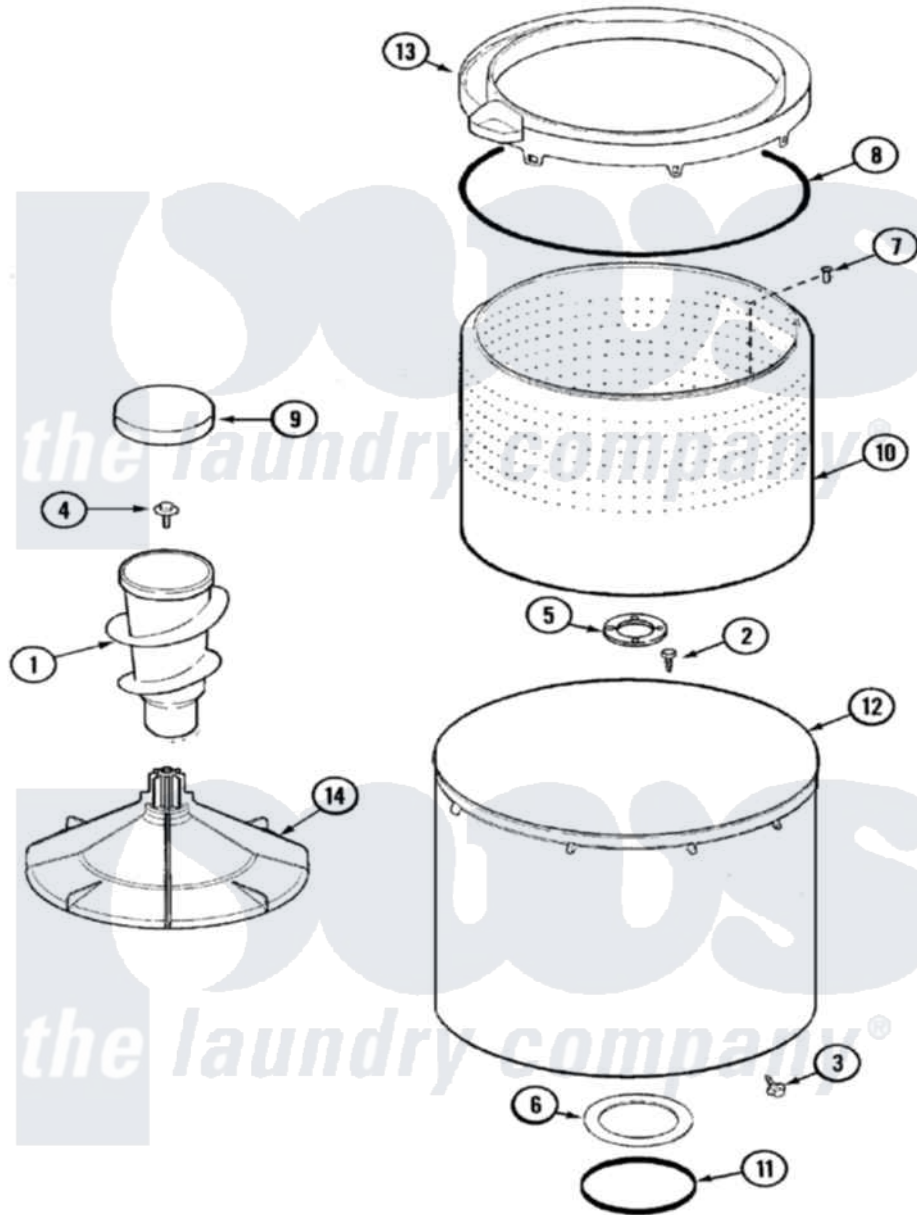

# Maytag PAV2360AWW 10 - TUB

Maytag Residential Maytag PAV2360AWW Washer Parts Parts Diagram 10 - TUB  
 Click on the part number to view part

Item	Original Part Number	Replaced By	Status	Part Description
1	22003437	<a href="#">21001878</a>		Auger/Post Assembly
2	21001510	<a href="#">22002947</a>		Bolt, Tub
3	25-7953	<a href="#">22002933</a>		Screw
4	25-7948	<a href="#">W10309247</a>		Screw
5	<a href="#">35-3685</a>			Gasket, Basket To Centerpost
6	<a href="#">35-3686</a>			Gasket, Tub To Housing
7	25-7967	<a href="#">3400504</a>		Screw
8	<a href="#">35-2328</a>			Seal, Tub Top
9	21001528			CAP, AGITATOR
10	<a href="#">21001529</a>			Basket Assembly
11	<a href="#">35-2978</a>			Seal, Tub/Housing
12	<a href="#">35-3700</a>			Tub Assembly
13	21001531		Not Available	TOP, TUB (PLASTIC)
14	<a href="#">21001530</a>			Base, Agitator