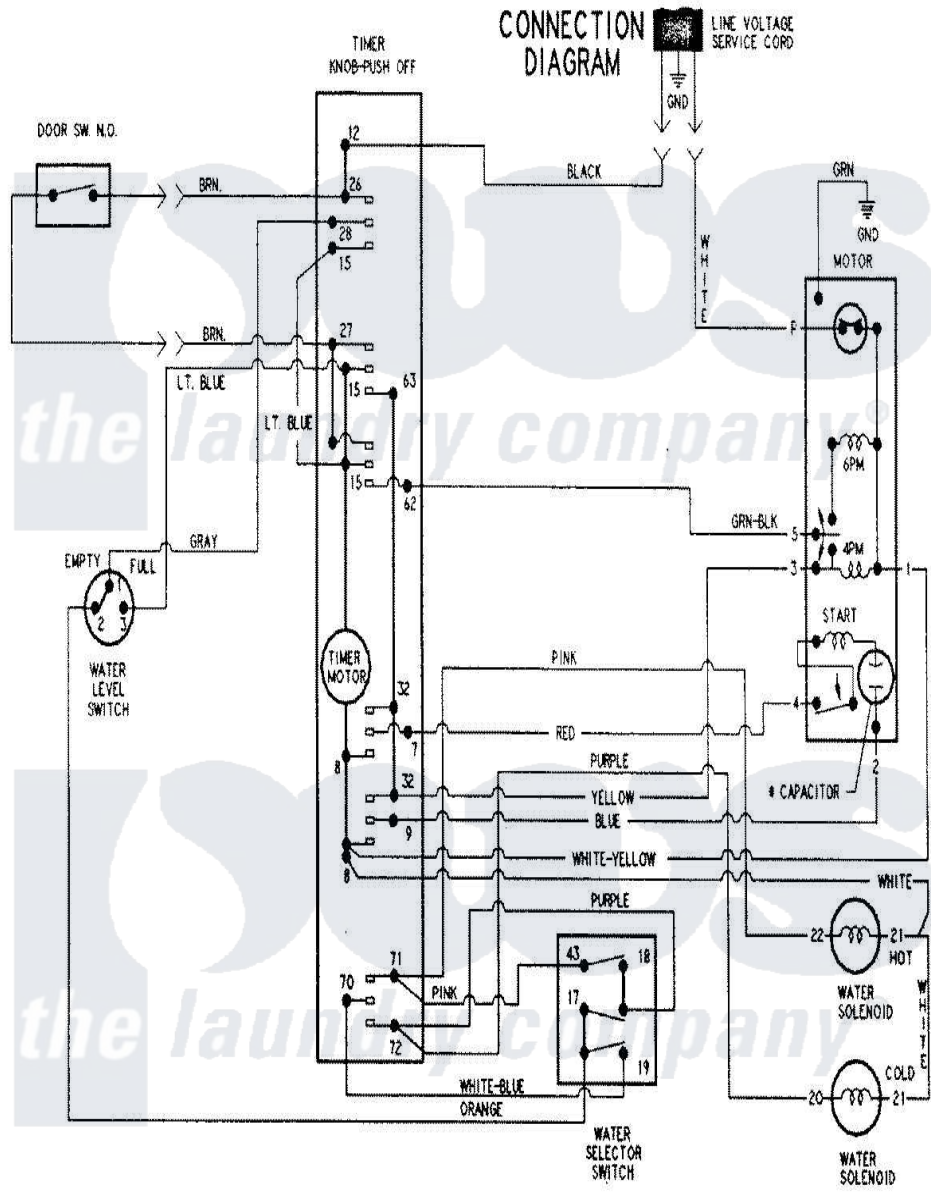

# Maytag PAV2360AWW 11 - WIRING INFORMATION

Maytag Residential Maytag PAV2360AWW Washer Parts Parts Diagram 11 - WIRING INFORMATION  
 Click on the part number to view part

Item	Original Part Number	Replaced By	Status	Part Description
NI	15002615		Not Available	WIRING INFORMATION