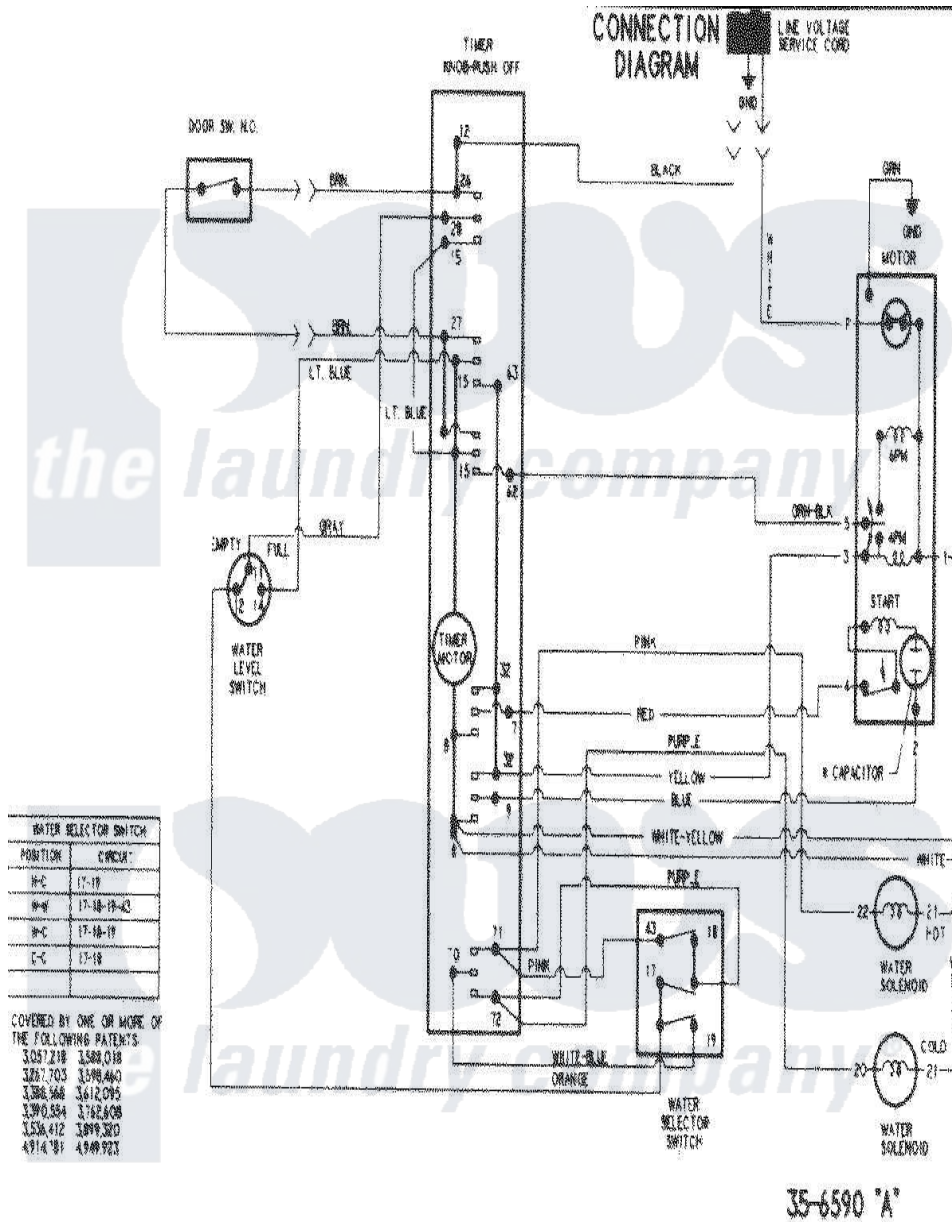

Maytag PAV2360AWW 12 - WIRING INFORMATION (SERIES 20)

Maytag Residential Maytag PAV2360AWW Washer Parts Diagram 12 - WIRING INFORMATION (SERIES 20)

[Click on the part number to view part](#)

Item	Original Part Number	Replaced By	Status	Part Description
NI	15003059		Not Available	WIRING INFORMATION