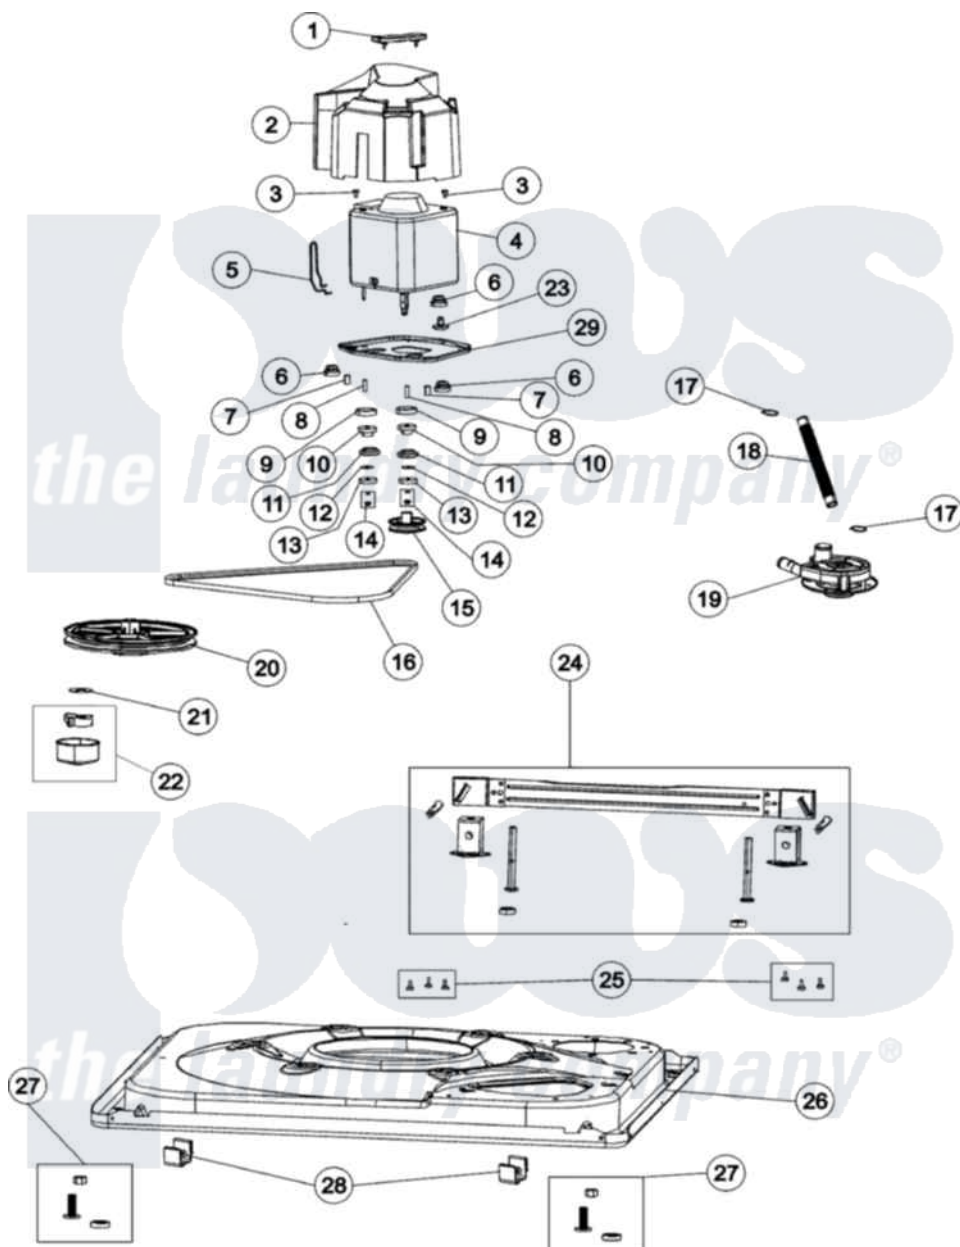

Maytag PAV2755AAW 01 - BASE & MOTOR

Maytag [Residential Maytag PAV2755AAW Washer Parts](#) Parts Diagram 01 - BASE & MOTOR
 Click on the part number to view part

| Item | Original Part Number | Replaced By | Status | Part Description |
|------|--------------------------|--------------------------|--------|-----------------------------|
| 1 | 35-2065 | | | Pad, Motor Plate |
| 2 | 22002721 | | | Shield, Motor |
| 3 | 25-7733 | 681414 | | Screw, 10AB X 1/2 |
| 4 | 22004283 | | | Motor, Export 230V 50/60 Hz |
| 5 | 21001110 | 22004376 | | Spring, Motor Pivot |
| 6 | 35-3646 | | | Isolator, Motor Plate |
| 7 | 25-7831 | | | Spacer, Mounting |
| 8 | 25-7830 | | | Spacer |
| 9 | 35-3570 | | | Washer, Motor Pivot |
| 10 | 33-9946 | | | Isolator, Motor |
| 11 | 35-3571 | | | Slide, Motor Pivot |
| 12 | 25-7047 | | | Washer, Flat |
| 13 | 33-9967 | | | Washer, Motor Isolator |
| 14 | 21002009 | Y707702 | | Locknut |
| 15 | 21001833 | | | Pulley, Motor |
| 16 | 35-2279 | | | Belt, Drive |

| | | | |
|----|--------------------------|--------------------------|----------------------------|
| 17 | 21002254 | 285655 | Clamp, Hose |
| " | 25-6068 | 285655 | Clamp, Hose |
| 18 | 21001915 | | Hose, Tub To Pump |
| 19 | 21002219 | 35-6780 | Pump-Water |
| 20 | 21001833 | | Pulley, Motor |
| 21 | 35-2132 | | Washer, 1.25ODX.530IDX.032 |
| 22 | 12002213 | | Thrust Bearing Kit |
| 23 | 21001486 | | Foot Slide, Isolator |
| 24 | 21002221 | | Stabilizer Bar Kit |
| 25 | 25-7828 | 489483 | Screw 10-32 X 1/2 |
| 26 | 21001893 | 12002701 | Base Kit |
| 27 | 25001119 | | Foot And Pad Assembly |
| 28 | 53-0120 | | Clip, Front Panel |
| 29 | 21001366 | 21001783 | Plate And Screw Assembly |