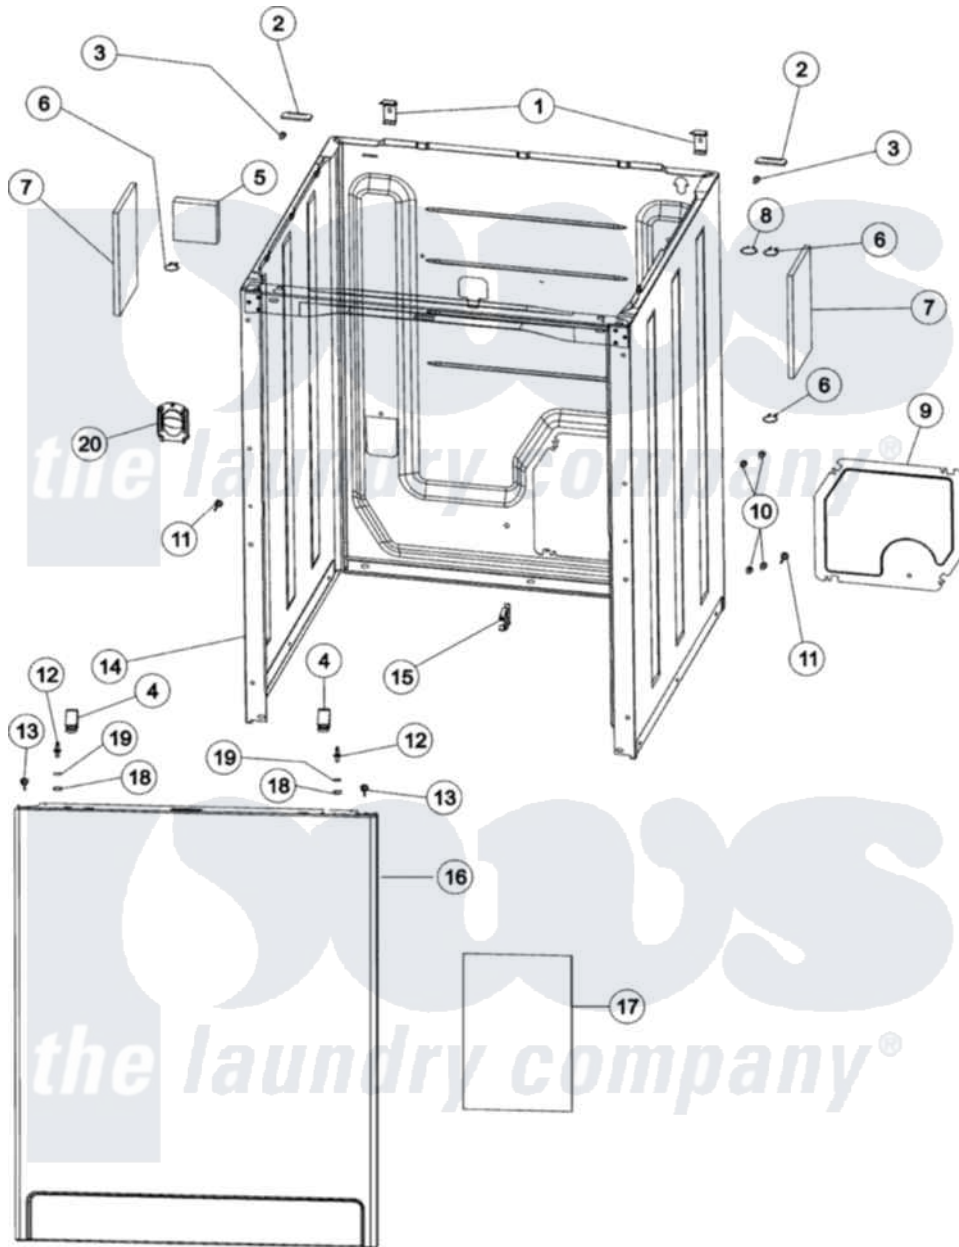

Maytag PAV2755AAW 02 - CABINET & FRONT PANEL

Maytag Residential Maytag PAV2755AAW Washer Parts Parts Diagram 02 - CABINET & FRONT PANEL
 Click on the part number to view part

Item	Original Part Number	Replaced By	Status	Part Description
1	35-2846			Hinge, Cabinet Top
2	35-4128			Pad, Hinge
3	25-7732	681414		Screw, 10AB X 1/2
4	25-7220			Clip, Cabinet Top
5	35-0706		Not Available	PAD, FOAM
6	31001320	16515		Clip
7	21002011			Pad, Cabinet
8	25-7430			Clip, Wiring Harness
9	21001527			Shield, Rear
10	25-7733	681414		Screw, 10AB X 1/2
11	21001829			Post, Locating
12	53-0643			Pin, Locator
"	21001874			Outlet, Drain Hose
13	25-7732	681414		Screw, 10AB X 1/2
14	21001871			Cabinet
15	22002765			Clip, Hose

16	35-2084	Panel, Front
17	21001281	Damper, Sound Pad
18	25-0224	3400029 Nut, Adapter Plate
19	35-4129	Bumper, Cabinet
20	21001872	Hose, Drain