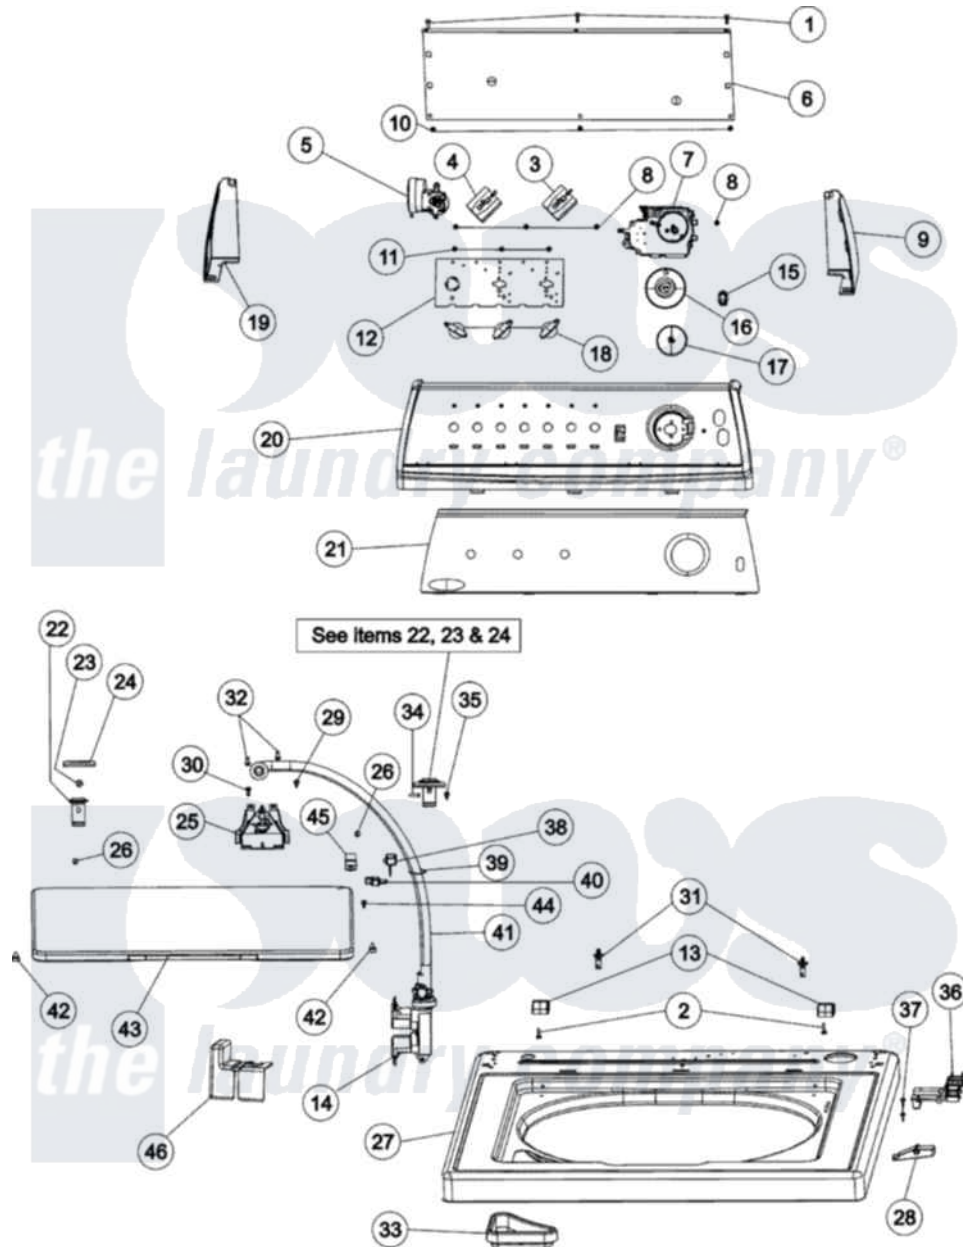

Maytag PAV2755AAW 03 - CONTROL PANEL & TOP

Maytag Residential Maytag PAV2755AAW Washer Parts Parts Diagram 03 - CONTROL PANEL & TOP
 Click on the part number to view part

Item	Original Part Number	Replaced By	Status	Part Description
1	21002224			Screw
2	25-7893			Screw
3	21001898			Switch, Speed
4	21001686			Switch, Water Temperature
5	Y2201474			Switch, Pressure
6	21001527			Shield, Rear
7	21002175			Timer, W2C-240V/50Hz
8	25-3092	90767		Screw, 8A X 3/8 HeX Washer Head Tapping
9	21001630	21001523		Endcap
10	31001721			Screw, Abno.8-18 x 3/8 Hxws
11	25-3092	90767		Screw, 8A X 3/8 HeX Washer Head Tapping
12	21002067			Shield, Control
13	35-2044			Hinge, Lid
14	22001196			Valve, Water
15	21002080			Switch, Rocker

16	21001984		Skirt, Timer Knob
17	21001985		Knob, Timer
18	21002070		Knob, Selector
19	21001641	21001519	Endcap
20	21002192		Support, Control Panel Export
21	21002138		Facia
22	35-2846		Hinge, Cabinet Top
23	25-7732	681414	Screw, 10AB X 1/2
24	35-4128		Pad, Hinge
25	21001760		Flume Assembly / Water Diverter
26	25-7893		Screw
27	21001602		Top, Cabinet
28	21001134		Lever, Lid Switch
29	25-3092	90767	Screw, 8A X 3/8 HeX Washer Head Tapping
30	31001560		Washer, Roller
31	21001857		Clip, Plastic Snap-In
32	31001721		Screw, Abno.8-18 x 3/8 Hxws
33	21001597		Dispenser, Bleach
34	25-7438		Screw
35	31001721		Screw, Abno.8-18 x 3/8 Hxws
36	21001135		Housing, Lid Switch
37	21001136	3400872	Screw, 8-18 X 3/8
38	43-0057		Actuator, Door Switch
39	25-7430		Clip, Wiring Harness
40	35-2045		Pin, Hinge
41	12002749		Hose, Flume Kit
"	35-2378	12002749	Hose, Flume Kit
42	35-0581		Bumper, Door
43	35-2026		Lid
44	31001721		Screw, Abno.8-18 x 3/8 Hxws
45	21001744		Switch, Lid
46	21001492		Cover, Mixing Valve