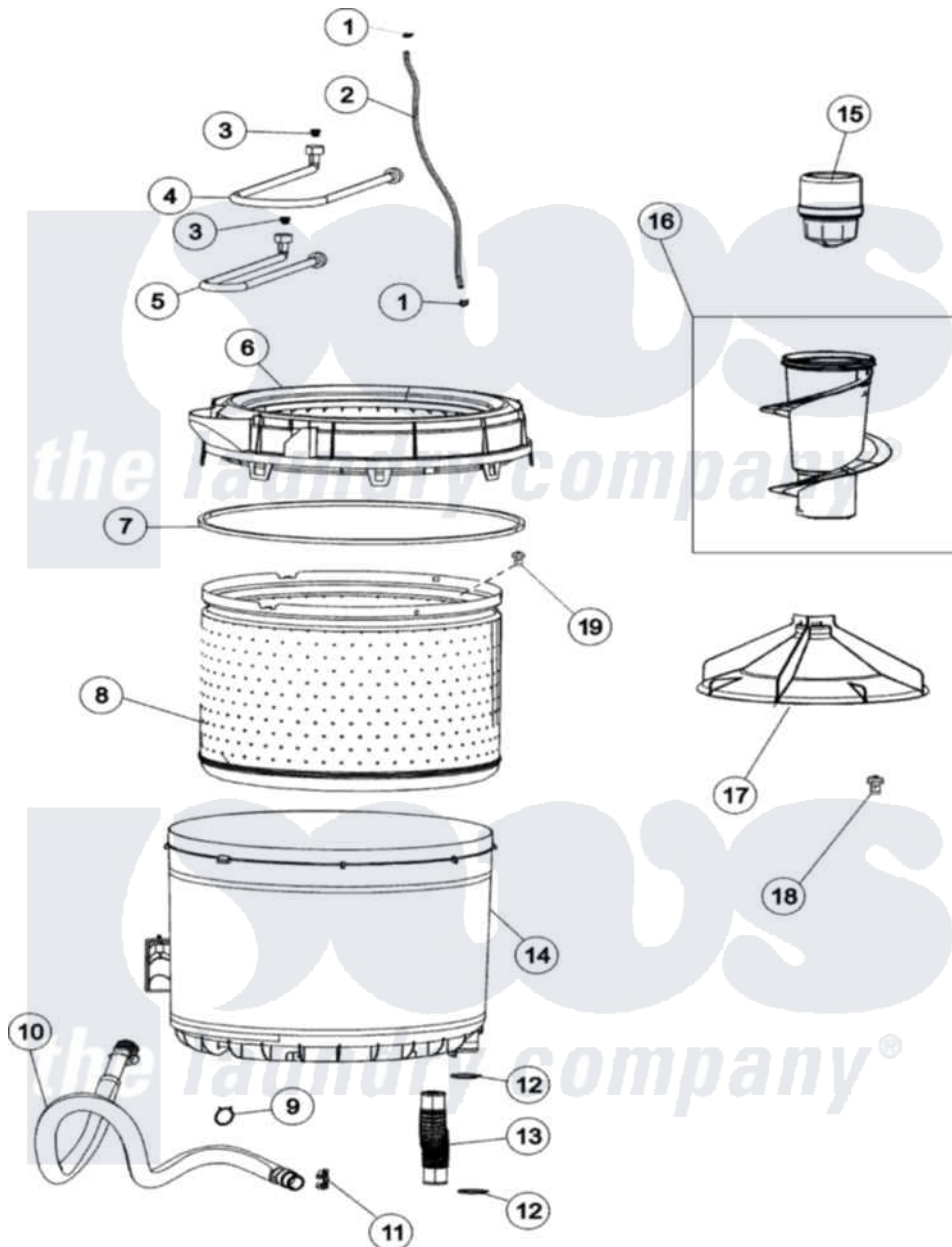

# Maytag PAV2755AAW 04 - INNER - OUTER TUB

Maytag Residential Maytag PAV2755AAW Washer Parts Parts Diagram 04 - INNER - OUTER TUB  
 Click on the part number to view part

Item	Original Part Number	Replaced By	Status	Part Description
1	25-7796	<a href="#">596669</a>		Clamp, Manifold
2	21001749	<a href="#">21001748</a>		Hose, Pressure Switch
3	<a href="#">22002960</a>			Strainer, Washer Inlet
4	35-0874	<a href="#">76313</a>		Hosefill
5	33-7891	<a href="#">89503</a>		Hose-Inlet
6	21001531		Not Available	TOP, TUB (PLASTIC)
7	<a href="#">35-2328</a>			Seal, Tub Top
8	<a href="#">21001529</a>			Basket Assembly
9	21001875	<a href="#">285655</a>		Clamp, Hose
10	<a href="#">21001872</a>			Hose, Drain
11	<a href="#">22002765</a>			Clip, Hose
12	25-6068	<a href="#">285655</a>		Clamp, Hose
13	<a href="#">21001915</a>			Hose, Tub To Pump
14	<a href="#">35-3700</a>			Tub Assembly
15	<a href="#">21002006</a>			Fabric Disp Assembly
16	22003437	<a href="#">21001878</a>		Auger/Post Assembly

17

[21001530](#)

Base, Agitator

18

25-8004

[W10309247](#)

Screw

19

25-7967

[3400504](#)

Screw