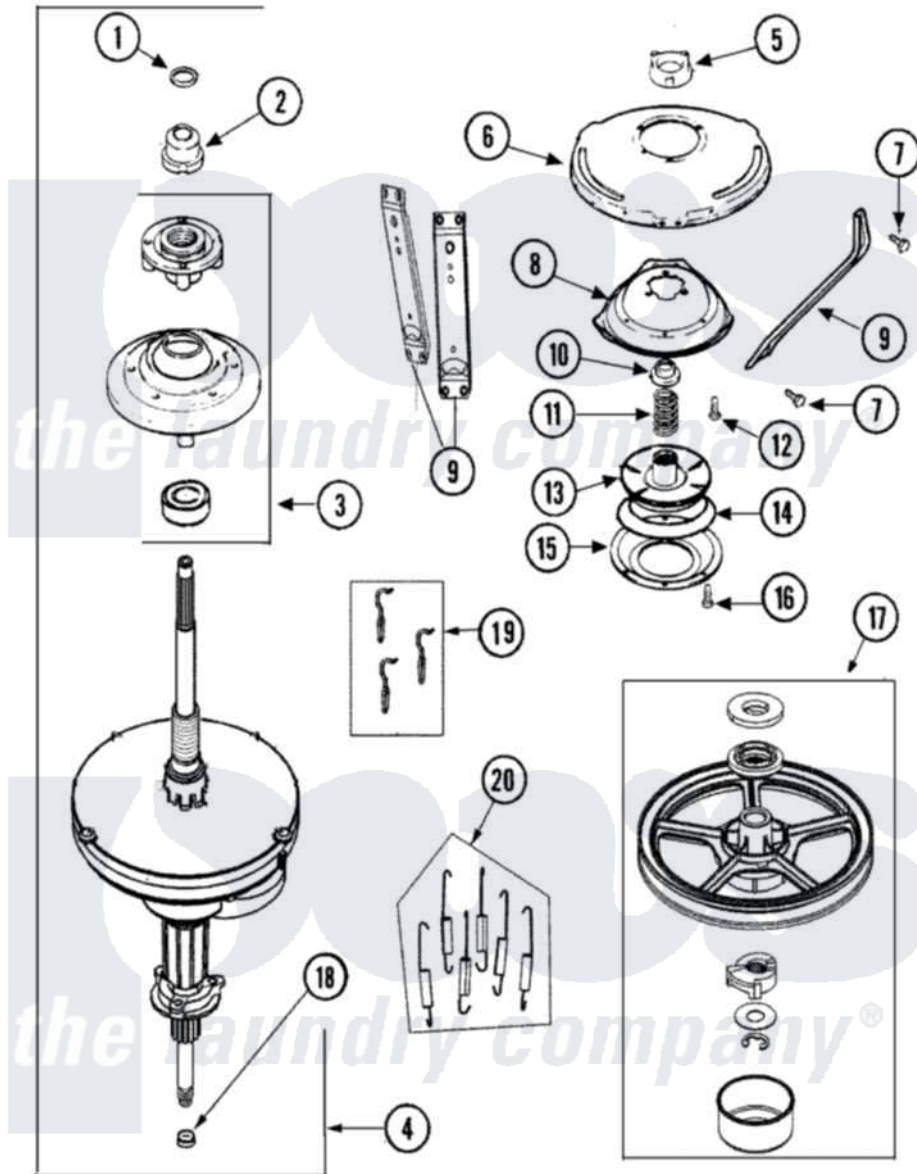

Maytag PAV2755AAW 06 - TRANSMISSION

Maytag [Residential Maytag PAV2755AAW Washer Parts](#) Parts Diagram 06 - TRANSMISSION
 Click on the part number to view part

Item	Original Part Number	Replaced By	Status	Part Description
1	25-7941			"O" Ring, Agr Drive Shaft
2	21001533	35-5655-1		Seal
3	21001868	W10219156		Tub Seal
4	21001867	35-6615		Ht Tran S
6	21001518			Support, Tub
7	21001858			Screw 5/16-18 x 1/2
8	21001163			Housing, Suspension
9	21001532			Brace, Tub
10	35-2017			Retainer, Brake Spring
11	21001910			Spring, Brake
12	21001509			Screw, High Performance Plastic
13	21002010	35-6714		Brake Roto
14	21002026			Snubber
15	35-6918			Stator, Brake
16	21001065			Screw, No.10-24 x .50 Hxnibhd
17	12002213			Thrust Bearing Kit

18 35-2010 [207843](#)

Lip Seal Repair Kit

19 [21001166](#)

Hook, Suspension Spring

20 21002065 [12002773](#)

Spring