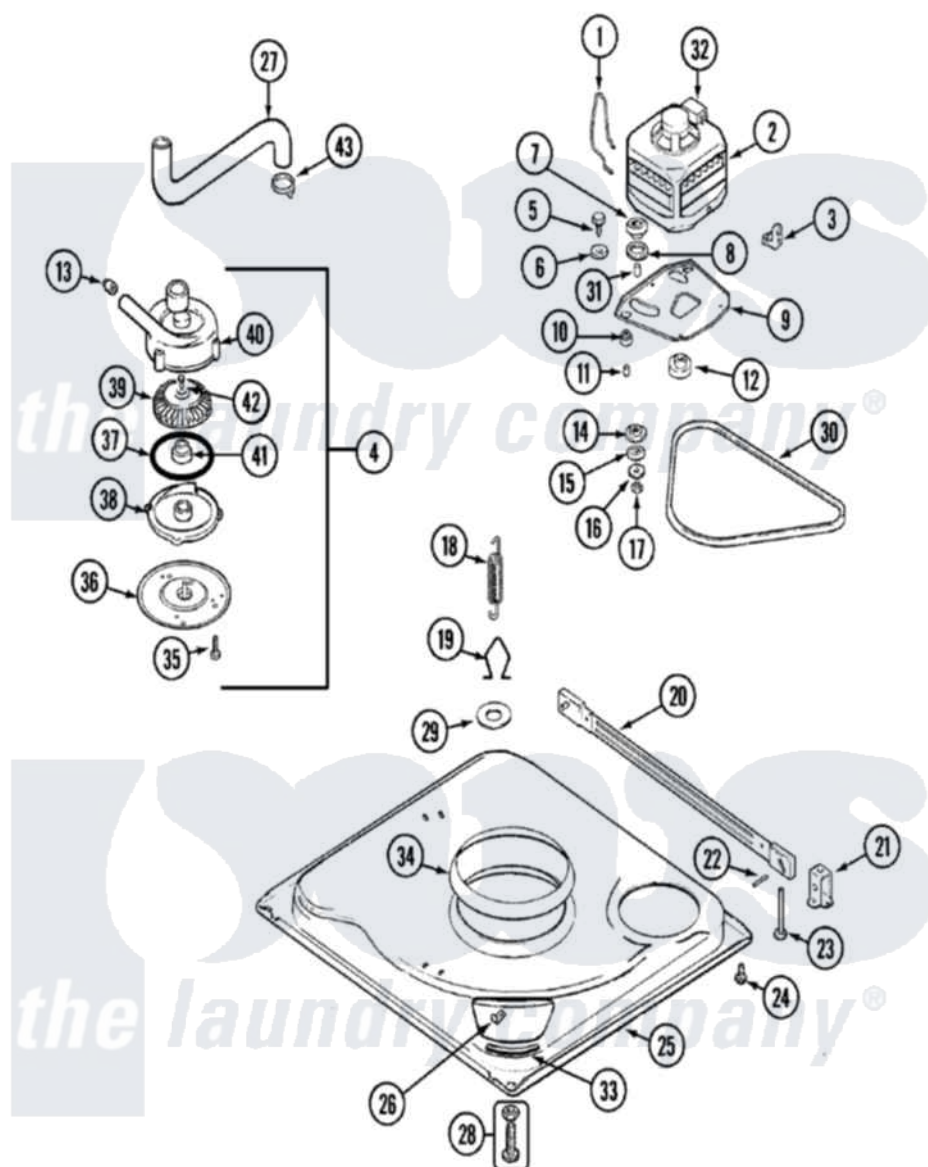

# Maytag PAV3000AWW 01 - BASE

Maytag [Residential Maytag PAV3000AWW Washer Parts](#) Parts Diagram 01 - BASE  
 Click on the part number to view part

Item	Original Part Number	Replaced By	Status	Part Description
1	21001110	<a href="#">22004376</a>		Spring, Motor Pivot
2	<a href="#">21001461</a>			Motor
3	21001109	<a href="#">21001486</a>		Foot Slide, Isolator
4	35-2099	<a href="#">35-6465</a>		Pump Assem
5	25-7833	<a href="#">21001977</a>		Screw
6	<a href="#">25-7834</a>			Washer, Motor/Base Screw
7	<a href="#">33-9946</a>			Isolator, Motor
8	<a href="#">35-3570</a>			Washer, Motor Pivot
9	21001111	<a href="#">21001783</a>		Plate And Screw Assembly
10	<a href="#">35-3646</a>			Isolator, Motor Plate
11	<a href="#">25-7831</a>			Spacer, Mounting
12	<a href="#">21001108</a>			Pulley, Motor
"	<a href="#">25-7117</a>			Set Screw
13	<a href="#">35-2344</a>			Restrictor, Flow
14	<a href="#">35-3571</a>			Slide, Motor Pivot
15	<a href="#">33-9967</a>			Washer, Motor Isolator