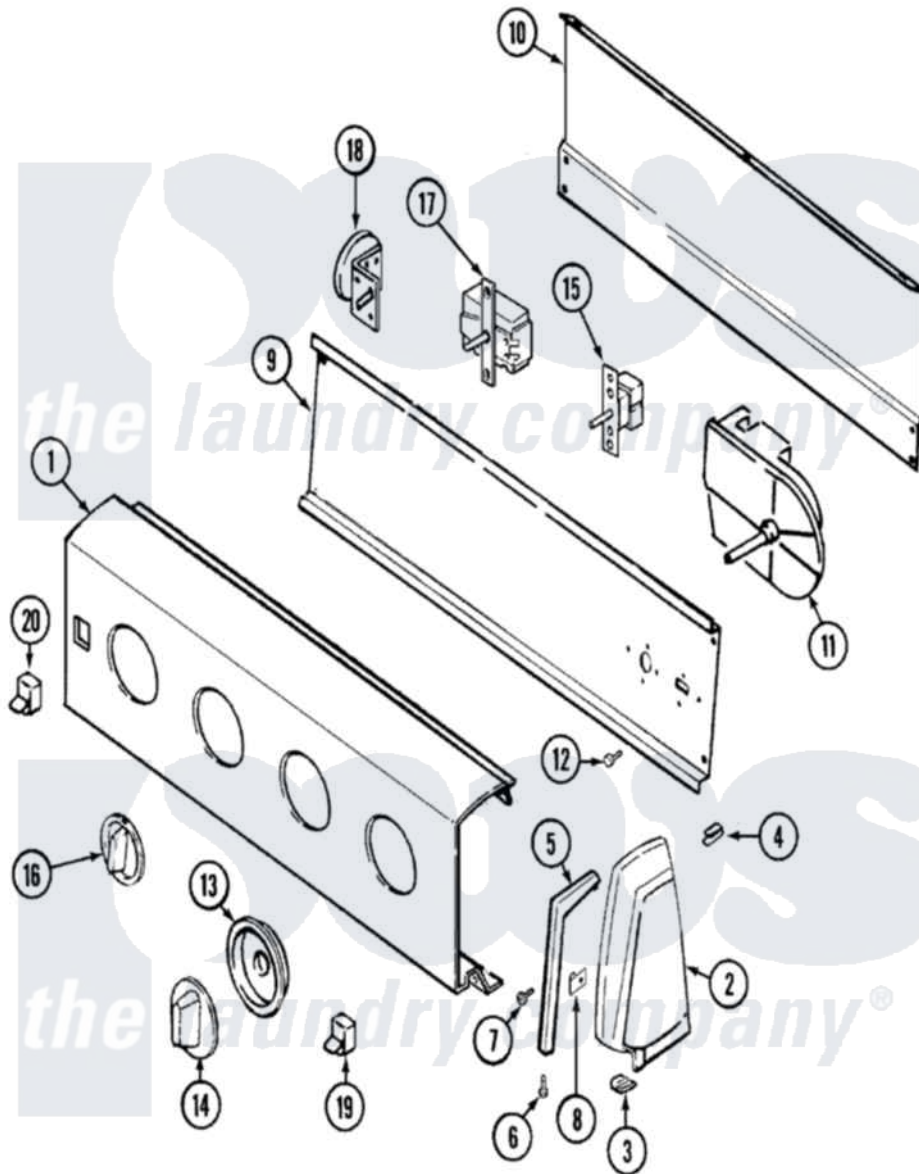

# Maytag PAV3000AWW 03 - CONTROL PANEL

Maytag [Residential Maytag PAV3000AWW Washer Parts](#) Parts Diagram 03 - CONTROL PANEL  
 Click on the part number to view part

Item	Original Part Number	Replaced By	Status	Part Description
1	<a href="#">25-7702</a>			Speedclip, End Cap To Control Panel
"	21001468		Not Available	PANEL, CONTROL (WHT)
"	<a href="#">25-7793</a>			Screw
2	35-2669		Not Available	CAP, END (LT)(WHT)
"	35-2668	<a href="#">21001453</a>		Cap- End
3	25-7697	<a href="#">25-2219</a>		Screw
"	<a href="#">25-7851</a>			Speedclip, End Cap To Top
4	<a href="#">25-7852</a>			Speedclip, Rr Shld To End Cap
"	25-7435	<a href="#">33002917</a>		Screw, No.10-16
5	31001055		Not Available	TRIM, ENDCAP (LT WHT)
"	31001054		Not Available	TRIM, ENDCAP (RT WHT)
6	<a href="#">25-7760</a>			Screw
7	25-3092	<a href="#">90767</a>		Screw, 8A X 3/8 HeX Washer Head Tapping
8	<a href="#">25-7702</a>			Speedclip, End Cap To Control Panel