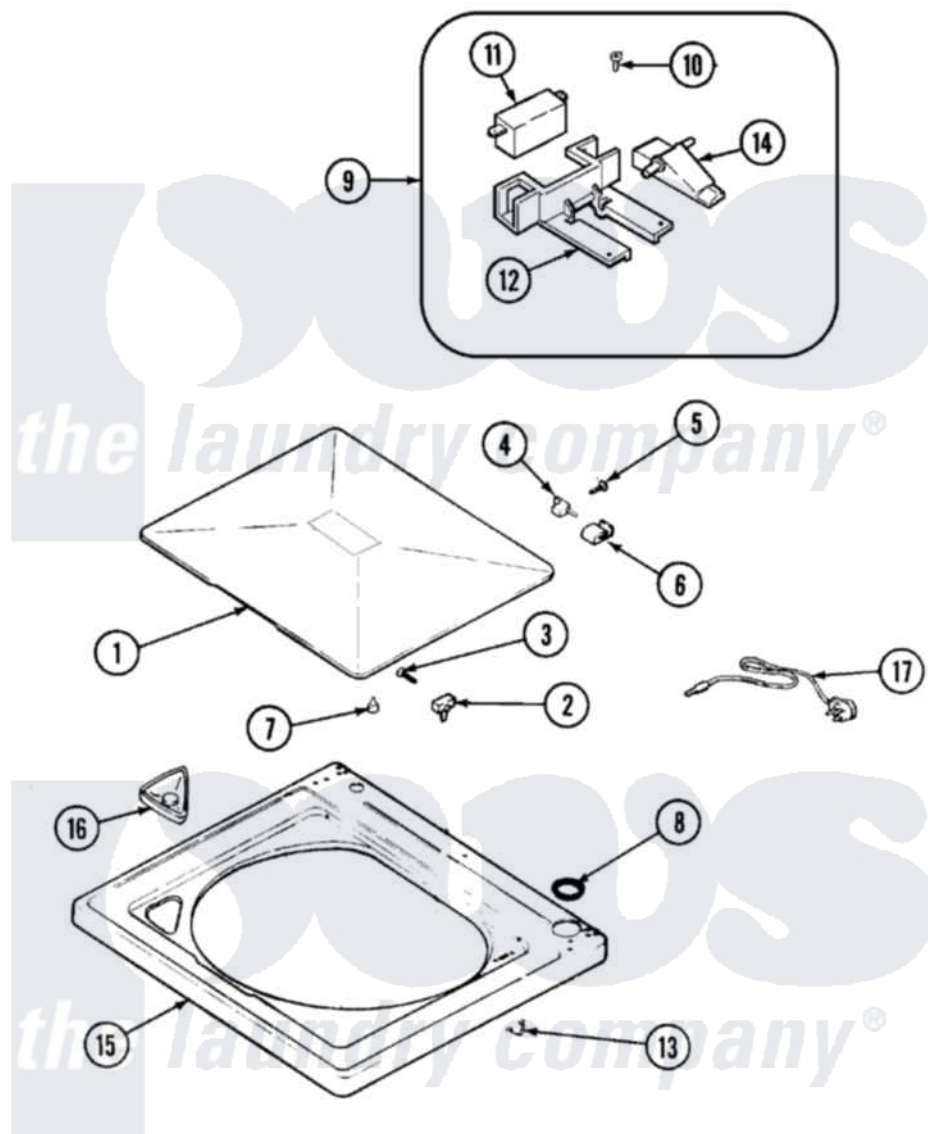

Maytag PAV3000AWW 04 - TOP

Maytag [Residential Maytag PAV3000AWW Washer Parts](#) Parts Diagram 04 - TOP
 Click on the part number to view part

Item	Original Part Number	Replaced By	Status	Part Description
1	35-2026			Lid
2	25-7436			Nylite Washer
"	43-0057			Actuator, Door Switch
3	25-7438			Screw
4	35-2045			Pin, Hinge
5	25-7893			Screw
6	35-2044			Hinge, Lid
7	35-0581			Bumper, Door
8	35-2063			Bushing, Insulator
"	35-2064			Bushing, Insulating
9	21001137	12001187		Kit, Lid Switch Assembly
10	21001136	3400872		Screw, 8-18 X 3/8
11	21001148	12001187		Kit, Lid Switch Assembly
12	21001135			Housing, Lid Switch
13	25-7878			Clip
14	21001134			Lever, Lid Switch

15

[35-2739](#)

Top, Cabinet

16

[21001167](#)

Dispenser, Bleach

17

35-0680