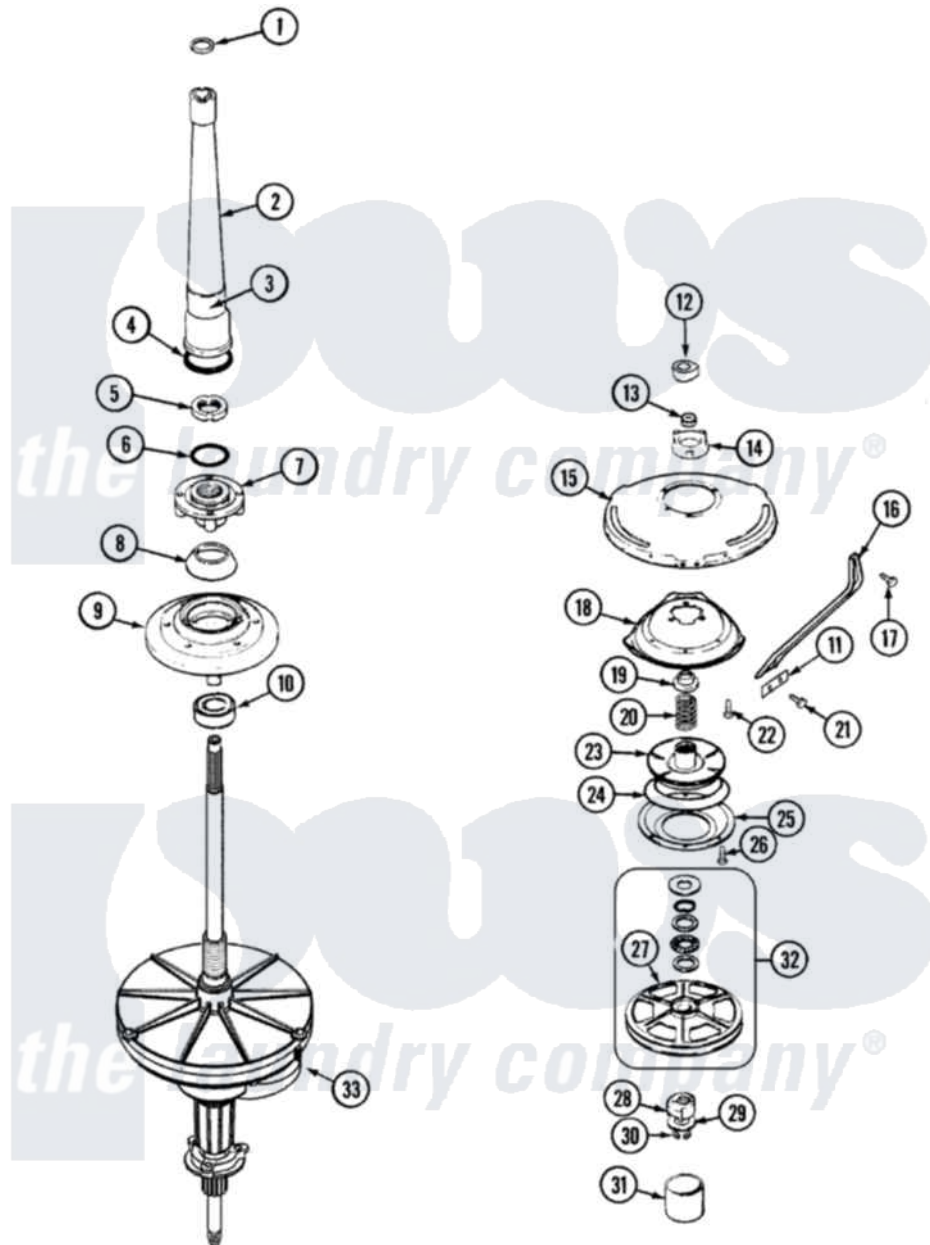

Maytag PAV3000AWW 05 - TRANSMISSION, DUAL DRIVE

Maytag Residential Maytag PAV3000AWW Washer Parts Parts Diagram 05 - TRANSMISSION, DUAL DRIVE
 Click on the part number to view part

Item	Original Part Number	Replaced By	Status	Part Description
1	25-7941			"O" Ring, Agr Drive Shaft
2	35-2792	21001401		Center Pos
3	35-2983		Not Available	CENTERPOST ASSY.
"	33-6790			Bearing, Agitator
4	35-2906			Seal, Centerpost Bottom
5	35-2791			Nut, Spin Tube
6	25-7938			"O" Ring, Basket Drive Hub
7	35-3647	W10219156		Tub Seal
8	35-2974			Tub Seal/Hub Assembly
9	35-2716	12001561		Bearing And Seal Housing Assembly
10	35-2205			Bearing, Spin
"	12001561			Bearing And Seal Housing Assembly
11	35-2025		Not Available	PLATE, REINFORCEMENT
12	35-3384		Not Available	STOP, ANTIBACKUP CAM
13	35-2010	207843		Lip Seal Repair Kit

14	35-2973	35-6680	Transmission
"	12001562		Bearing Assembly
"	35-2730	12001562	Bearing Assembly
15	21001162	21001518	Support, Tub
16	21001164	Not Available	BRACE, TUB
17	25-7895	21001858	Screw 5/16-18 x 1/2
18	21001163		Housing, Suspension
19	35-2017		Retainer, Brake Spring
20	35-2112	21001910	Spring, Brake
21	25-7930	21001858	Screw 5/16-18 x 1/2
22	25-7895	21001858	Screw 5/16-18 x 1/2
23	35-2948	35-6714	Brake Roto
24	21001161	21002026	Snubber
25	35-2018	35-6918	Stator, Brake
26	21001065		Screw, No.10-24 x .50 Hxnibhd
27	35-3829	12002213	Thrust Bearing Kit
28	LA-2007	12002213	Thrust Bearing Kit
29	35-2132		Washer, 1.25ODX.530IDX.032
"	35-2082		Washer, 1.25ODX.530IDX.062
30	25-7854		Ring, Retaining
31	35-2007		Cap, Dust
32	12500036	12002213	Thrust Bearing Kit
33	21001394	35-6680	Transmission