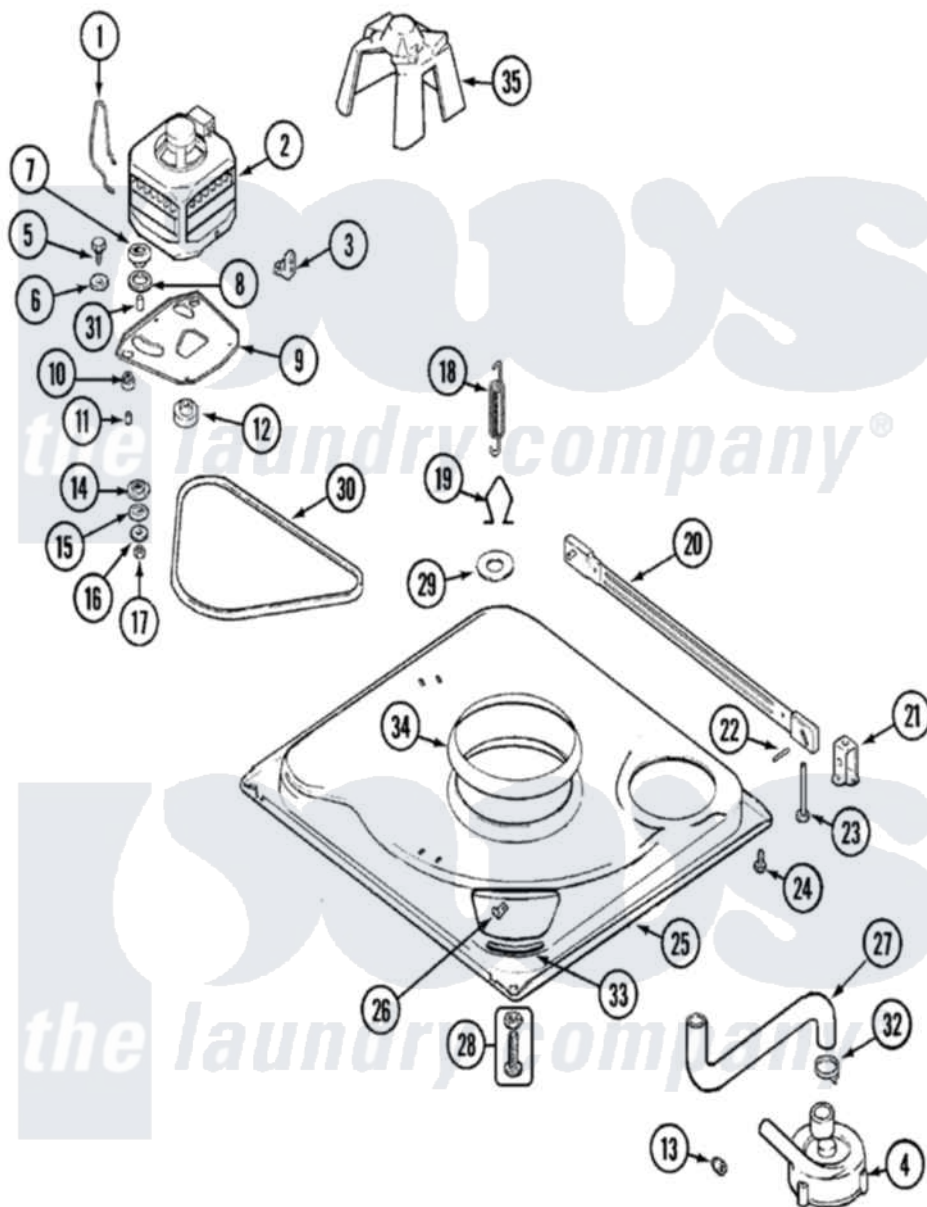

Maytag PAV3200AGW 01 - BASE

Maytag [Residential Maytag PAV3200AGW Washer Parts](#) Parts Diagram 01 - BASE
 Click on the part number to view part

Item	Original Part Number	Replaced By	Status	Part Description
1	21001110	22004376		Spring, Motor Pivot
2	21001637			Motor
3	21001109	21001486		Foot Slide, Isolator
4	35-2099	35-6465		Pump Assem
5	25-7833	21001977		Screw
6	25-7834			Washer, Motor/Base Screw
7	33-9946			Isolator, Motor
8	35-3570			Washer, Motor Pivot
9	21001111	21001783		Plate And Screw Assembly
10	35-3646			Isolator, Motor Plate
11	25-7831			Spacer, Mounting
12	25-7117			Set Screw
"	33-1171	21001833		Pulley, Motor
13	35-2344			Restrictor, Flow
14	35-3571			Slide, Motor Pivot
15	33-9967			Washer, Motor Isolator

16	25-7047		Washer, Flat
17	25-7325	Y707702	Locknut
18	21001598		Spring, Suspension
19	21001166		Hook, Suspension Spring
20	35-2049	21001881	Bar, Stabilizer
21	35-2046		Bracket, Stabilizer
22	35-2052		Pin, Stabilizer
23	35-3020	22004469	Leg And Foot Self Stabalizing
24	31001041	308685	Side Trim)
25	21001169	12002701	Base Kit
26	25-7845		Speednut, Motor
27	35-3584	21001915	Hose, Tub To Pump
28	35-3507	25001119	Foot And Pad Assembly
29	Y25-7951		Washer, Suspension Hook
30	35-2279		Belt, Drive
31	25-7830		Spacer
32	25-6068	285655	Clamp, Hose
33	35-2065		Pad, Motor Plate
34	21001161	21002026	Snubber
35	22002721		Shield, Motor
"	21002015	4312464	Screw