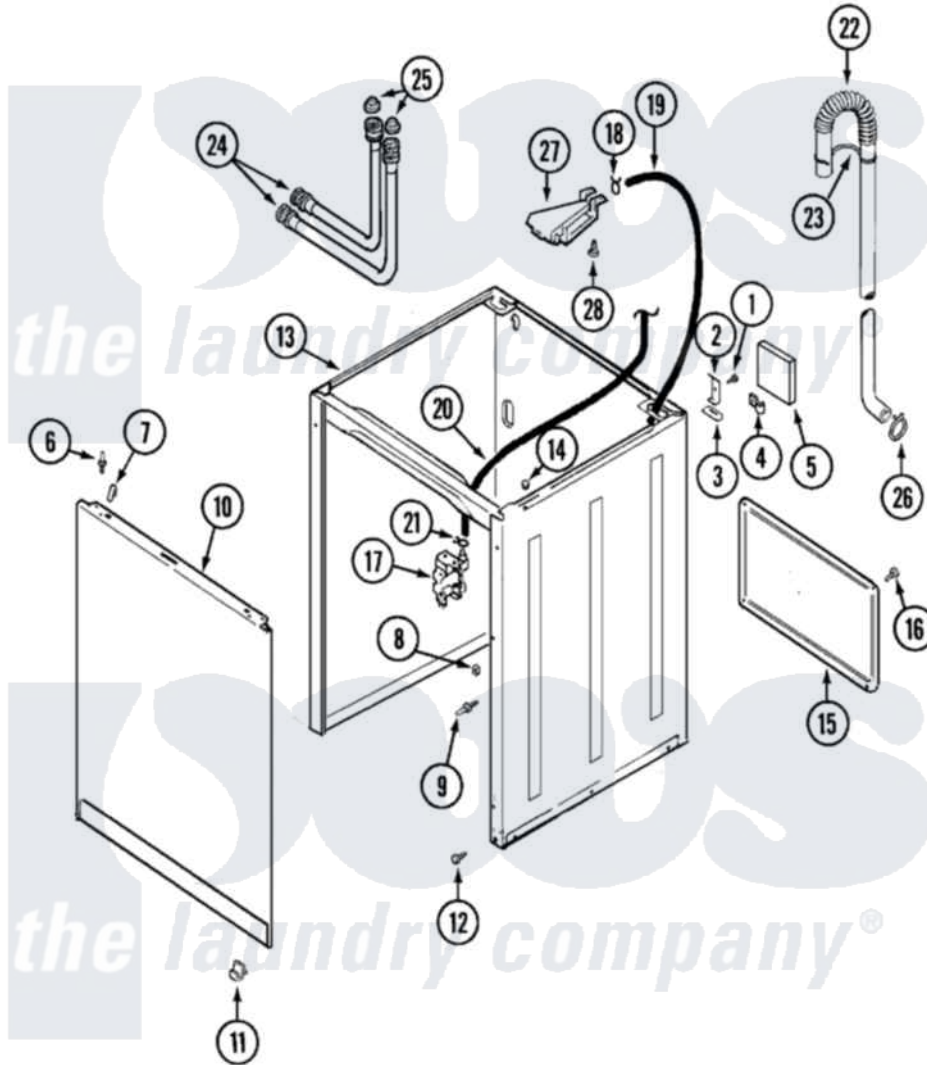

Maytag PAV3200AGW 02 - CABINET

Maytag [Residential Maytag PAV3200AGW Washer Parts](#) Parts Diagram 02 - CABINET
 Click on the part number to view part

Item	Original Part Number	Replaced By	Status	Part Description
1	25-7893			Screw
2	35-2846			Hinge, Cabinet Top
3	35-4128			Pad, Hinge
4	25-7027	16515		Clip
5	35-0706		Not Available	PAD, FOAM
6	53-0643			Pin, Locator
7	25-7220			Clip, Cabinet Top
8	25-0224	3400029		Nut, Adapter Plate
9	53-0200			Sleeve, Locator Pin
"	53-0643			Pin, Locator
10	35-2084			Panel, Front
"	21001281			Damper, Sound Pad
11	53-0120			Clip, Front Panel
"	25-7732	681414		Screw, 10AB X 1/2
12	35-4129			Bumper, Cabinet
13	35-2106	21001871		Cabinet

14	33-2653		Bumper, Cabinet
15	35-2108	21001871	Cabinet
16	25-7732	681414	Screw, 10AB X 1/2
17	22001196		Valve, Water
18	25-7867	596669	Clamp, Manifold
19	35-2378	12002749	Hose, Flume Kit
20	21001060	21001748	Hose, Pressure Switch
21	25-7796	596669	Clamp, Manifold
22	21001512	21001872	Hose, Drain
23	33-9537	22003814	Retainer, Drain Hose
24	35-3400		Inlet Hose Assembly
"	35-3401		Inlet Hose Assembly
25	33-4264N		Strainer And Washer Kit
26	25-7080	285655	Clamp, Hose
27	35-2051	21001760	Flume Assembly / Water Diverter
28	25-3092	90767	Screw, 8A X 3/8 HeX Washer Head Tapping