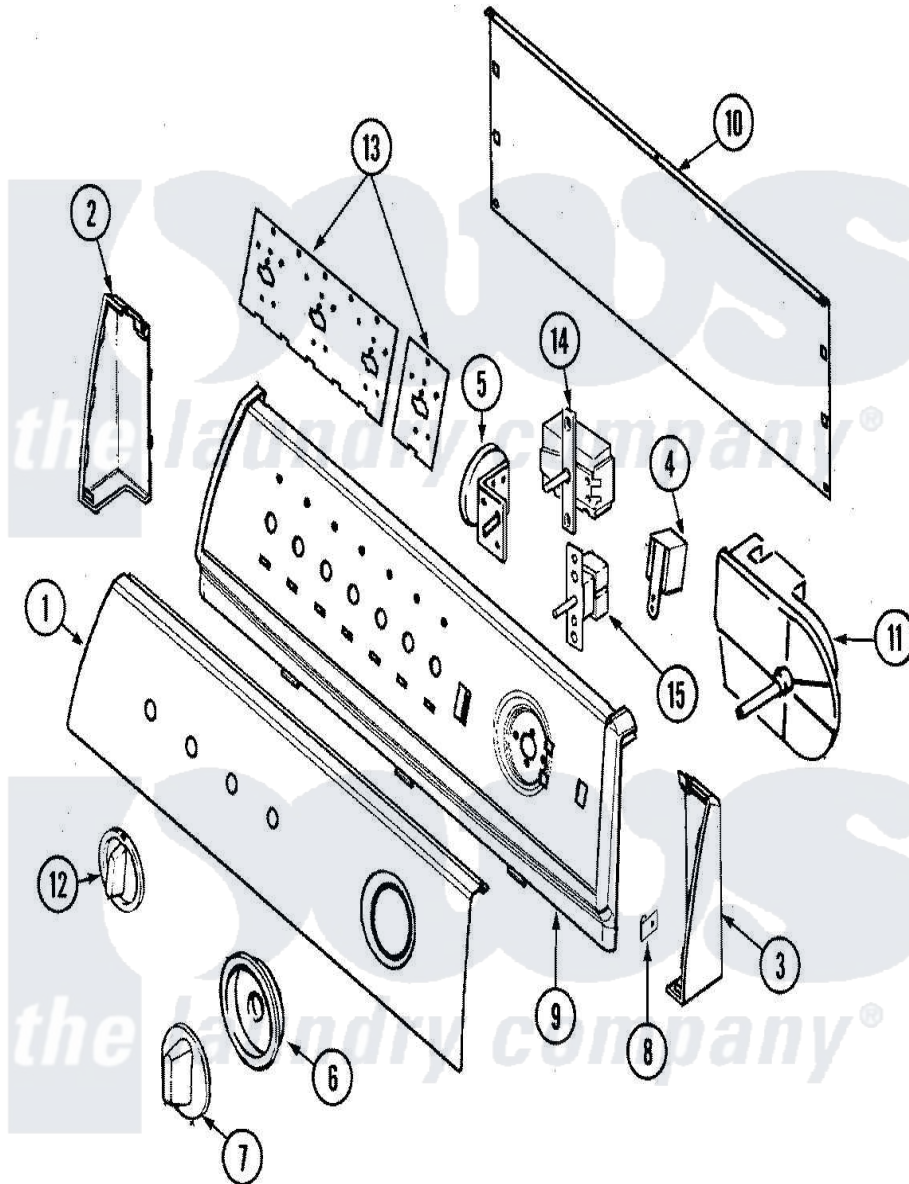

Maytag PAV3200AGW 03 - CONTROL PANEL

Maytag [Residential Maytag PAV3200AGW Washer Parts](#) Parts Diagram 03 - CONTROL PANEL
 Click on the part number to view part

Item	Original Part Number	Replaced By	Status	Part Description
1	21001700			Panel, Control
2	25-3092	90767		Screw, 8A X 3/8 HeX Washer Head Tapping
"	21001641	21001519		Endcap
3	21001630	21001523		Endcap
"	25-3092	90767		Screw, 8A X 3/8 HeX Washer Head Tapping
4	25-3092	90767		Screw, 8A X 3/8 HeX Washer Head Tapping
"	21001491			Switch, Water Temperature
5	21001625	21001741		Switch, Pressure
"	25-3092	90767		Screw, 8A X 3/8 HeX Washer Head Tapping
6	21001600			Skirt, Timer
7	21001594	21001972		Knob, Timer
8	25-7851			Speedclip, End Cap To Top
9	21001640	21002005		Frame, Control Panel
10	25-3457			Screw, Sems

"	25-7933		Ring, Retaining
"	21001527		Shield, Rear
"	25-3092	90767	Screw, 8A X 3/8 HeX Washer Head Tapping
11	21001701		Timer
"	25-3092	90767	Screw, 8A X 3/8 HeX Washer Head Tapping
12	21001525	21002196	Knob-Selector
13	21001603		Shield, Control
"	21001517		Shield, Control
"	53-2504	31001193	Pad, Shield
14	21001687		Switch, Speed
15	31001443		Switch, Two Pos Rotary
16	21001419	Not Available	MANUAL, LAUNDERING TIPS
"	21001702	Not Available	MANUAL, USE & CARE
17	12002417		Wire Kit