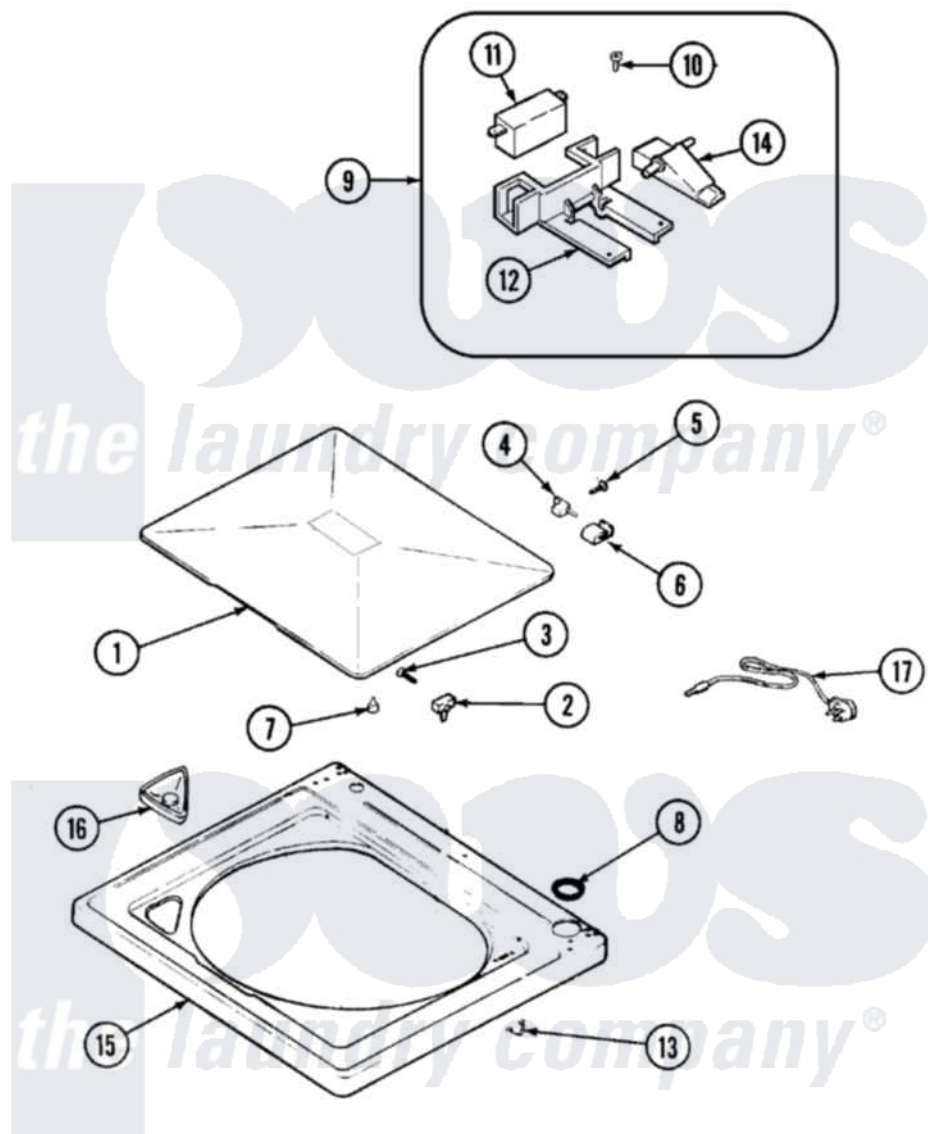

# Maytag PAV3200AGW 04 - TOP

Maytag Residential Maytag PAV3200AGW Washer Parts Parts Diagram 04 - TOP  
 Click on the part number to view part

Item	Original Part Number	Replaced By	Status	Part Description
1	<a href="#">35-2026</a>			Lid
2	<a href="#">43-0057</a>			Actuator, Door Switch
3	<a href="#">25-7438</a>			Screw
4	<a href="#">35-2045</a>			Pin, Hinge
5	<a href="#">25-7893</a>			Screw
6	<a href="#">35-2044</a>			Hinge, Lid
7	<a href="#">35-0581</a>			Bumper, Door
8	<a href="#">35-2063</a>			Bushing, Insulator
10	21001136	<a href="#">3400872</a>		Screw, 8-18 X 3/8
11	<a href="#">21001744</a>			Switch, Lid
12	<a href="#">21001135</a>			Housing, Lid Switch
13	<a href="#">25-7878</a>			Clip
14	<a href="#">21001134</a>			Lever, Lid Switch
15	<a href="#">21001602</a>			Top, Cabinet
16	<a href="#">21001597</a>			Dispenser, Bleach
17	<a href="#">21001644</a>			Assembly, Lead And Sleeve

"	21001458	<a href="#">10091101</a>	Block-Fuse
"	<a href="#">21001457</a>		Fuse
"	<a href="#">35-1007</a>		Strain Relief
"	21001645	Not Available	CORD, POWER