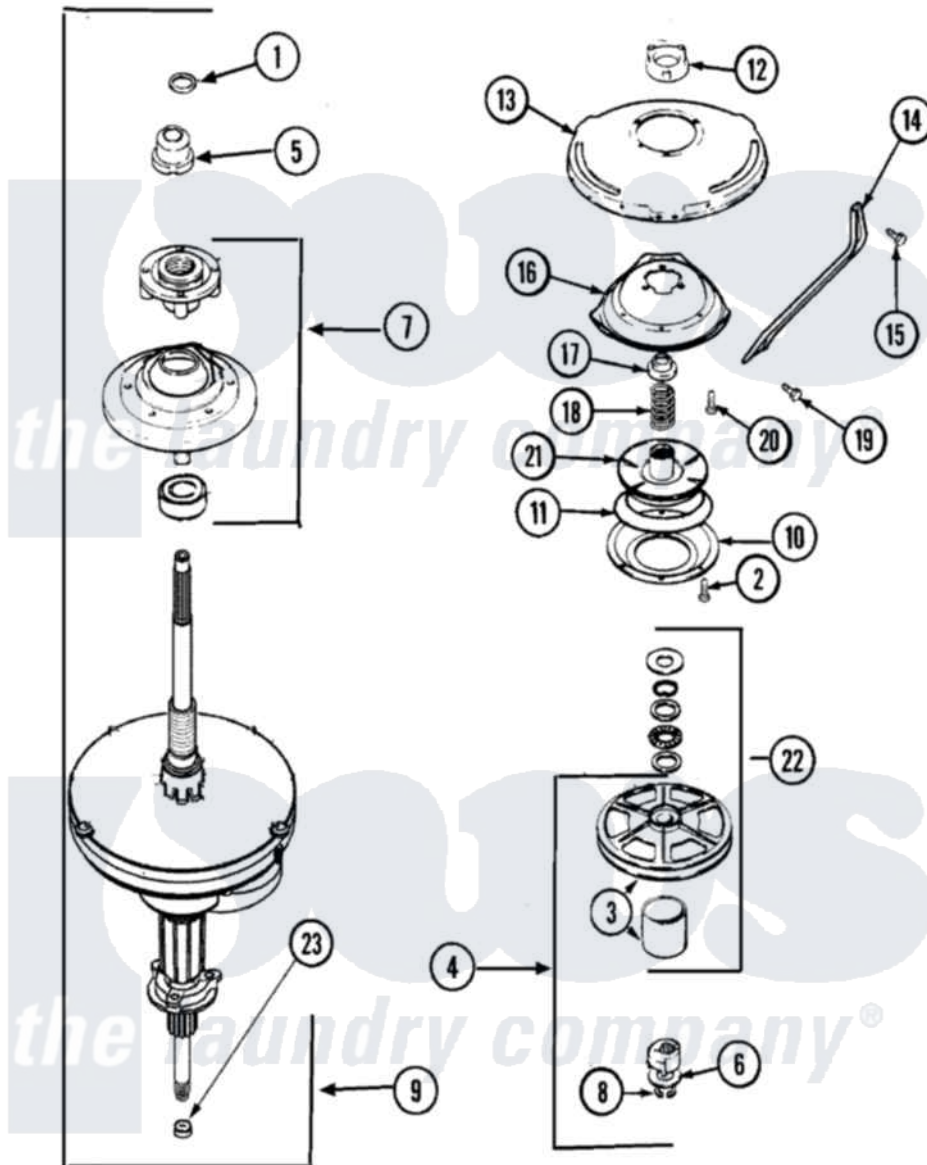

Maytag PAV3200AGW 06 - TRANSMISSION (SERIES 17)

Maytag Residential Maytag PAV3200AGW Washer Parts Parts Diagram 06 - TRANSMISSION (SERIES 17)
 Click on the part number to view part

Item	Original Part Number	Replaced By	Status	Part Description
1	25-7941			"O" Ring, Agr Drive Shaft
2	21001065			Screw, No.10-24 x .50 Hxnibhd
3	12001797	12002213		Thrust Bearing Kit
4	LA-2007	12002213		Thrust Bearing Kit
5	21001533	35-5655-1		Seal
6	35-2132			Washer, 1.25ODX.530IDX.032
"	35-2082			Washer, 1.25ODX.530IDX.062
7	21001868	W10219156		Tub Seal
8	25-7854			Ring, Retaining
9	21001867	35-6615		Ht TranS S
10	35-2018	35-6918		Stator, Brake
11	21001161	21002026		Snubber
12	35-2205			Bearing, Spin
"	21001511	12001562		Bearing Assembly
13	21001518			Support, Tub
14	21001532			Brace, Tub

15	21001858		Screw 5/16-18 x 1/2
16	21001163		Housing, Suspension
17	35-2017		Retainer, Brake Spring
18	21001647	21001910	Spring, Brake
19	25-7930	21001858	Screw 5/16-18 x 1/2
20	21001509		Screw, High Performance Plastic
21	35-2948	35-6714	Brake Roto
22	12500036	12002213	Thrust Bearing Kit