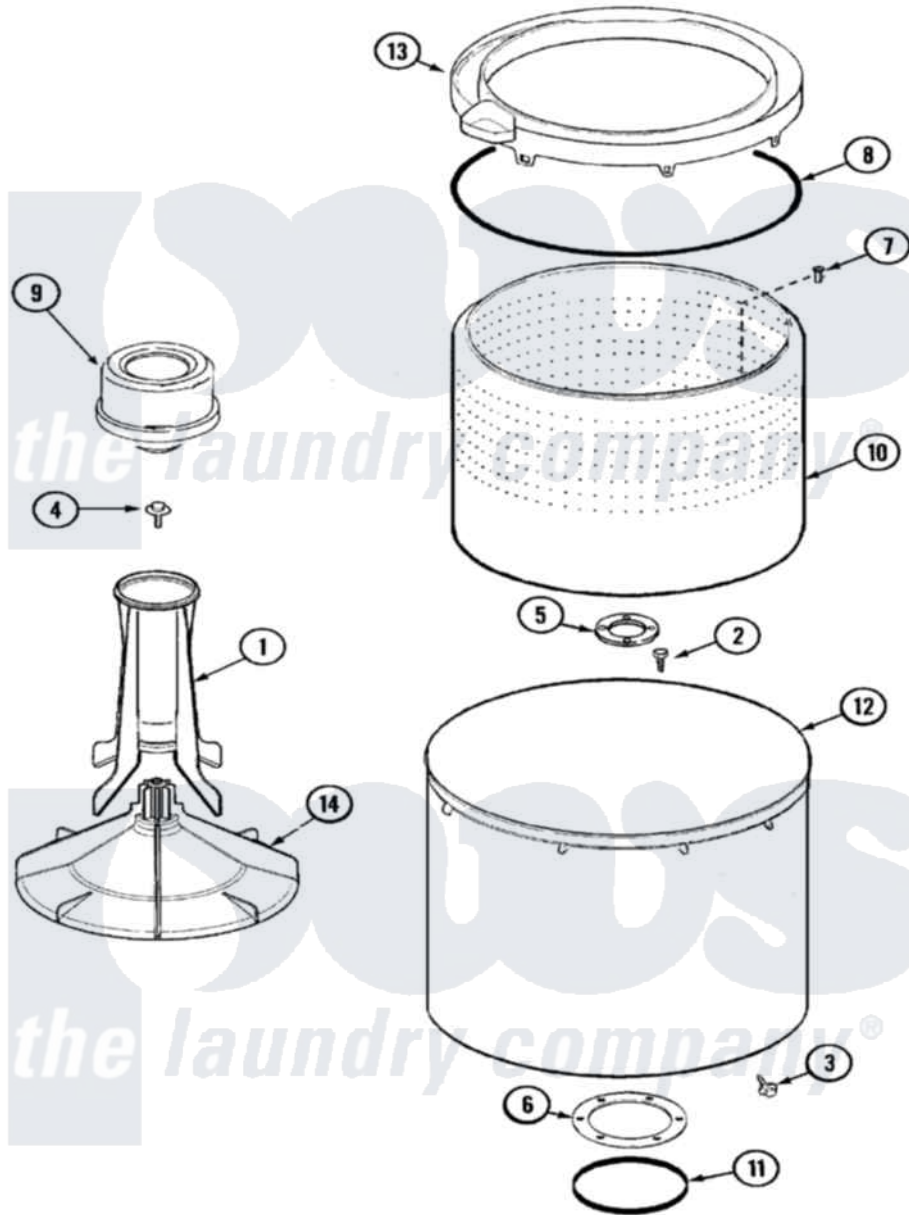

Maytag PAV3200AGW 07 - TUB

Maytag Residential Maytag PAV3200AGW Washer Parts Parts Diagram 07 - TUB
 Click on the part number to view part

Item	Original Part Number	Replaced By	Status	Part Description
1	21001521			Top, Agitator
2	21001510	22002947		Bolt, Tub
3	25-7953	22002933		Screw
4	25-7948	W10309247		Screw
5	35-3685			Gasket, Basket To Centerpost
6	35-3686			Gasket, Tub To Housing
7	25-7967	3400504		Screw
8	35-2328			Seal, Tub Top
9	21001905			Dispenser, Fabric
10	21001529			Basket Assembly
11	35-2978			Seal, Tub/Housing
12	35-3700			Tub Assembly
13	21001531		Not Available	TOP, TUB (PLASTIC)
14	21001530			Base, Agitator