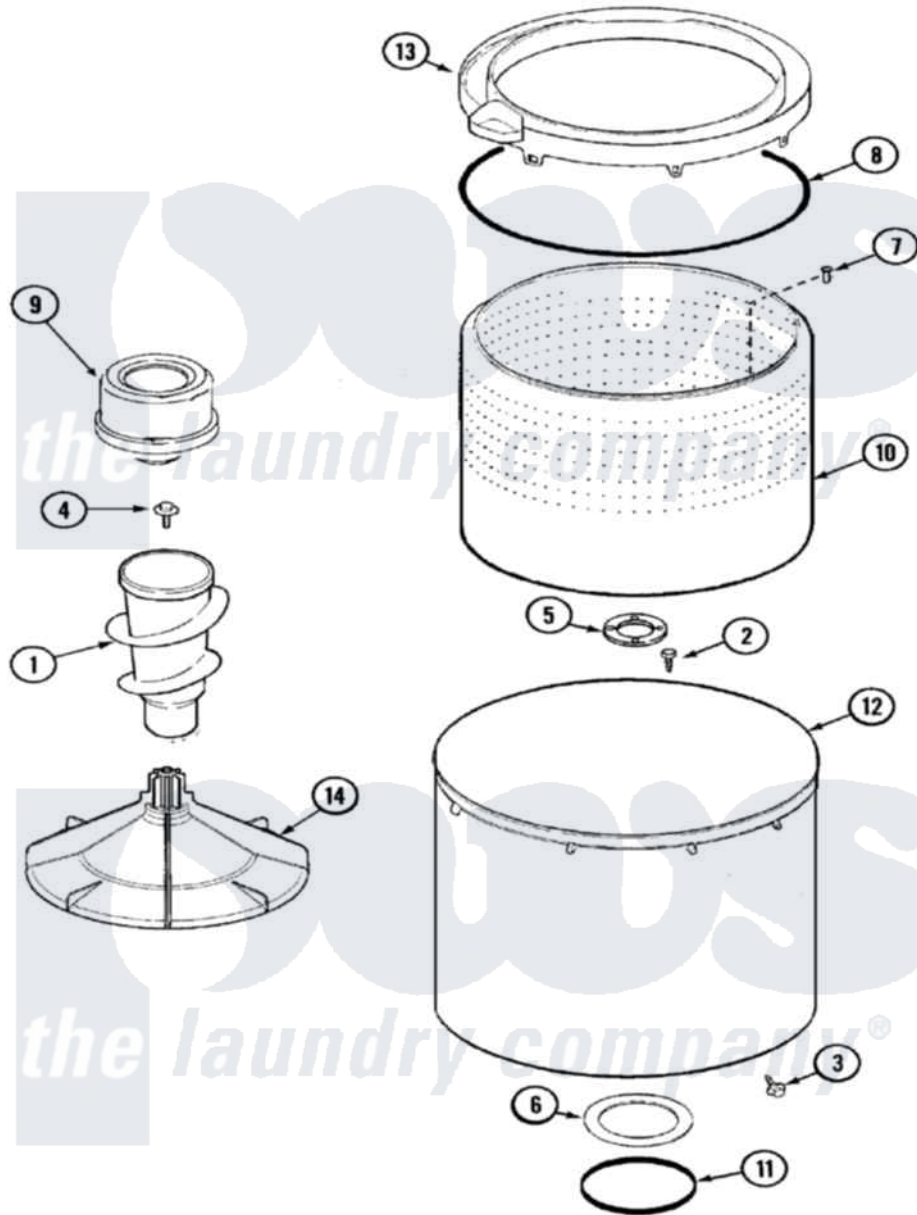

# Maytag PAV3200AWW 06 - TUB

Maytag Residential Maytag PAV3200AWW Washer Parts Parts Diagram 06 - TUB  
 Click on the part number to view part

Item	Original Part Number	Replaced By	Status	Part Description
1	21001593	<a href="#">21001878</a>		Auger/Post Assembly
2	21001510	<a href="#">22002947</a>		Bolt, Tub
3	25-7953	<a href="#">22002933</a>		Screw
4	25-7948	<a href="#">W10309247</a>		Screw
5	<a href="#">35-3685</a>			Gasket, Basket To Centerpost
6	<a href="#">35-3686</a>			Gasket, Tub To Housing
7	25-7967	<a href="#">3400504</a>		Screw
8	<a href="#">35-2328</a>			Seal, Tub Top
9	<a href="#">21001905</a>			Dispenser, Fabric
10	<a href="#">21001529</a>			Basket Assembly
11	<a href="#">35-2978</a>			Seal, Tub/Housing
12	<a href="#">35-3700</a>			Tub Assembly
13	21001531		Not Available	TOP, TUB (PLASTIC)
14	<a href="#">21001530</a>			Base, Agitator