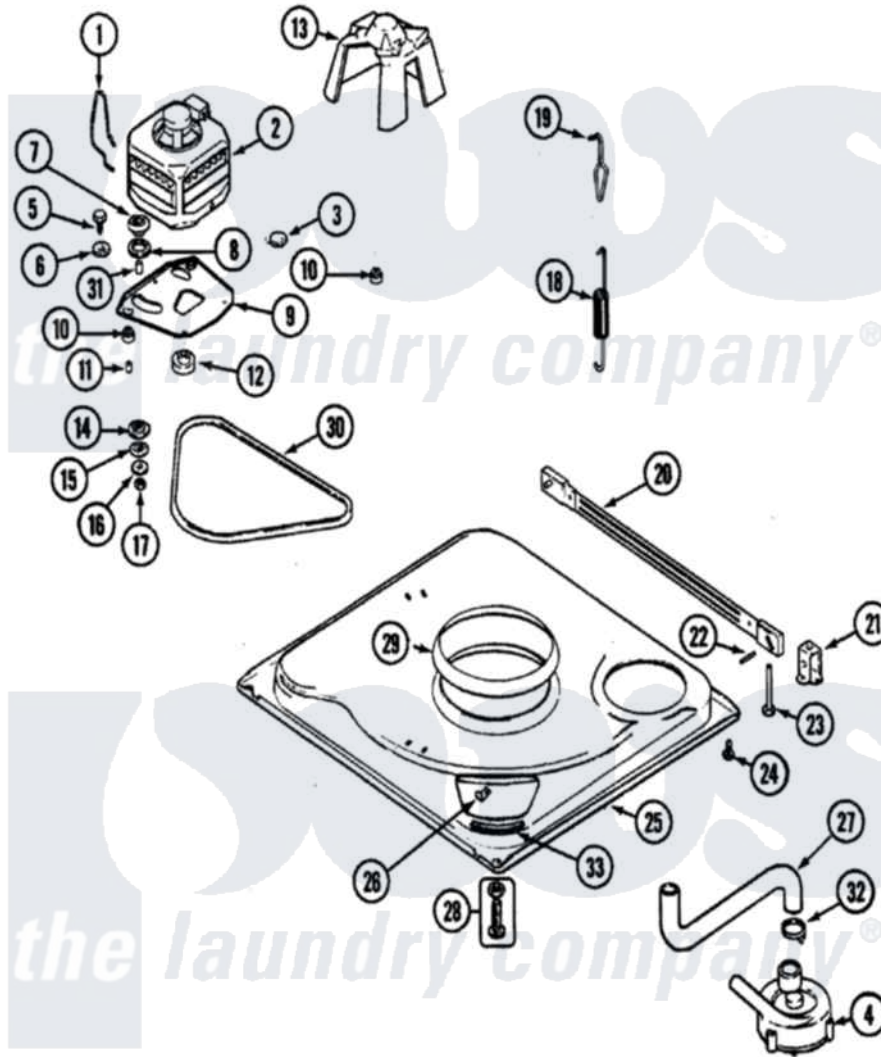

Maytag PAV3240AWW 01 - BASE

Maytag [Residential Maytag PAV3240AWW Washer Parts](#) Parts Diagram 01 - BASE
 Click on the part number to view part

Item	Original Part Number	Replaced By	Status	Part Description
1	21001110	22004376		Spring, Motor Pivot
2	21001750	21001950		MoTor, 2SP 1/2hp 120V/60Hz Hi-Tor
3	21001486			Foot Slide, Isolator
4	21001873	35-6780		Pump-Water
"	21001732	35-6465		Pump Assem
5	25-7833	21001977		Screw
6	25-7834			Washer, Motor/Base Screw
7	33-9946			Isolator, Motor
8	35-3570			Washer, Motor Pivot
9	21001366	21001783		Plate And Screw Assembly
10	35-3646			Isolator, Motor Plate
11	25-7831			Spacer, Mounting
12	21001506	21001950		MoTor, 2SP 1/2hp 120V/60Hz Hi-Tor
13	22002721			Shield, Motor
14	35-3571			Slide, Motor Pivot

15	33-9967		Washer, Motor Isolator
16	25-7047		Washer, Flat
17	25-7325	Y707702	Locknut
18	21001598		Spring, Suspension
19	21001166		Hook, Suspension Spring
20	21001754	21001881	Bar, Stabilizer
21	35-2046		Bracket, Stabilizer
22	35-2052		Pin, Stabilizer
23	35-3020	22004469	Leg And Foot Self Stabalizing
24	31001041	308685	Side Trim)
25	21001169	12002701	Base Kit
"	21001893	12002701	Base Kit
26	25-7845		Speednut, Motor
27	35-3584	21001915	Hose, Tub To Pump
"	21001915		Hose, Tub To Pump
28	35-3507	25001119	Foot And Pad Assembly
29	21001161	21002026	Snubber
30	35-2512	Not Available	BELT SHIELD
"	21352320		Belt, Drive
31	25-7830		Spacer
32	25-6068	285655	Clamp, Hose
33	35-2065		Pad, Motor Plate