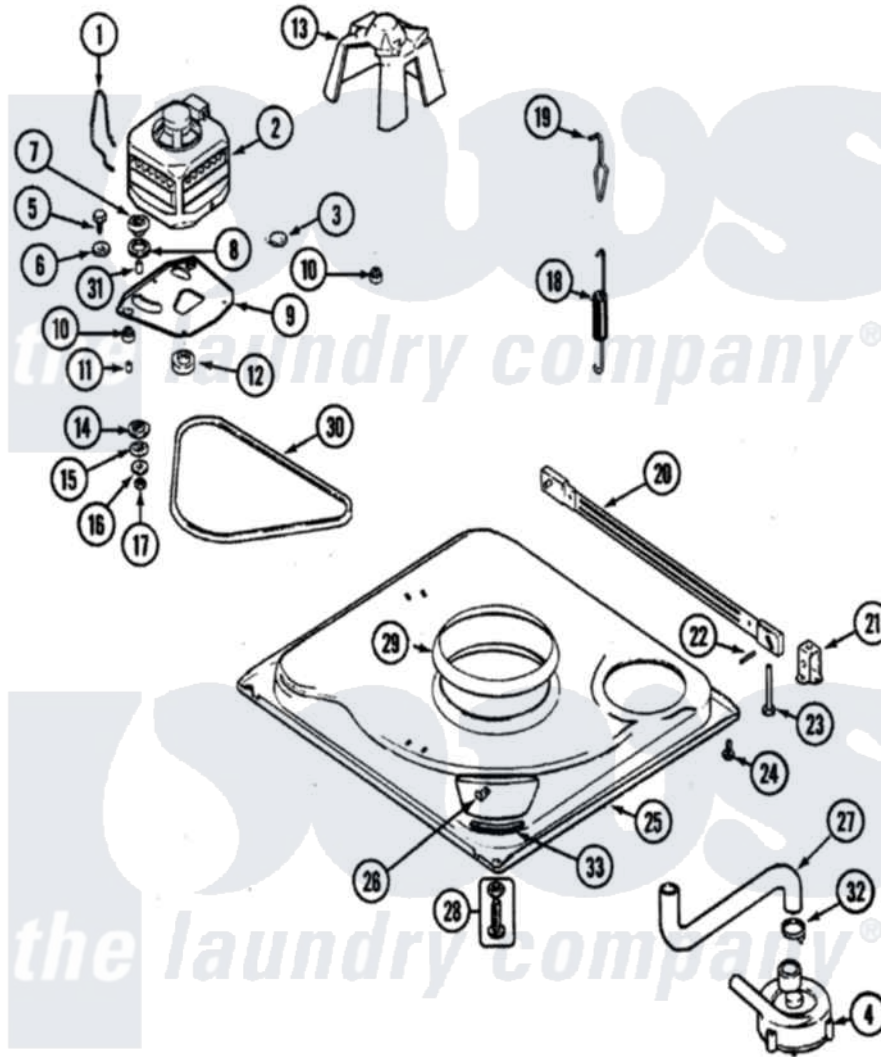

Maytag PAV3240AWW 02 - BASE (SERIES 19)

Maytag [Residential Maytag PAV3240AWW Washer Parts](#) Parts Diagram 02 - BASE (SERIES 19)
 Click on the part number to view part

Item	Original Part Number	Replaced By	Status	Part Description
1	21001110	22004376		Spring, Motor Pivot
2	21001750	21001950		MoTor, 2SP 1/2hp 120V/60Hz Hi-Tor
3	21001486			Foot Slide, Isolator
4	21001873	35-6780		Pump-Water
5	25-7833	21001977		Screw
6	25-7834			Washer, Motor/Base Screw
7	33-9946			Isolator, Motor
8	35-3570			Washer, Motor Pivot
9	21001783			Plate And Screw Assembly
10	35-3646			Isolator, Motor Plate
11	25-7831			Spacer, Mounting
12	21001506	21001950		MoTor, 2SP 1/2hp 120V/60Hz Hi-Tor
13	22002721			Shield, Motor
14	35-3571			Slide, Motor Pivot
15	33-9967			Washer, Motor Isolator

16	25-7047		Washer, Flat
17	25-7325	Y707702	Locknut
18	12002102	12002773	Spring
19	21001166		Hook, Suspension Spring
20	21001754	21001881	Bar, Stabilizer
21	35-2046		Bracket, Stabilizer
22	35-2052		Pin, Stabilizer
23	35-3020	22004469	Leg And Foot Self Stabilizing
24	25-7828	489483	Screw 10-32 X 1/2
25	21001893	12002701	Base Kit
26	25-7845		Speednut, Motor
27	21001915		Hose, Tub To Pump
28	35-3507	25001119	Foot And Pad Assembly
29	21001161	21002026	Snubber
30	21352320		Belt, Drive
31	25-7830		Spacer
32	25-6068	285655	Clamp, Hose
33	35-2065		Pad, Motor Plate