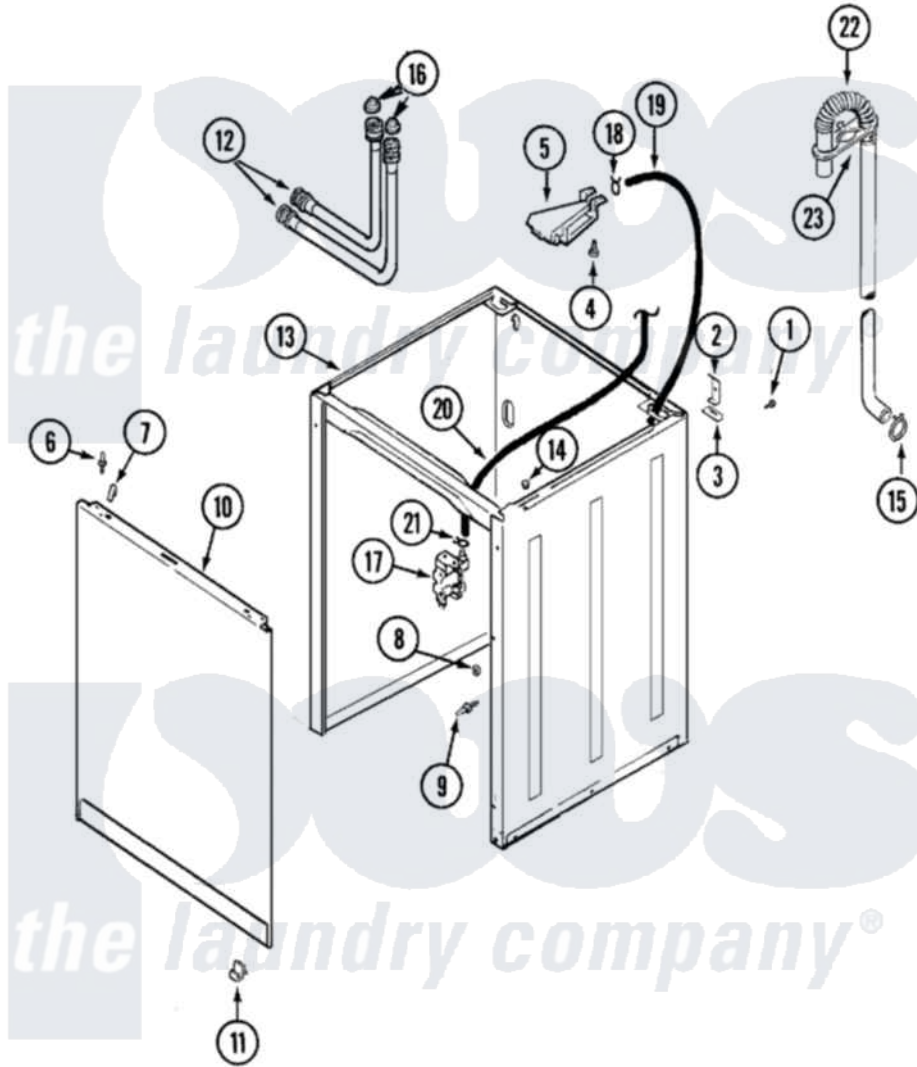

Maytag PAV3240AWW 03 - CABINET

Maytag [Residential Maytag PAV3240AWW Washer Parts](#) Parts Diagram 03 - CABINET
 Click on the part number to view part

Item	Original Part Number	Replaced By	Status	Part Description
1	25-7732	681414		Screw, 10AB X 1/2
2	35-2846			Hinge, Cabinet Top
3	35-4128			Pad, Hinge
4	25-3092	90767		Screw, 8A X 3/8 HeX Washer Head Tapping
5	21001760			Flume Assembly / Water Diverter
6	53-0643			Pin, Locator
7	25-7220			Clip, Cabinet Top
8	25-0224	3400029		Nut, Adapter Plate
9	53-0643			Pin, Locator
10	35-2084			Panel, Front
11	31001041	308685		Side Trim)
"	53-0120			Clip, Front Panel
12	33-7046	89503		Hose-Inlet
"	33-7891	89503		Hose-Inlet
13	21001281			Damper, Sound Pad

"	12001801	21001871	Cabinet
14	33-2653		Bumper, Cabinet
15	25-7080	285655	Clamp, Hose
16	33-4264N		Strainer And Washer Kit
17	21001747	21001932	Valve, Water Inlet
"	35-2374N		Valve, Water
18	25-7867	596669	Clamp, Manifold
19	35-2378	12002749	Hose, Flume Kit
20	21001749	21001748	Hose, Pressure Switch
21	25-7796	596669	Clamp, Manifold
22	21001513	21001872	Hose, Drain
23	22002701	22003814	Retainer, Drain Hose