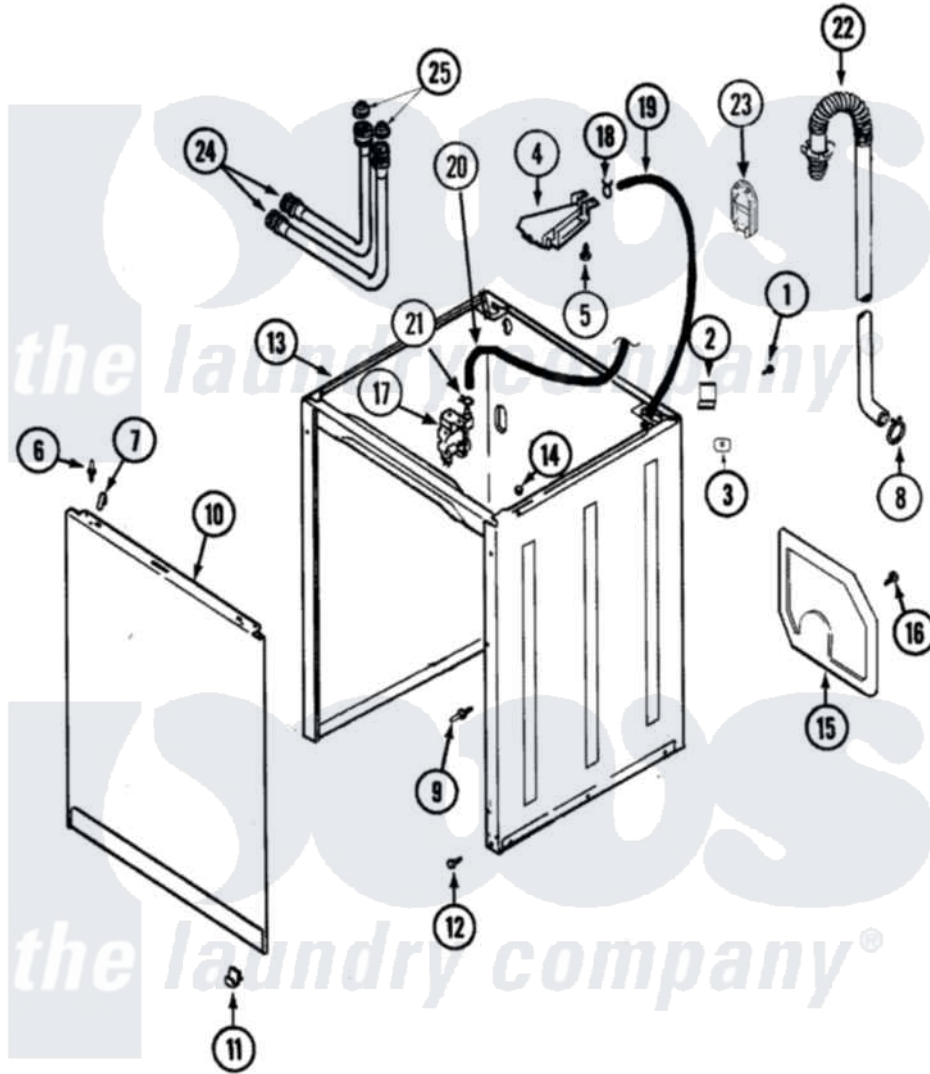

Maytag PAV3240AWW 04 - CABINET (SERIES 16)

Maytag [Residential Maytag PAV3240AWW Washer Parts](#) Parts Diagram 04 - CABINET (SERIES 16)
 Click on the part number to view part

Item	Original Part Number	Replaced By	Status	Part Description
1	25-7893			Screw
2	35-2846			Hinge, Cabinet Top
3	35-4128			Pad, Hinge
4	21001760			Flume Assembly / Water Diverter
5	25-3092	90767		Screw, 8A X 3/8 HeX Washer Head Tapping
6	25-0224	3400029		Nut, Adapter Plate
"	53-0643			Pin, Locator
"	53-0200			Sleeve, Locator Pin
7	25-7220			Clip, Cabinet Top
8	21001875	285655		Clamp, Hose
9	21001829			Post, Locating
10	35-2084			Panel, Front
"	21001281			Damper, Sound Pad
11	53-0120			Clip, Front Panel
"	25-7732	681414		Screw, 10AB X 1/2

12	35-4129		Bumper, Cabinet
13	21001871		Cabinet
14	33-2653		Bumper, Cabinet
15	21001876		Shield, Rear
16	25-7732	681414	Screw, 10AB X 1/2
17	21001747	21001932	Valve, Water Inlet
18	25-7867	596669	Clamp, Manifold
19	35-2378	12002749	Hose, Flume Kit
20	21001749	21001748	Hose, Pressure Switch
21	25-7796	596669	Clamp, Manifold
22	21001872		Hose, Drain
23	21001874		Outlet, Drain Hose
24	33-7046	89503	Hose-Inlet
"	33-7891	89503	Hose-Inlet
25	33-4264N		Strainer And Washer Kit