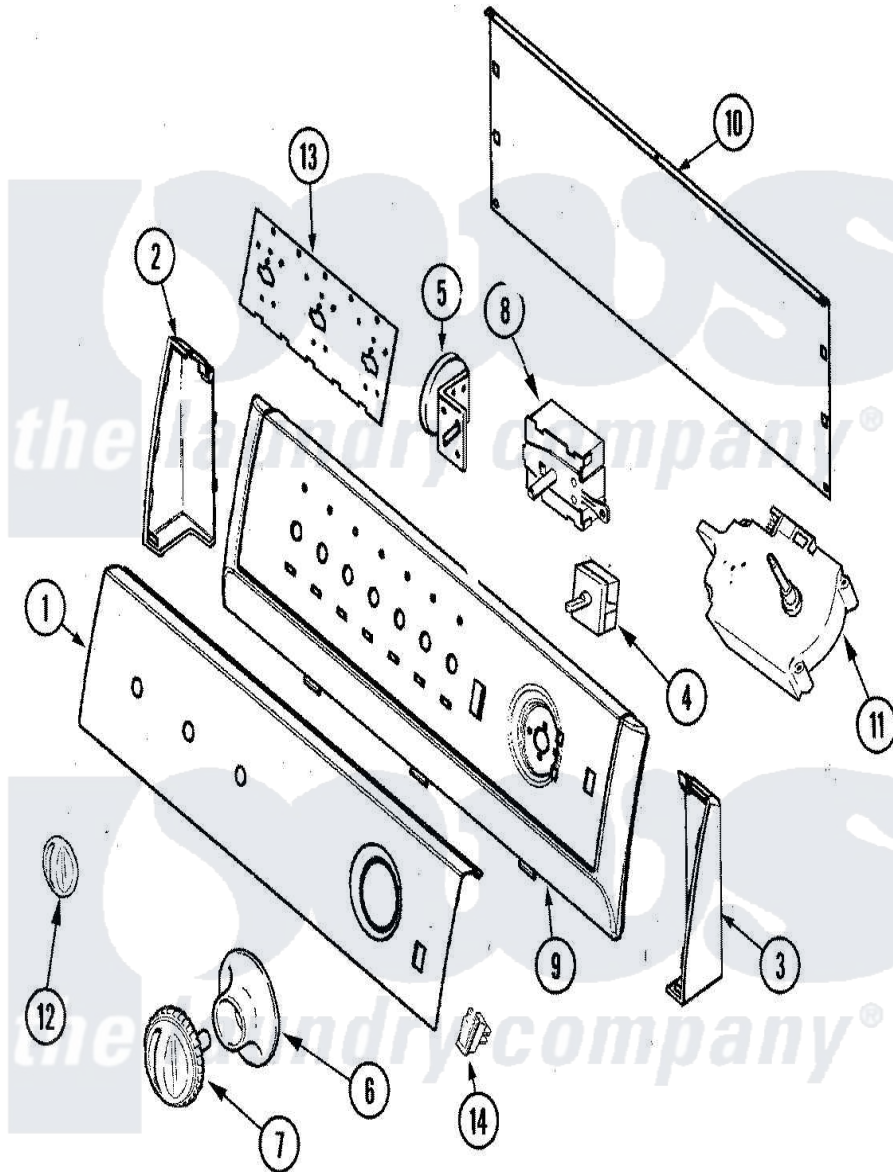

# Maytag PAV3240AWW 05 - CONTROL PANEL

Maytag [Residential Maytag PAV3240AWW Washer Parts](#) Parts Diagram 05 - CONTROL PANEL  
 Click on the part number to view part

Item	Original Part Number	Replaced By	Status	Part Description
1	<a href="#">21001828</a>			Panel, Control
2	<a href="#">21001519</a>			Endcap
"	25-3092	<a href="#">90767</a>		Screw, 8A X 3/8 HeX Washer Head Tapping
3	<a href="#">21001523</a>			Endcap
"	25-3092	<a href="#">90767</a>		Screw, 8A X 3/8 HeX Washer Head Tapping
4	25-3092	<a href="#">90767</a>		Screw, 8A X 3/8 HeX Washer Head Tapping
"	<a href="#">21001226</a>			Switch, Water Temp. 4 Position
5	<a href="#">21001554</a>			Switch, Water Level
"	25-3092	<a href="#">90767</a>		Screw, 8A X 3/8 HeX Washer Head Tapping
"	<a href="#">21001882</a>			Switch, Pressure
6	<a href="#">21001600</a>			Skirt, Timer
7	21001594	<a href="#">21001972</a>		Knob, Timer
8	21001140	<a href="#">21001898</a>		Switch, Speed

9	21001745	Not Available	FRAME (WHT)
10	<a href="#">21001527</a>		Shield, Rear
"	25-3092	<a href="#">90767</a>	Screw, 8A X 3/8 HeX Washer Head Tapping
11	<a href="#">21001595</a>		Timer
"	25-3092	<a href="#">90767</a>	Screw, 8A X 3/8 HeX Washer Head Tapping
12	21001525	<a href="#">21002196</a>	Knob-Selector
13	<a href="#">21001603</a>		Shield, Control
14	<a href="#">21001813</a>		Switch, Rocker
15	<a href="#">21001718</a>		Manual, Use And Care
16	<a href="#">21001805</a>		Harness, Wire
17	<a href="#">21001805</a>		Harness, Wire
"	<a href="#">21001947</a>		Harness, Wiring
18	<a href="#">12002417</a>		Wire Kit