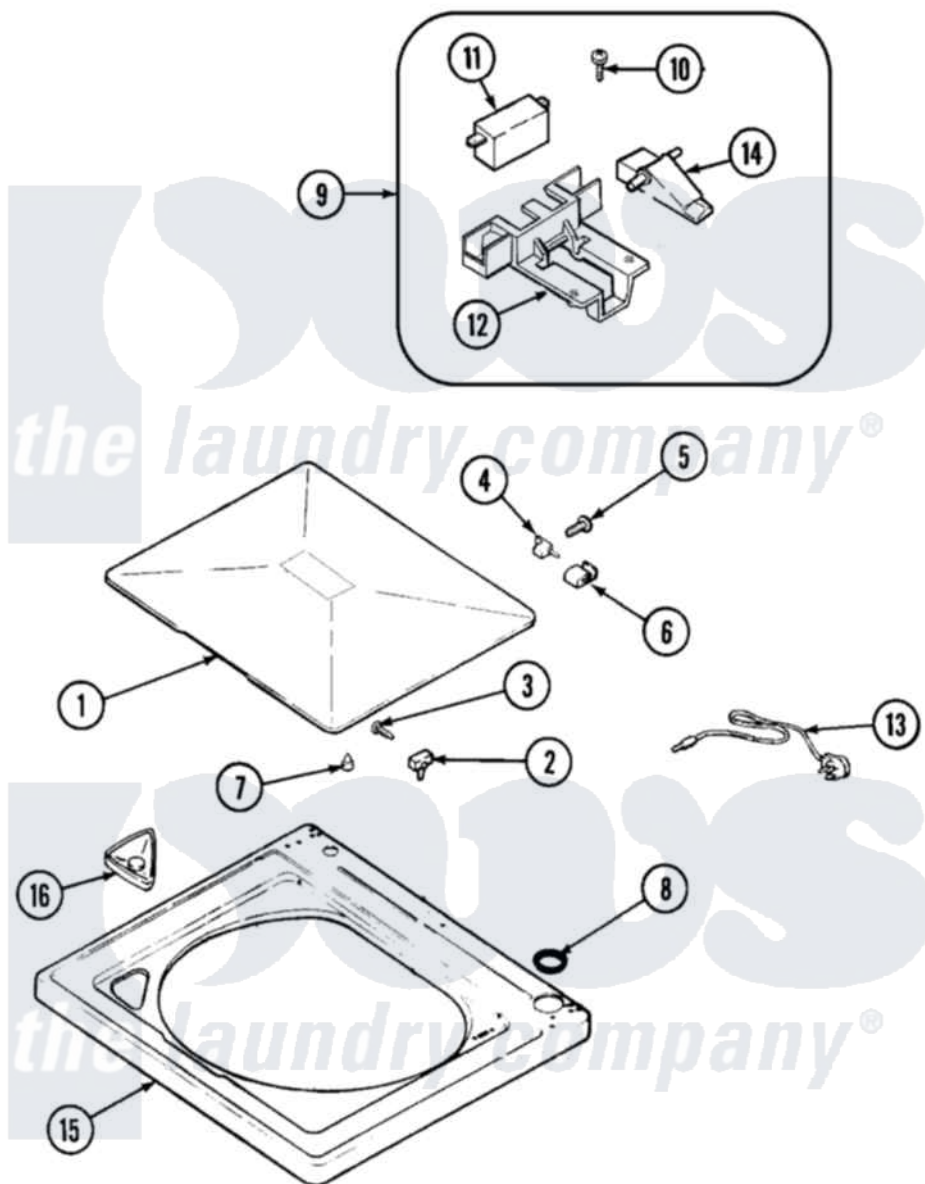

Maytag PAV3240AWW 06 - TOP

Maytag [Residential Maytag PAV3240AWW Washer Parts](#) Parts Diagram 06 - TOP
 Click on the part number to view part

Item	Original Part Number	Replaced By	Status	Part Description
1	35-2026			Lid
2	43-0057			Actuator, Door Switch
3	25-7438			Screw
4	35-2045			Pin, Hinge
5	25-7893			Screw
6	35-2044			Hinge, Lid
7	35-0581			Bumper, Door
8	35-2063			Bushing, Insulator
9	12001187			Kit, Lid Switch Assembly
10	21001136	3400872		Screw, 8-18 X 3/8
11	21001148	12001187		Kit, Lid Switch Assembly
12	21001135			Housing, Lid Switch
13	21001592			Cord, Power
14	21001134			Lever, Lid Switch
15	21001602			Top, Cabinet
16	21001597			Dispenser, Bleach