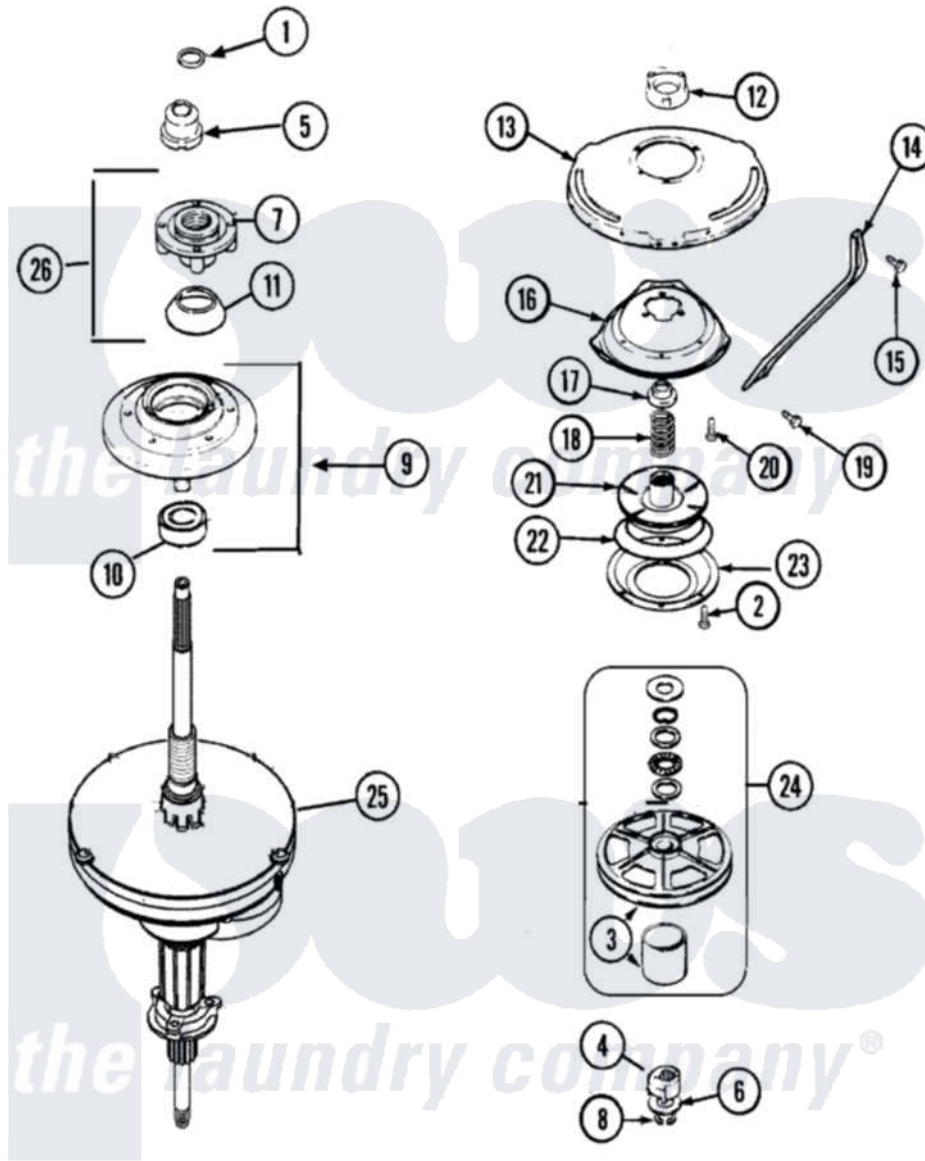

Maytag PAV3240AWW 07 - TRANSMISSION

Maytag Residential Maytag PAV3240AWW Washer Parts Parts Diagram 07 - TRANSMISSION
 Click on the part number to view part

Item	Original Part Number	Replaced By	Status	Part Description
1	25-7941			"O" Ring, Agr Drive Shaft
2	21001065			Screw, No.10-24 x .50 Hxnibhd
3	12001797	12002213		Thrust Bearing Kit
4	LA-2007	12002213		Thrust Bearing Kit
5	21001533	35-5655-1		Seal
6	35-2132			Washer, 1.25ODX.530IDX.032
"	35-2082			Washer, 1.25ODX.530IDX.062
7	21001515	12001598		Tub Seal Assembly--W
8	25-7854			Ring, Retaining
9	12001561			Bearing And Seal Housing Assembly
10	35-2205			Bearing, Spin
11	35-2974			Tub Seal/Hub Assembly
12	12001562			Bearing Assembly
"	35-2205			Bearing, Spin
13	21001518			Support, Tub
14	21001532			Brace, Tub

15	25-7930	21001858	Screw 5/16-18 x 1/2
16	21001163		Housing, Suspension
17	35-2017		Retainer, Brake Spring
18	21001647	21001910	Spring, Brake
19	25-7930	21001858	Screw 5/16-18 x 1/2
20	21001509		Screw, High Performance Plastic
21	35-2948	35-6714	Brake Roto
22	21001161	21002026	Snubber
23	21001761	35-6918	Stator, Brake
24	12500036	12002213	Thrust Bearing Kit
25	21001536	35-6615	Ht TranS S
26	12001598		Tub Seal Assembly--W