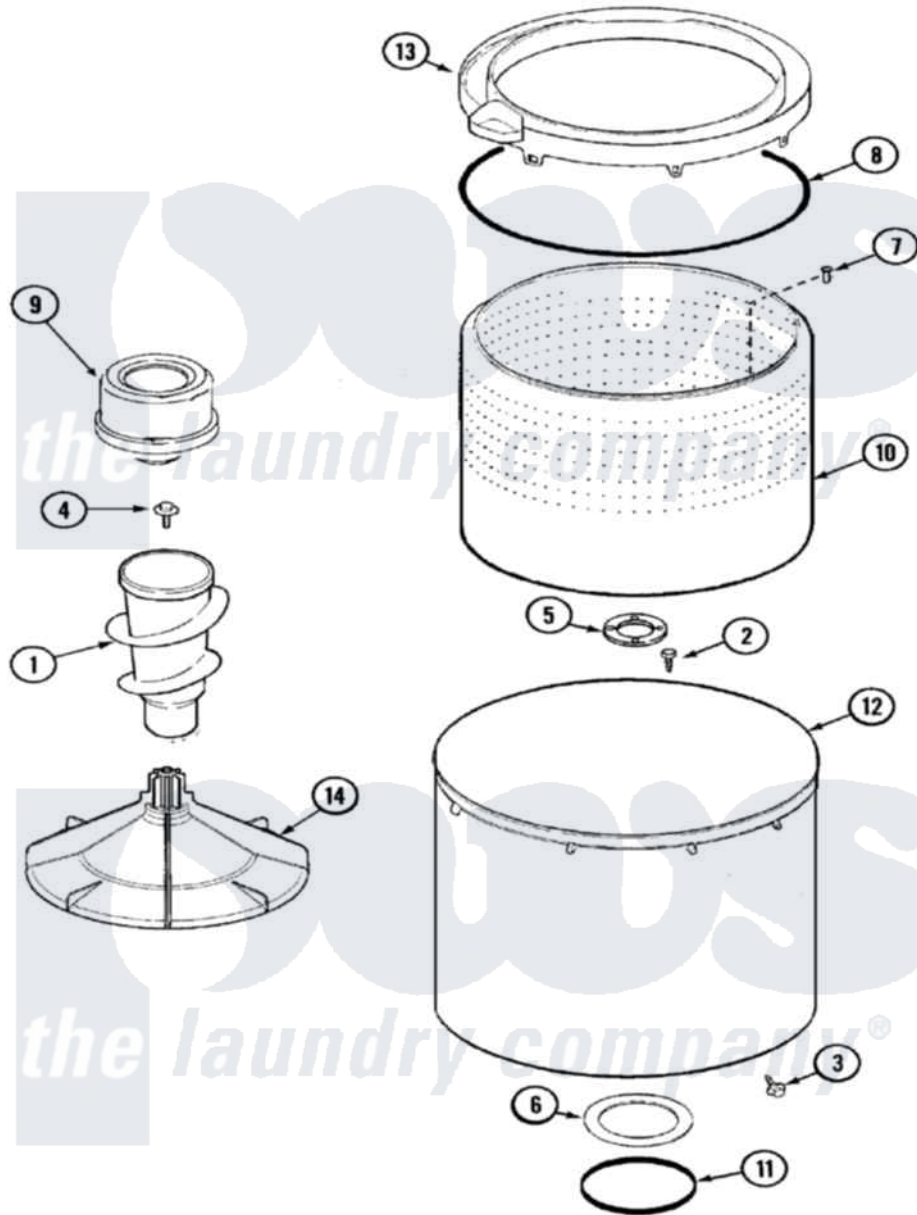

Maytag PAV3240AWW 09 - TUB

Maytag Residential Maytag PAV3240AWW Washer Parts Parts Diagram 09 - TUB
 Click on the part number to view part

Item	Original Part Number	Replaced By	Status	Part Description
1	22003437	21001878		Auger/Post Assembly
2	21001510	22002947		Bolt, Tub
3	25-7953	22002933		Screw
4	25-7948	W10309247		Screw
5	35-3685			Gasket, Basket To Centerpost
6	35-3686			Gasket, Tub To Housing
7	25-7967	3400504		Screw
8	35-2328			Seal, Tub Top
9	21001905			Dispenser, Fabric
10	21001529			Basket Assembly
11	35-2978			Seal, Tub/Housing
12	35-3700			Tub Assembly
13	21001531		Not Available	TOP, TUB (PLASTIC)
14	21001530			Base, Agitator