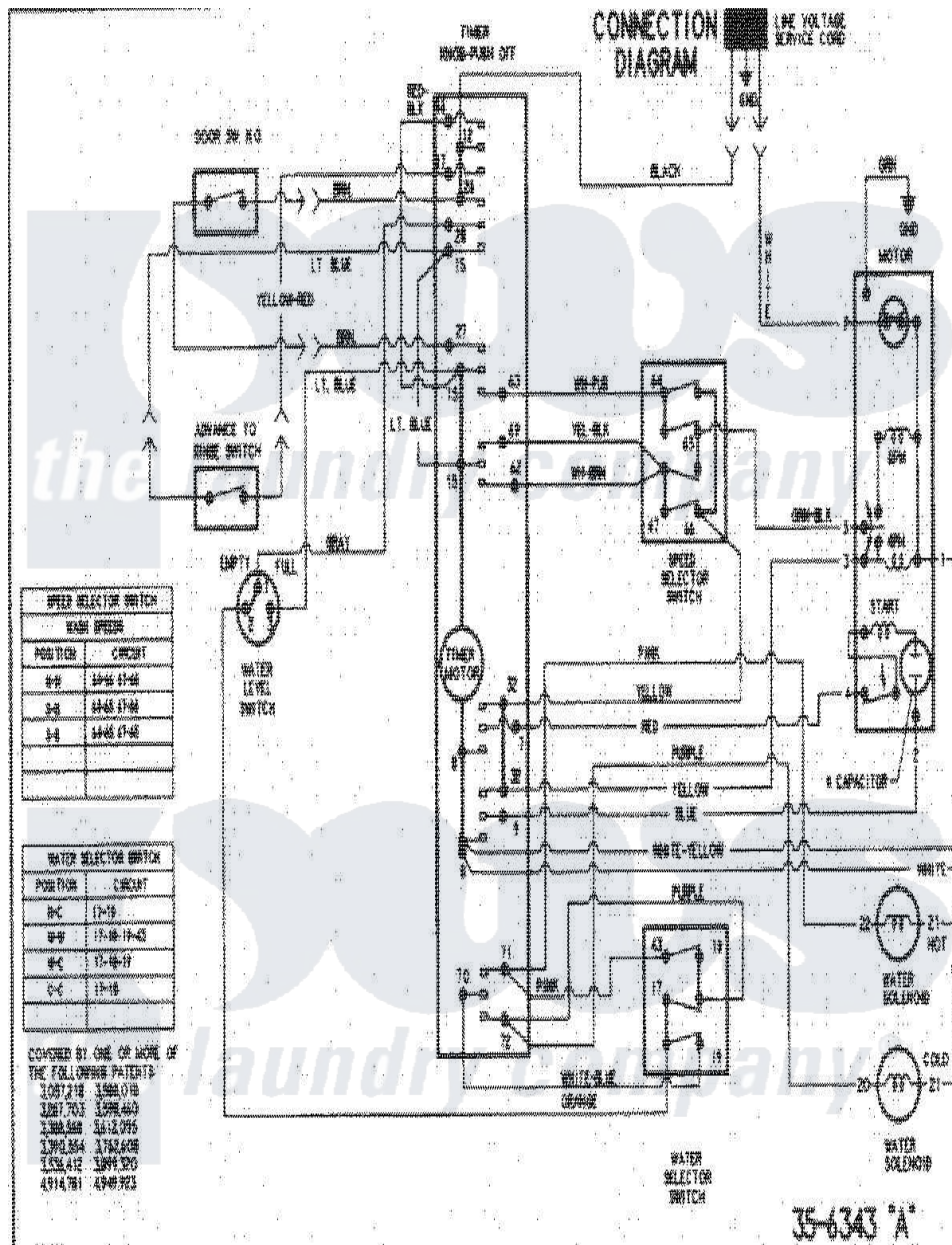

# Maytag PAV3240AWW 10 - WIRING INFORMATION

Maytag Residential Maytag PAV3240AWW Washer Parts Parts Diagram 10 - WIRING INFORMATION  
 Click on the part number to view part

Item	Original Part Number	Replaced By	Status	Part Description
NI	15002900		Not Available	WIRING INFORMATION