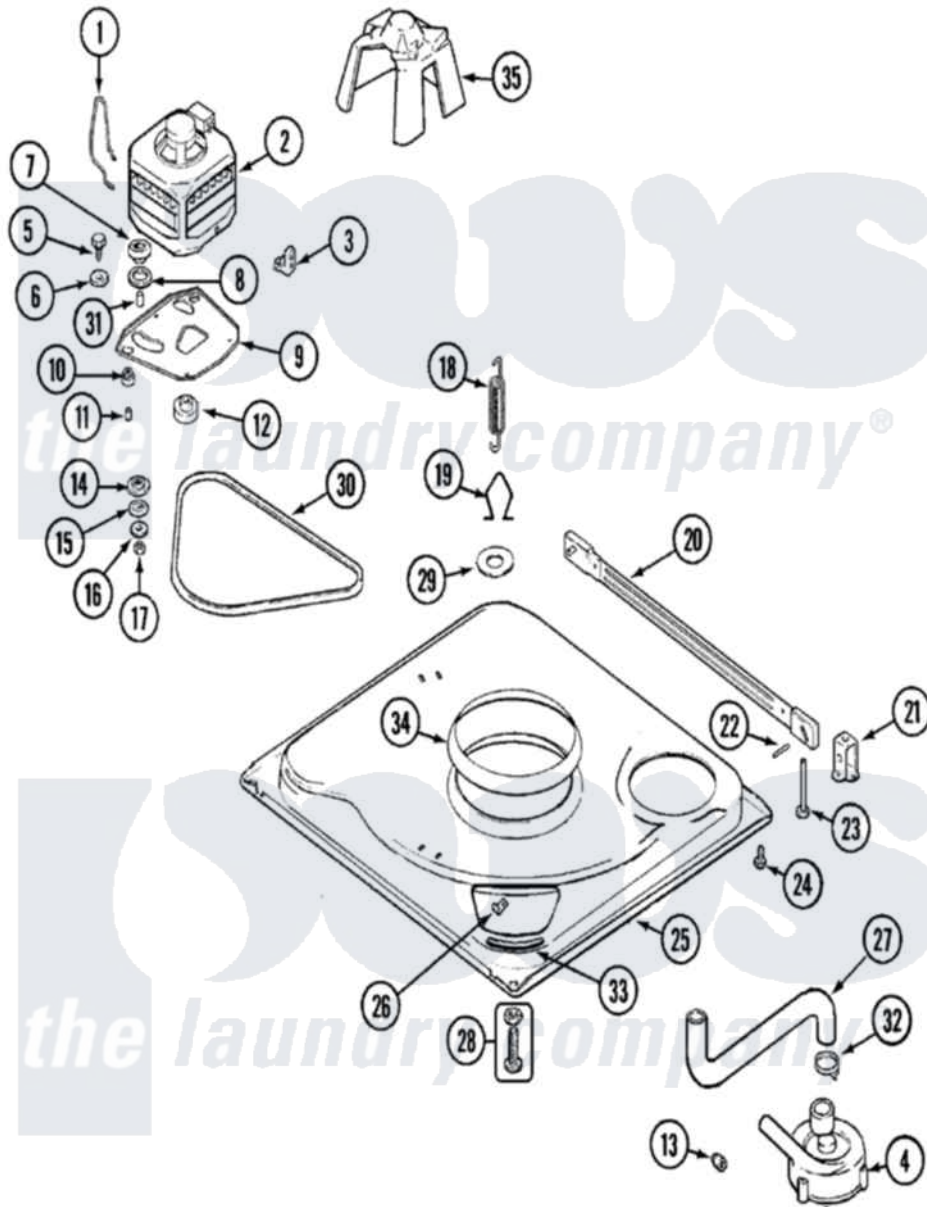

Maytag PAV3250AWW 01 - BASE

Maytag [Residential Maytag PAV3250AWW Washer Parts](#) Parts Diagram 01 - BASE
 Click on the part number to view part

Item	Original Part Number	Replaced By	Status	Part Description
1	21001110	22004376		Spring, Motor Pivot
2	21001632			Motor
3	21001109	21001486		Foot Slide, Isolator
4	35-2099	35-6465		Pump Assem
5	25-7833	21001977		Screw
6	25-7834			Washer, Motor/Base Screw
7	33-9946			Isolator, Motor
8	35-3570			Washer, Motor Pivot
9	21001111	21001783		Plate And Screw Assembly
10	35-3646			Isolator, Motor Plate
11	25-7831			Spacer, Mounting
12	21001475	W10143344		Pulley
"	25-7117			Set Screw
13	35-2344			Restrictor, Flow
14	35-3571			Slide, Motor Pivot
15	33-9967			Washer, Motor Isolator

16	25-7047		Washer, Flat
17	25-7325	Y707702	Locknut
18	21001598		Spring, Suspension
19	21001166		Hook, Suspension Spring
20	35-2049	21001881	Bar, Stabilizer
21	35-2046		Bracket, Stabilizer
22	35-2052		Pin, Stabilizer
23	35-3020	22004469	Leg And Foot Self Stabalizing
24	31001041	308685	Side Trim)
25	21001169	12002701	Base Kit
26	25-7845		Speednut, Motor
27	35-3584	21001915	Hose, Tub To Pump
28	35-3507	25001119	Foot And Pad Assembly
29	Y25-7951		Washer, Suspension Hook
30	21352320		Belt, Drive
"	35-2512	Not Available	BELT SHIELD
31	25-7830		Spacer
32	25-6068	285655	Clamp, Hose
33	35-2065		Pad, Motor Plate
34	21001161	21002026	Snubber
35	22002721		Shield, Motor