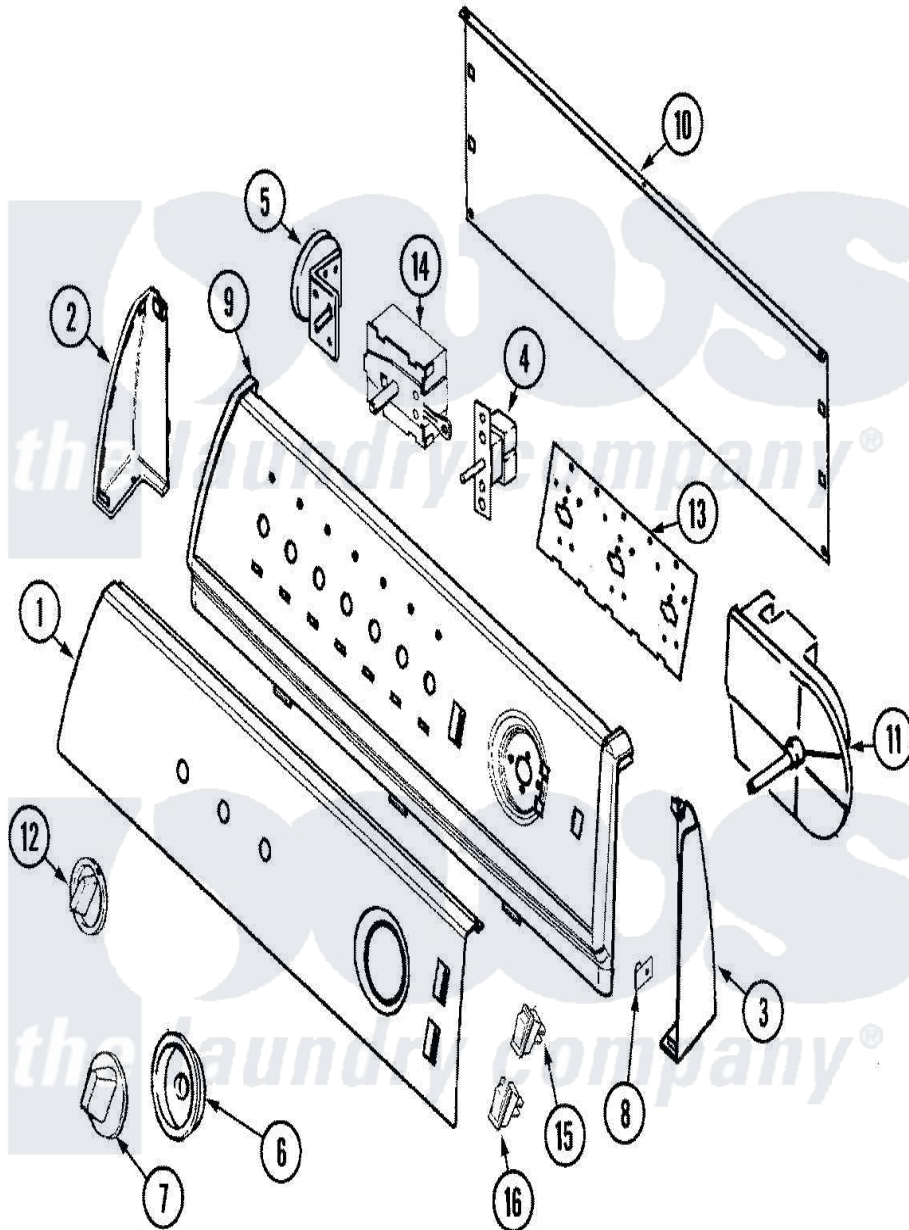

# Maytag PAV3250AWW 03 - CONTROL PANEL

Maytag [Residential Maytag PAV3250AWW Washer Parts](#) Parts Diagram 03 - CONTROL PANEL  
 Click on the part number to view part

Item	Original Part Number	Replaced By	Status	Part Description
1	<a href="#">21001700</a>			Panel, Control
2	<a href="#">21001519</a>			Endcap
"	25-3092	<a href="#">90767</a>		Screw, 8A X 3/8 HeX Washer Head Tapping
3	<a href="#">21001523</a>			Endcap
"	25-3092	<a href="#">90767</a>		Screw, 8A X 3/8 HeX Washer Head Tapping
4	<a href="#">21001226</a>			Switch, Water Temp. 4 Position
"	25-3092	<a href="#">90767</a>		Screw, 8A X 3/8 HeX Washer Head Tapping
5	21001625	<a href="#">21001741</a>		Switch, Pressure
"	25-3092	<a href="#">90767</a>		Screw, 8A X 3/8 HeX Washer Head Tapping
6	<a href="#">21001600</a>			Skirt, Timer
7	21001594	<a href="#">21001972</a>		Knob, Timer
8	<a href="#">25-7851</a>			Speedclip, End Cap To Top
9	21001604		Not Available	FRAME, CONTROL PANEL (WHT)

10	<a href="#">21001517</a>		Shield, Control
"	<a href="#">21001603</a>		Shield, Control
"	25-3092	<a href="#">90767</a>	Screw, 8A X 3/8 HeX Washer Head Tapping
"	25-7853	<a href="#">25-7933</a>	Ring, Retaining
"	<a href="#">25-3457</a>		Screw, Sems
11	25-3092	<a href="#">90767</a>	Screw, 8A X 3/8 HeX Washer Head Tapping
"	21001490	Not Available	SLEEVE, VINYL (AUST)
"	<a href="#">21001595</a>		Timer
12	21001525	<a href="#">21002196</a>	Knob-Selector
13	<a href="#">31001193</a>		Pad, Shield
"	53-2504	<a href="#">31001193</a>	Pad, Shield
14	21001173	<a href="#">21001687</a>	Switch, Speed
15	<a href="#">31001190</a>		Switch, Two Position Rotary
16	21001618	Not Available	MANUAL, USE & CARE
17	<a href="#">12002417</a>		Wire Kit