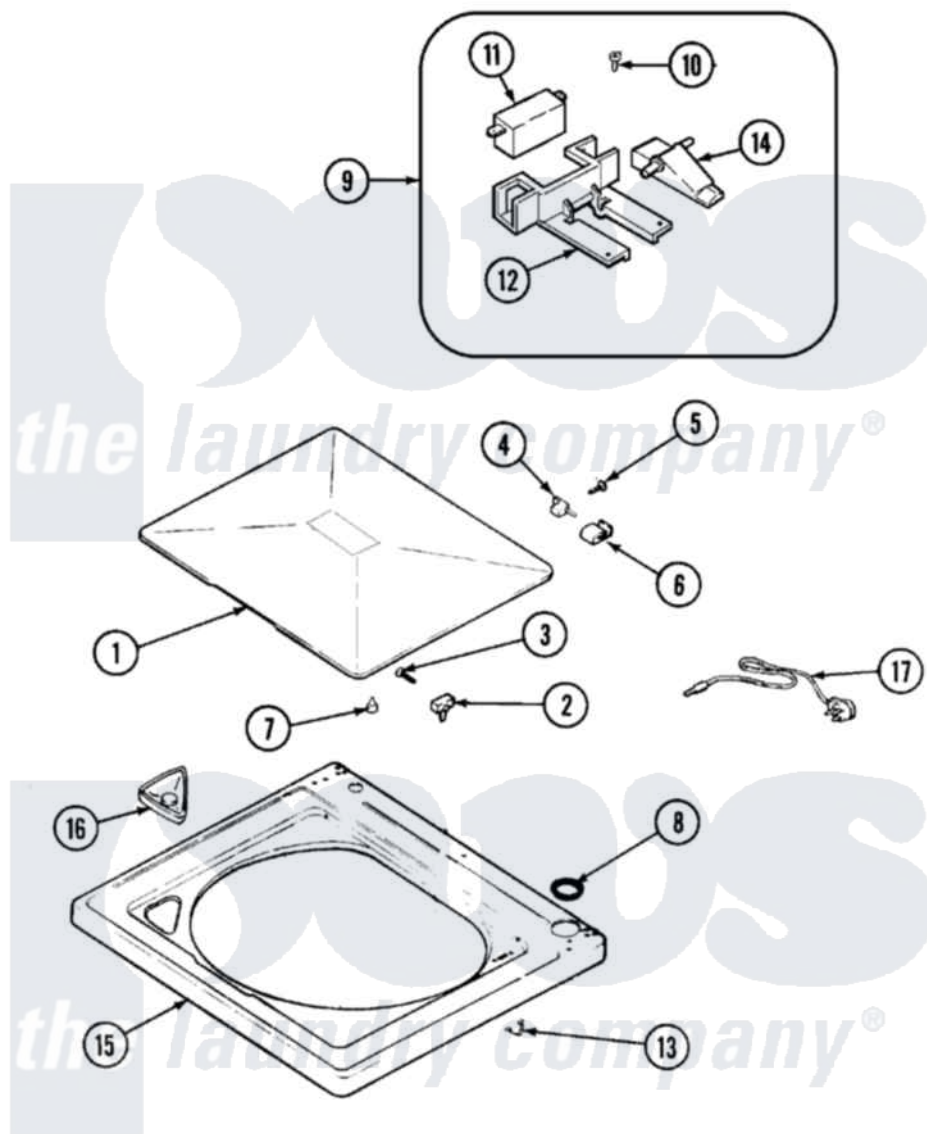

Maytag PAV3250AWW 04 - TOP

Maytag [Residential Maytag PAV3250AWW Washer Parts](#) Parts Diagram 04 - TOP
 Click on the part number to view part

Item	Original Part Number	Replaced By	Status	Part Description
1	35-2026			Lid
2	43-0057			Actuator, Door Switch
3	25-7438			Screw
4	35-2045			Pin, Hinge
5	25-7893			Screw
6	35-2044			Hinge, Lid
7	35-0581			Bumper, Door
8	35-2063			Bushing, Insulator
9	21001137	12001187		Kit, Lid Switch Assembly
10	21001136	3400872		Screw, 8-18 X 3/8
11	21001148	12001187		Kit, Lid Switch Assembly
12	21001135			Housing, Lid Switch
13	25-7878			Clip
14	21001134			Lever, Lid Switch
15	21001602			Top, Cabinet
16	21001597			Dispenser, Bleach