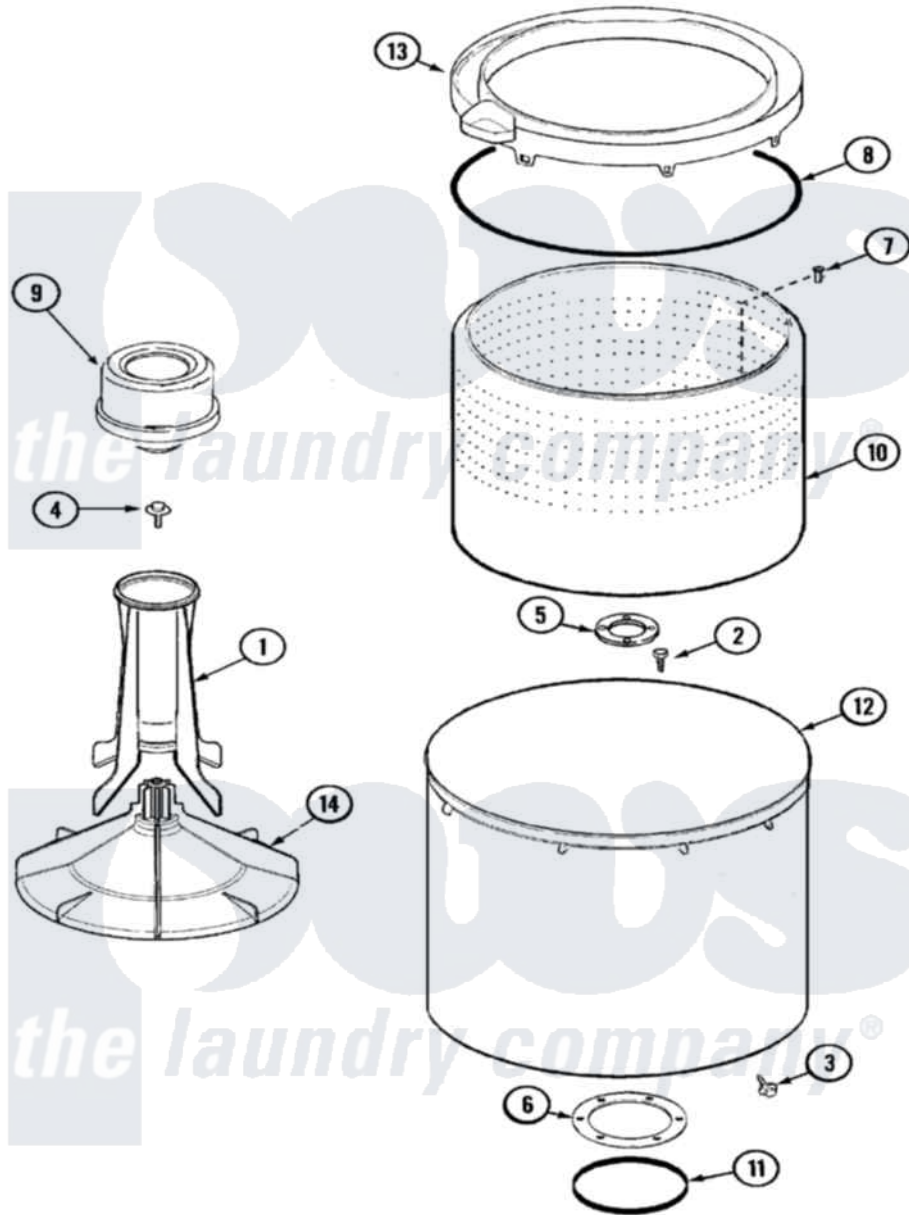

# Maytag PAV3250AWW 06 - TUB

Maytag Residential Maytag PAV3250AWW Washer Parts Parts Diagram 06 - TUB  
 Click on the part number to view part

Item	Original Part Number	Replaced By	Status	Part Description
1	<a href="#">21001521</a>			Top, Agitator
2	21001510	<a href="#">22002947</a>		Bolt, Tub
3	25-7953	<a href="#">22002933</a>		Screw
4	25-7948	<a href="#">W10309247</a>		Screw
5	<a href="#">35-3685</a>			Gasket, Basket To Centerpost
6	<a href="#">35-3686</a>			Gasket, Tub To Housing
7	25-7967	<a href="#">3400504</a>		Screw
8	<a href="#">35-2328</a>			Seal, Tub Top
9	<a href="#">21001905</a>			Dispenser, Fabric
10	<a href="#">21001529</a>			Basket Assembly
11	<a href="#">35-2978</a>			Seal, Tub/Housing
12	<a href="#">35-3700</a>			Tub Assembly
13	21001531		Not Available	TOP, TUB (PLASTIC)
14	<a href="#">21001530</a>			Base, Agitator