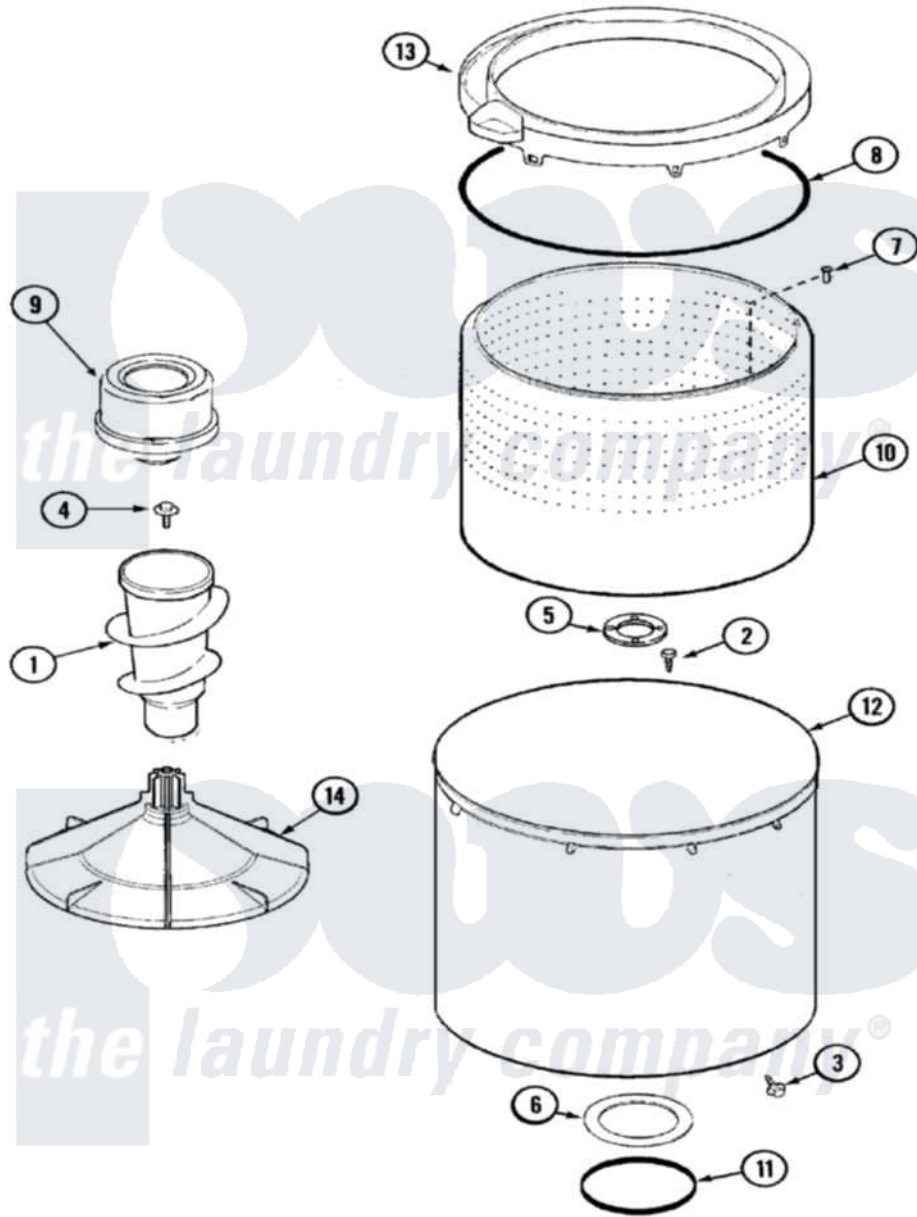

Maytag PAV3300AGW 09 - TUB

Maytag Residential Maytag PAV3300AGW Washer Parts Parts Diagram 09 - TUB  
 Click on the part number to view part

Item	Original Part Number	Replaced By	Status	Part Description
1	<a href="#">21001878</a>			Auger/Post Assembly
2	21001510	<a href="#">22002947</a>		Bolt, Tub
3	25-7953	<a href="#">22002933</a>		Screw
4	25-7948	<a href="#">W10309247</a>		Screw
5	<a href="#">35-3685</a>			Gasket, Basket To Centerpost
6	<a href="#">35-3686</a>			Gasket, Tub To Housing
7	25-7967	<a href="#">3400504</a>		Screw
8	<a href="#">35-2328</a>			Seal, Tub Top
9	<a href="#">21001905</a>			Dispenser, Fabric
10	<a href="#">21001529</a>			Basket Assembly
11	<a href="#">35-2978</a>			Seal, Tub/Housing
12	<a href="#">35-3700</a>			Tub Assembly
13	21001531		Not Available	TOP, TUB (PLASTIC)
14	<a href="#">21001530</a>			Base, Agitator