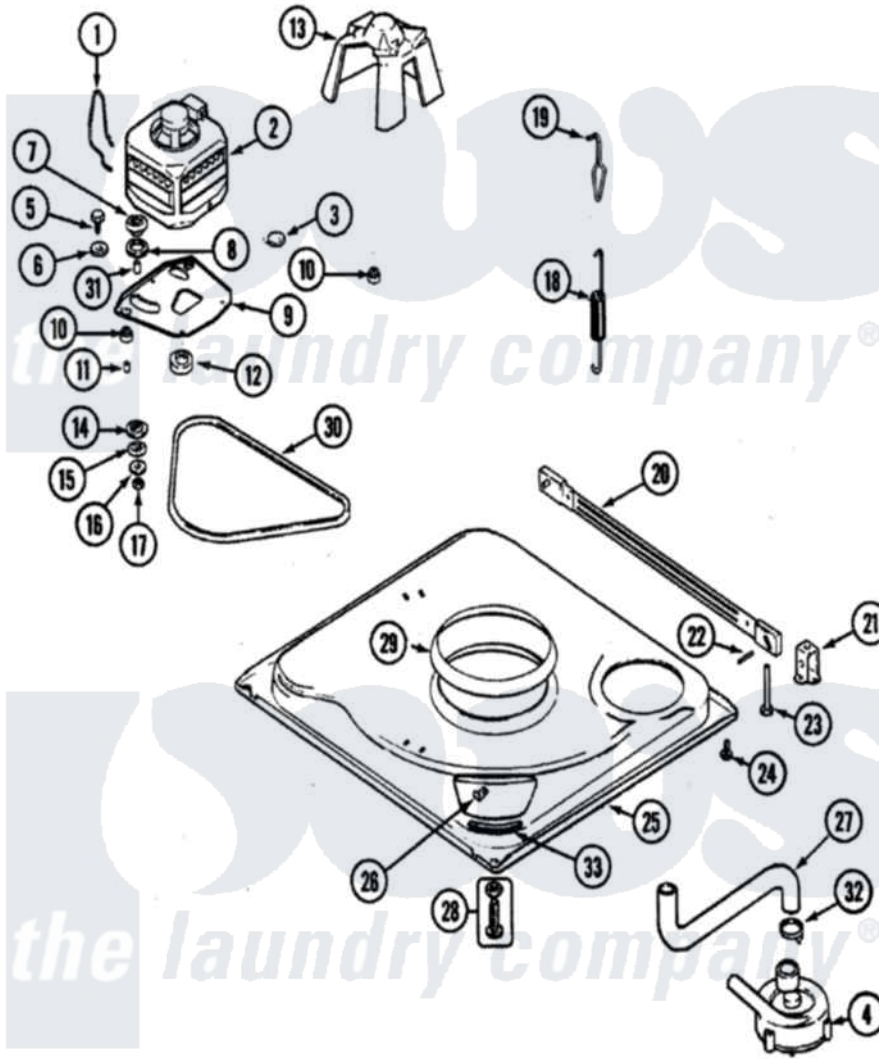

Maytag PAV3300AKW 02 - BASE (SERIES 19)

Maytag Residential Maytag PAV3300AKW Washer Parts Parts Diagram 02 - BASE (SERIES 19)
 Click on the part number to view part

Item	Original Part Number	Replaced By	Status	Part Description
1	21001110	22004376		Spring, Motor Pivot
2	21001637			Motor
3	21001486			Foot Slide, Isolator
4	21001873	35-6780		Pump-Water
5	25-7833	21001977		Screw
6	25-7834			Washer, Motor/Base Screw
7	33-9946			Isolator, Motor
8	35-3570			Washer, Motor Pivot
9	21001783			Plate And Screw Assembly
10	35-3646			Isolator, Motor Plate
11	25-7831			Spacer, Mounting
12	21001836	W10143344		Pulley
14	35-3571			Slide, Motor Pivot
15	33-9967			Washer, Motor Isolator
16	25-7047			Washer, Flat
17	25-7325	Y707702		Locknut

18	21002065	12002773	Spring
"	12002102	12002773	Spring
19	21001166		Hook, Suspension Spring
20	21001754	21001881	Bar, Stabilizer
21	35-2046		Bracket, Stabilizer
22	35-2052		Pin, Stabilizer
23	35-3020	22004469	Leg And Foot Self Stabilizing
24	25-7828	489483	Screw 10-32 X 1/2
25	21001893	12002701	Base Kit
26	25-7845		Speednut, Motor
27	21001915		Hose, Tub To Pump
28	35-3507	25001119	Foot And Pad Assembly
29	21002026		Snubber
"	21001161	21002026	Snubber
30	21352320		Belt, Drive
31	25-7830		Spacer
32	25-6068	285655	Clamp, Hose
33	35-2065		Pad, Motor Plate