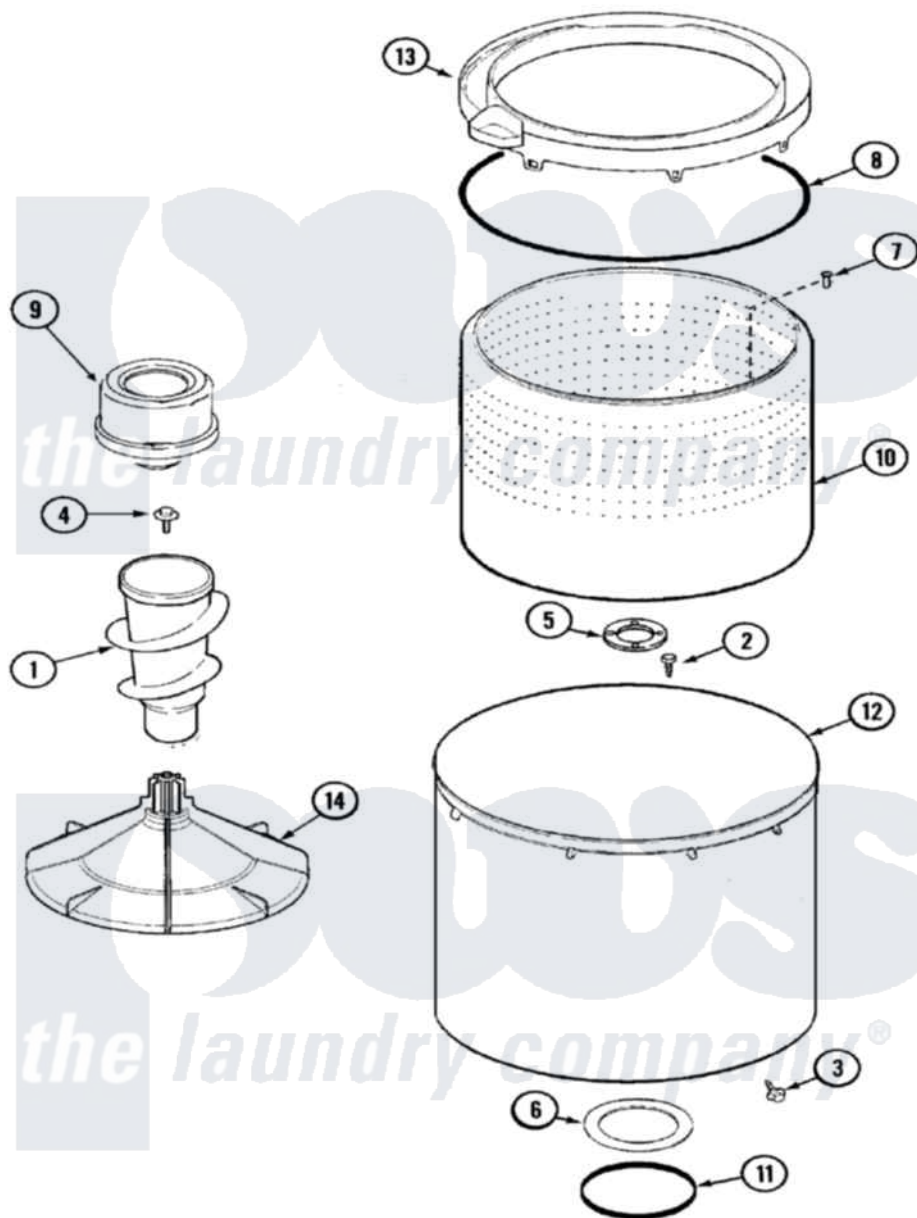

Maytag PAV3300AKW 09 - TUB

Maytag Residential Maytag PAV3300AKW Washer Parts Parts Diagram 09 - TUB
 Click on the part number to view part

Item	Original Part Number	Replaced By	Status	Part Description
1	21001878			Auger/Post Assembly
2	21001510	22002947		Bolt, Tub
3	25-7953	22002933		Screw
4	25-7948	W10309247		Screw
5	35-3685			Gasket, Basket To Centerpost
6	35-3686			Gasket, Tub To Housing
7	25-7967	3400504		Screw
8	35-2328			Seal, Tub Top
9	21001905			Dispenser, Fabric
10	21001529			Basket Assembly
11	35-2978			Seal, Tub/Housing
12	35-3700			Tub Assembly
13	21001531		Not Available	TOP, TUB (PLASTIC)
14	21001530			Base, Agitator