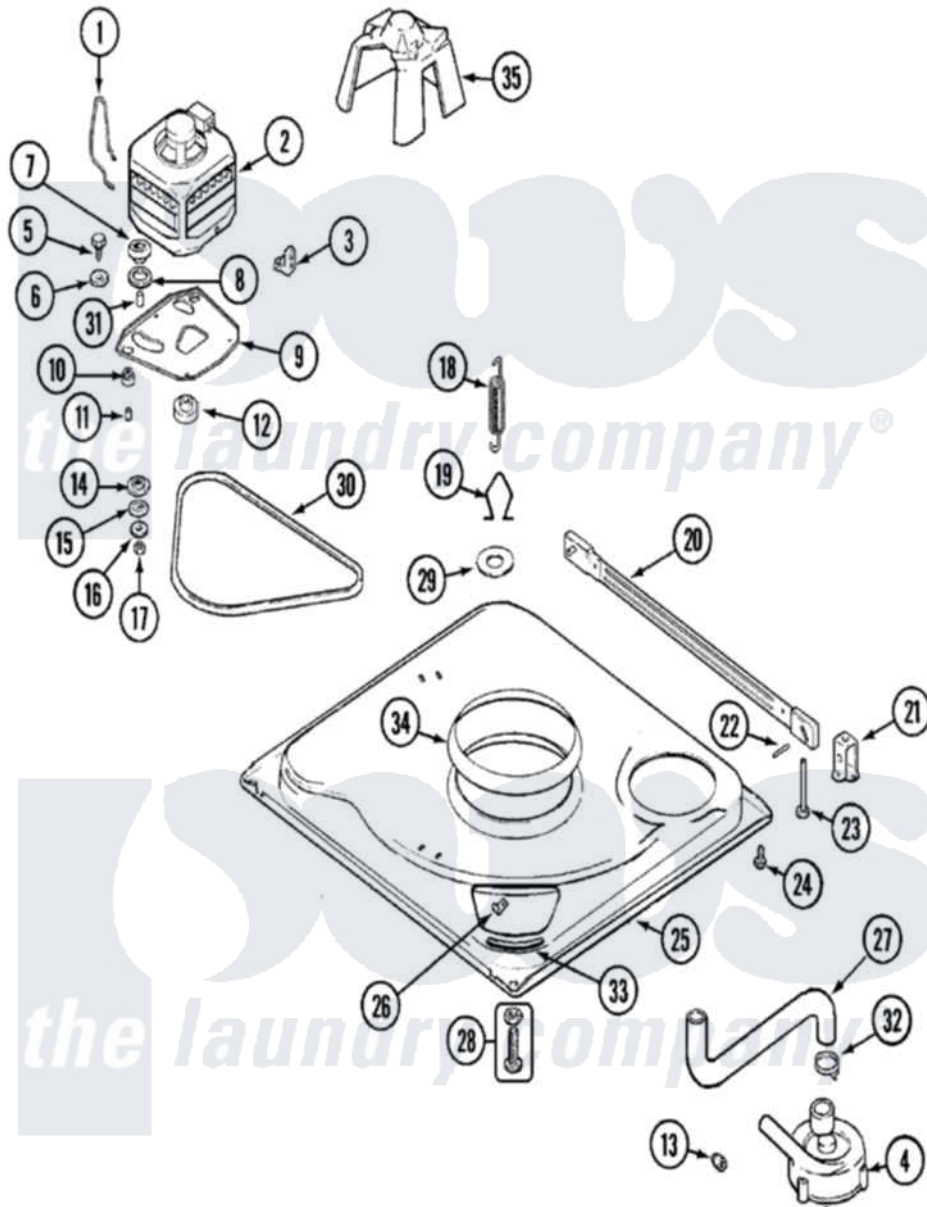

Maytag PAV3300AWW 01 - BASE

Maytag [Residential Maytag PAV3300AWW Washer Parts](#) Parts Diagram 01 - BASE
 Click on the part number to view part

Item	Original Part Number	Replaced By	Status	Part Description
1	21001110	22004376		Spring, Motor Pivot
2	21001516	21001950		MoTor, 2SP 1/2hp 120V/60Hz Hi-Tor
3	21001109	21001486		Foot Slide, Isolator
4	21001873	35-6780		Pump-Water
"	35-2099	35-6465		Pump Assem
5	25-7833	21001977		Screw
6	25-7834			Washer, Motor/Base Screw
7	33-9946			Isolator, Motor
8	35-3570			Washer, Motor Pivot
9	21001111	21001783		Plate And Screw Assembly
10	35-3646			Isolator, Motor Plate
11	25-7831			Spacer, Mounting
12	21001506	21001950		MoTor, 2SP 1/2hp 120V/60Hz Hi-Tor
"	25-7117			Set Screw
13	35-2344			Restrictor, Flow

14	35-3571		Slide, Motor Pivot
15	33-9967		Washer, Motor Isolator
16	25-7047		Washer, Flat
17	25-7325	Y707702	Locknut
18	21001598		Spring, Suspension
"	21001138	22002922	Tool, Spring Removal
19	21001166		Hook, Suspension Spring
20	35-2049	21001881	Bar, Stabilizer
21	35-2046		Bracket, Stabilizer
22	35-2052		Pin, Stabilizer
23	35-3020	22004469	Leg And Foot Self Stabalizing
24	31001041	308685	Side Trim)
25	21001893	12002701	Base Kit
"	21001169	12002701	Base Kit
26	25-7845		Speednut, Motor
27	35-3584	21001915	Hose, Tub To Pump
"	21001915		Hose, Tub To Pump
28	35-3507	25001119	Foot And Pad Assembly
29	Y25-7951		Washer, Suspension Hook
30	21352320		Belt, Drive
31	25-7830		Spacer
32	25-6068	285655	Clamp, Hose
33	35-2065		Pad, Motor Plate
34	21001161	21002026	Snubber
35	22002721		Shield, Motor