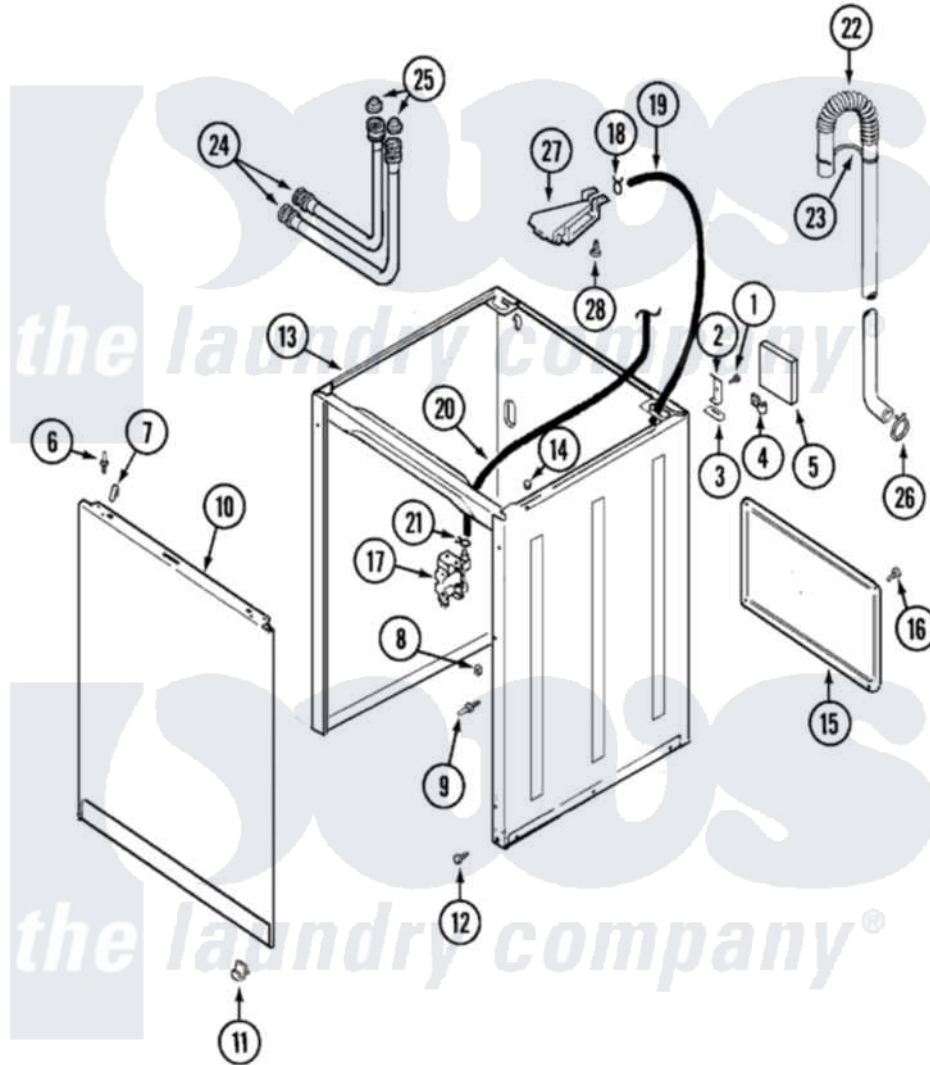

Maytag PAV3300AWW 03 - CABINET

Maytag [Residential Maytag PAV3300AWW Washer Parts](#) Parts Diagram 03 - CABINET
 Click on the part number to view part

Item	Original Part Number	Replaced By	Status	Part Description
1	25-7893			Screw
2	21001751			Hinge, Cabinet
"	35-2846			Hinge, Cabinet Top
"	35-2846			Hinge, Cabinet Top
3	35-4128			Pad, Hinge
4	25-7027	16515		Clip
5	35-0706		Not Available	PAD, FOAM
6	53-0643			Pin, Locator
7	25-7220			Clip, Cabinet Top
8	25-0224	3400029		Nut, Adapter Plate
9	53-0200			Sleeve, Locator Pin
"	53-0643			Pin, Locator
10	35-2084			Panel, Front
"	21001281			Damper, Sound Pad
11	53-0120			Clip, Front Panel
"	25-7732	681414		Screw, 10AB X 1/2

12	35-4129		Bumper, Cabinet
13	21001753	21001871	Cabinet
"	12001801	21001871	Cabinet
"	35-2106	21001871	Cabinet
14	33-2653		Bumper, Cabinet
15	35-2108	21001871	Cabinet
16	25-7732	681414	Screw, 10AB X 1/2
17	21001747	21001932	Valve, Water Inlet
"	21001396	35-2374N	Valve, Water
18	25-7867	596669	Clamp, Manifold
19	35-2378	12002749	Hose, Flume Kit
20	21001060	21001748	Hose, Pressure Switch
21	25-7796	596669	Clamp, Manifold
22	21001512	21001872	Hose, Drain
23	33-9537	22003814	Retainer, Drain Hose
24	33-7046	89503	Hose-Inlet
"	33-7891	89503	Hose-Inlet
25	33-4264N		Strainer And Washer Kit
26	25-7080	285655	Clamp, Hose
27	35-2051	21001760	Flume Assembly / Water Diverter
28	25-3092	90767	Screw, 8A X 3/8 HeX Washer Head Tapping